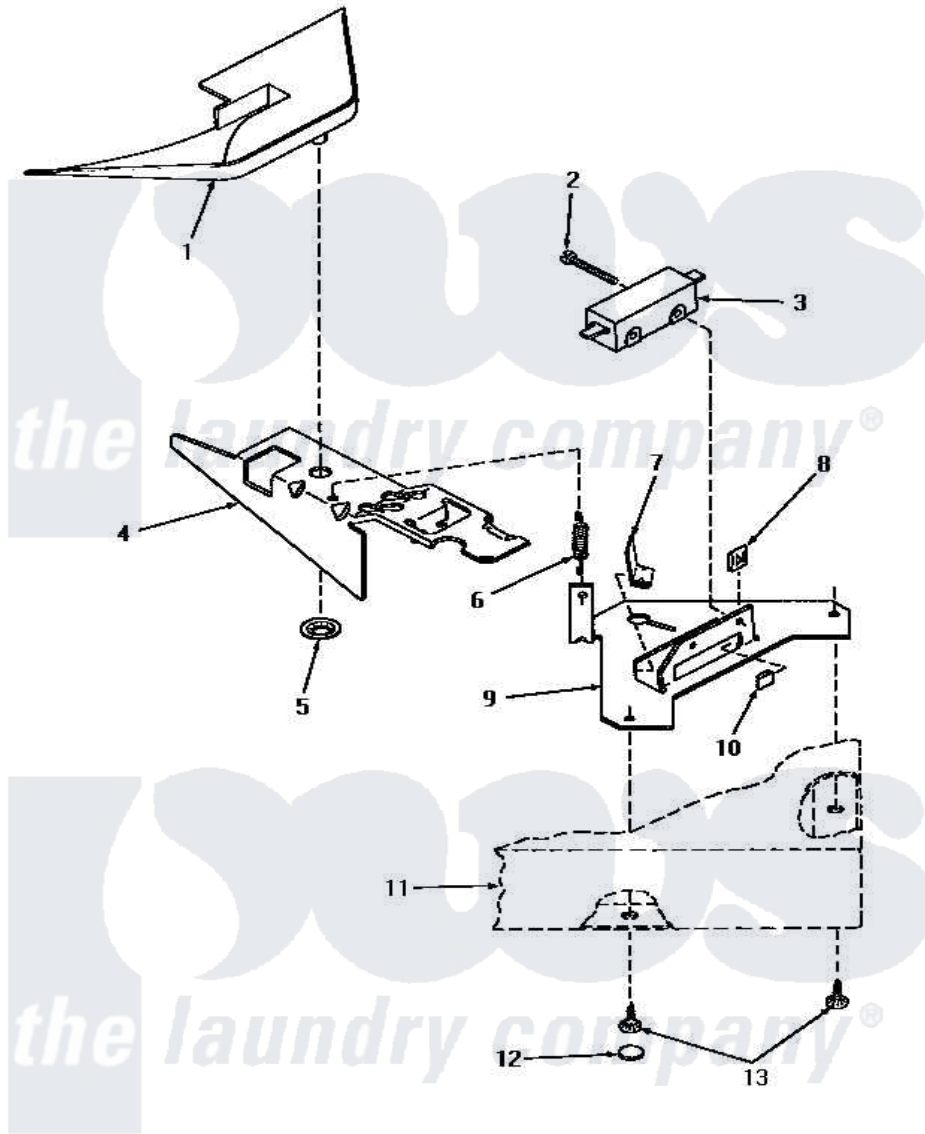

# Amana HA4020 21 - SWITCH & BRACKET ASSY

## SWITCH AND BRACKET ASSEMBLY

Amana [Residential Amana HA4020 Washer Parts](#) Parts Diagram 21 - SWITCH & BRACKET ASSY  
 Click on the part number to view part

Item	Original Part Number	Replaced By	Status	Part Description
1	29042		Not Available	SHIELD, LID SWITCH
2	Q6516		Not Available	SCREW, 6-32 X 1 ROUND H
3	27249		Not Available	SWITCH
4	<a href="#">27602</a>			Lever, Out-Of-Bal Switch
5	<a href="#">29043</a>			Nut, Push
6	<a href="#">27603</a>			Spring, Switch Lever
7	<a href="#">Y27837</a>			Clip, Speed-"U" Type
8	27248		Not Available	NUT, SPEED U-TYPE
9	27250		Not Available	BRACKET, OUT-OF-BAL SWI
10	<a href="#">27610</a>			Clip, U
11	Y00000000		Not Available	SEE NOTE CABINET TOP
12	28291		Not Available	WASHER
13	<a href="#">28193</a>			Screw, 8-1/2 Tapping W/