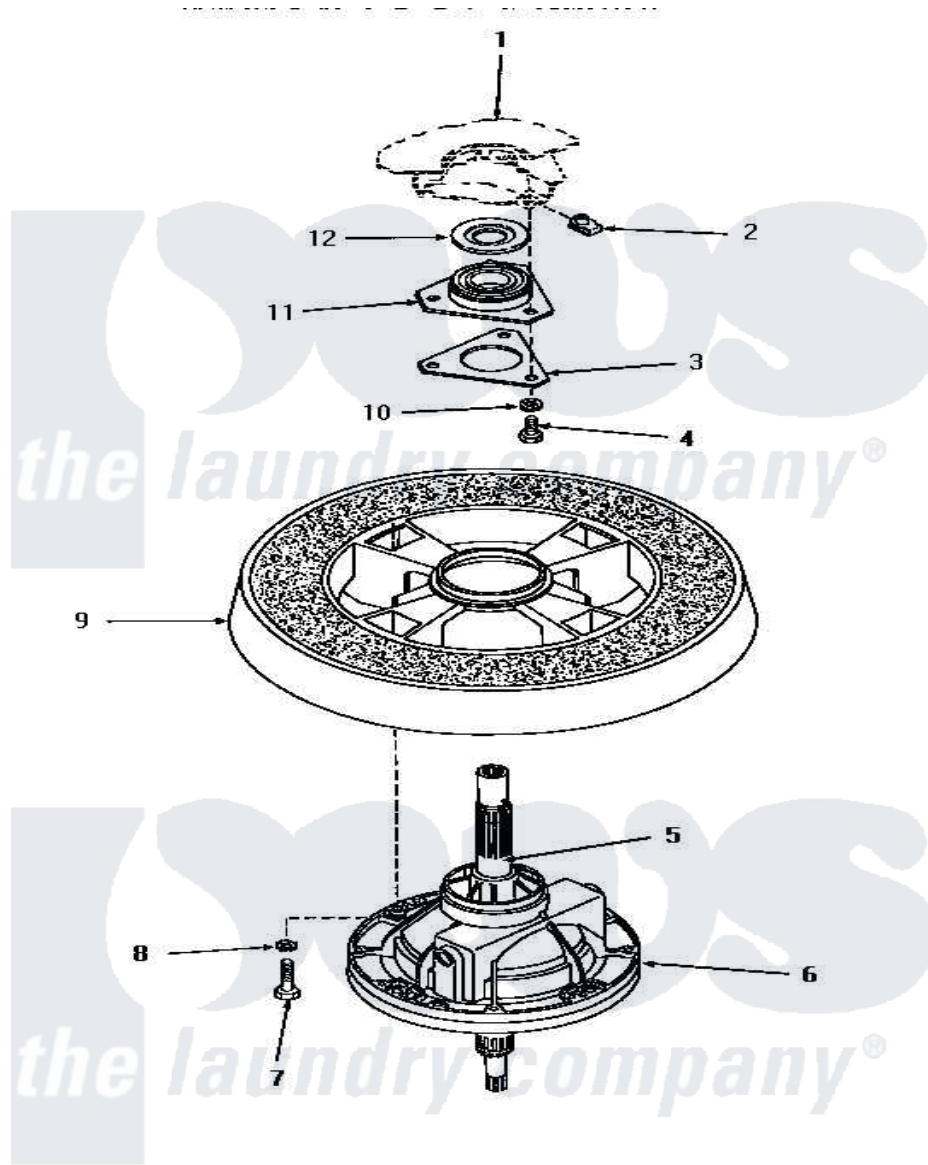

# Amana HA4020 22 - TRANSMISSION ASSY & BALANCE RING

## TRANSMISSION ASSEMBLY AND BALANCE RING

Amana Residential Amana HA4020 Washer Parts Parts Diagram 22 - TRANSMISSION ASSY & BALANCE RING

[Click on the part number to view part](#)

Item	Original Part Number	Replaced By	Status	Part Description
1	Y00000000		Not Available	SEE NOTE OUTER TUB
2	<a href="#">27222</a>			Nut, Retainer 5/16-18
3	27166		Not Available	WASHER, BEARING HOUSING
4	01355		Not Available	SCREW
5	<a href="#">27604P</a>			Never-Seeze 1 Oz Tube
6	30946		Not Available	TRANSMISSION ASSEMBLY
7	27200		Not Available	CAP SCREW
8	<a href="#">02431</a>			Lockwasher, 1/4 Ext Shk
9	Y29117		Not Available	ASSY, BALANCE RING-COMPL
10	<a href="#">04366</a>			Lockwasher, 5/16intshkp
11	27182	<a href="#">40004201P</a>		Main Bearing Assembly
12	<a href="#">27187</a>			Flinger