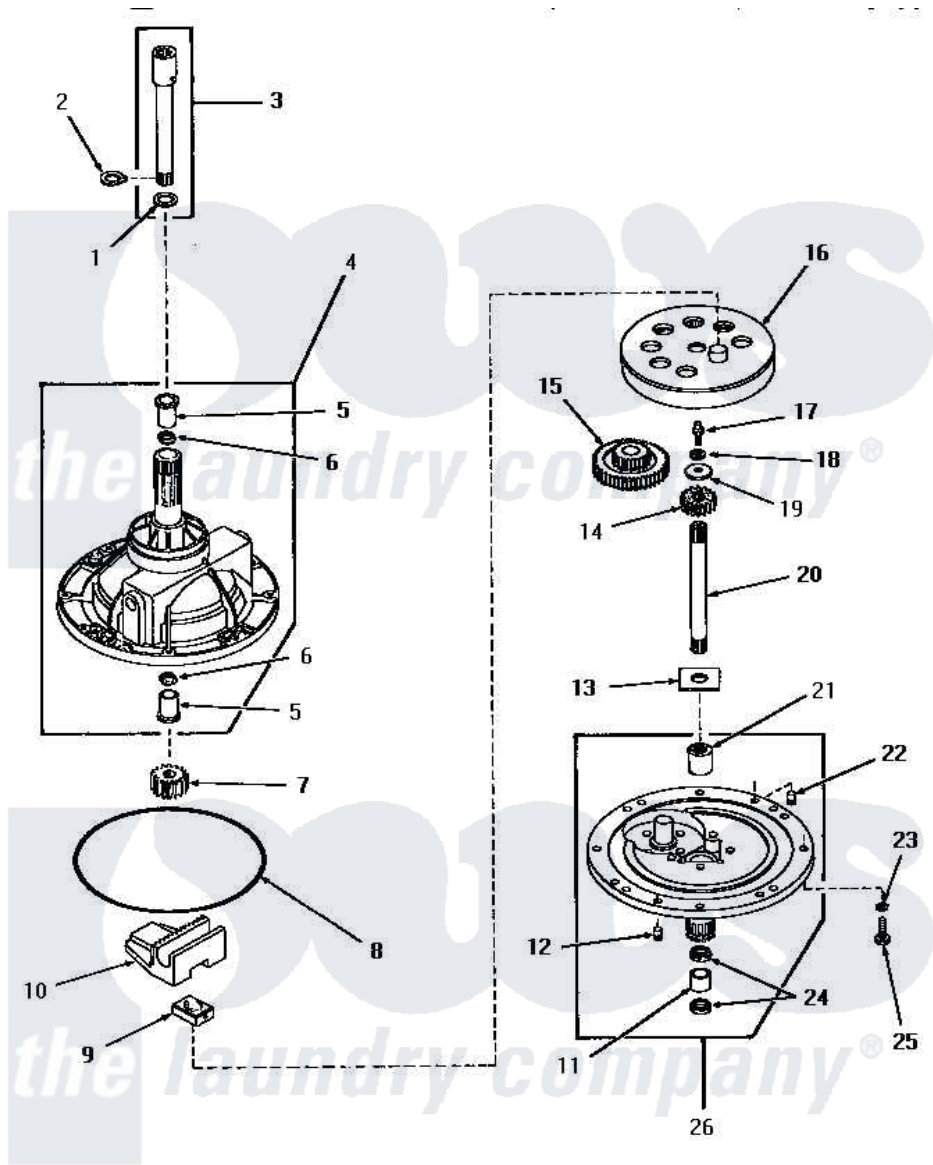

Amana HA4021 01 - 28430 TRANSMISSION ASSY COMPONENTS

COMPONENTS FOR 28430 TRANSMISSION ASSEMBLY

Amana [Residential Amana HA4021 Washer Parts](#) Parts Diagram 01 - 28430 TRANSMISSION ASSY COMPONENTS
 Click on the part number to view part

Item	Original Part Number	Replaced By	Status	Part Description
1	Y00000000		Not Available	SEE NOTE SHIM WASHER -- (SEE NOTE)
2	27197			Ring, Retaining
3	368P3			Kit, Coupling And Shaft
4	27191		Not Available	TRANSMISSION CASE ASSEMBLY
"	28435		Not Available	TRANSMISSION CASE ASSEMBLY
5	27021		Not Available	BEARING
6	Y28114	40042701		Seal- Oil
7	27003			Pinion, Agitator
8	27028			Gasket, Transmission Re
"	28434P		Not Available	LOCTITE
9	26493			Slide
10	Y27001	Y31526		Rack
11	27022			Bearing
12	27172			Pin, Dowel

13	27016		Washer
14	29156		Pinion, Input
15	27002		Gear, Reduction
16	26577		Assembly, Gear And Stud
17	27030	Not Available	SCREW, 1/4-20 SPECIAL
18	21456		Lockwasher, 1/4 Intshkp
19	26509	40041501	Washer
20	27081	27081P	Shaft Input Package
21	27026	Not Available	COVER TRANSMISSION
22	27172		Pin, Dowel
23	02431		Lockwasher, 1/4 Ext Shk
24	Y28114	40042701	Seal- Oil
25	20253		Screw, Cap-1/4-20 X 1"
26	27192	Not Available	TRANSMISSION COVER ASSEMBLY
NI	27243	27243P	Oil, CW Transmission F-