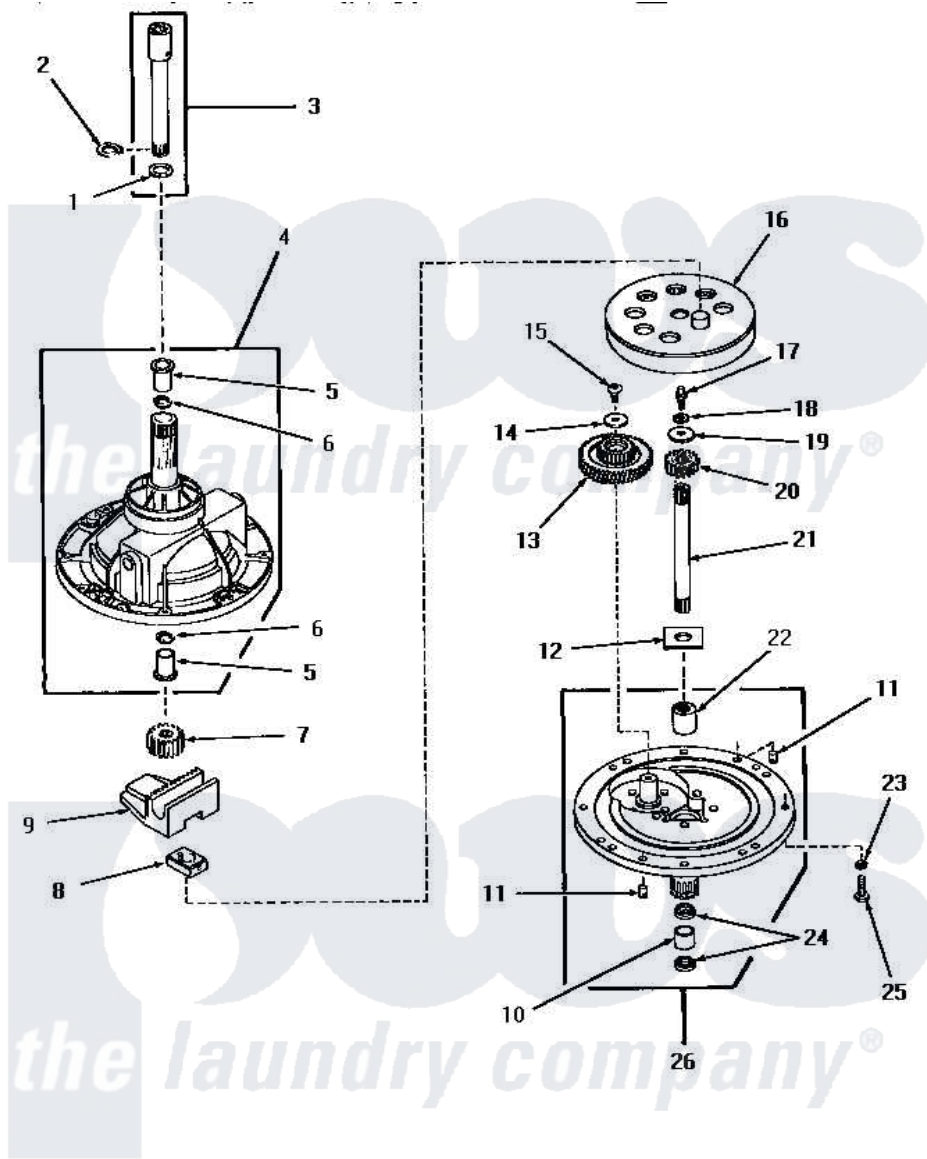

Amana HA4021 02 - 30123 & 30946 TRANSMISSION ASSY COMPNT

COMPONENTS FOR 30123 and 30946 TRANSMISSION ASSEMBLIES

Amana [Residential Amana HA4021 Washer Parts](#) Parts Diagram 02 - 30123 & 30946 TRANSMISSION ASSY COMPNT
 Click on the part number to view part

Item	Original Part Number	Replaced By	Status	Part Description
1	Y00000000		Not Available	SEE NOTE SHIM WASHER -- (SEE NOTE)
2	27197			Ring, Retaining
3	368P3			Kit, Coupling And Shaft
4	28435		Not Available	TRANSMISSION CASE ASSEMBLY
5	27021		Not Available	BEARING
6	Y28114	40042701		Seal- Oil
7	27003			Pinion, Agitator
8	26493			Slide
9	Y27001	Y31526		Rack
10	27022			Bearing
11	27172			Pin, Dowel
12	27016			Washer
13	29161			Gear, Reduction
14	29260		Not Available	WASHER
15	29273			Screw, 1/4-20 X 3/8

16	26577		Assembly, Gear And Stud
17	27030	Not Available	SCREW, 1/4-20 SPECIAL
18	21456		Lockwasher, 1/4 Intshkp
19	26509	40041501	Washer
20	Y29160		Pinion, Drive
21	27081	27081P	Shaft Input Package
22	30893	WR2X4924	Shim
23	02431		Lockwasher, 1/4 Ext Shk
24	Y28114	40042701	Seal- Oil
25	20253		Screw, Cap-1/4-20 X 1"
26	30945	Not Available	ASSY, TRANSMISSION COVExREPLACE
NI	27243	27243P	Oil, CW Transmission F-
"	28434P	Not Available	LOCTITE