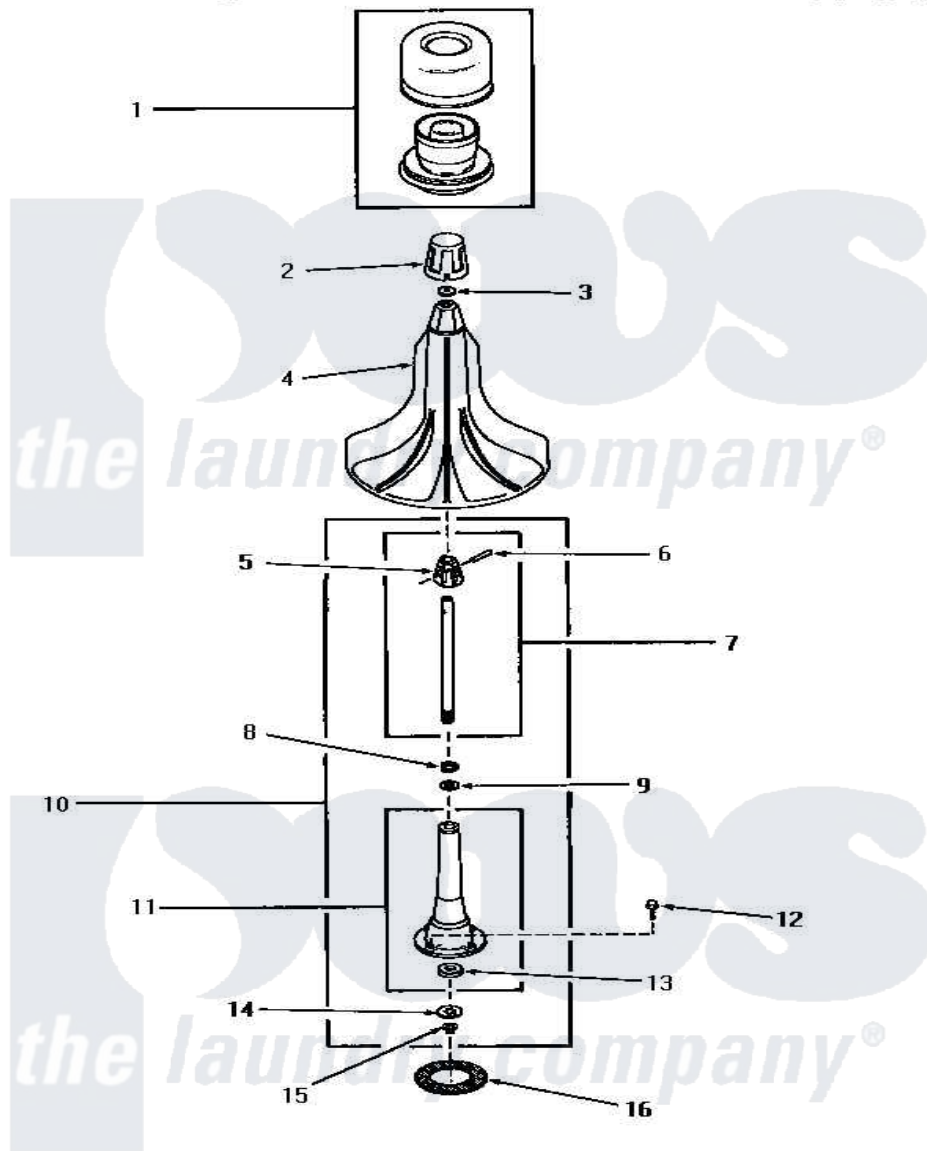

Amana HA4021 03 - AGITATOR & POST

AGITATOR AND POST

Amana [Residential Amana HA4021 Washer Parts](#) Parts Diagram 03 - AGITATOR & POST

[Click on the part number to view part](#)

Item	Original Part Number	Replaced By	Status	Part Description
1	27707		Not Available	ASSY,DISPENSER-FABRIC
2	27138		Not Available	ASSY,AGITATOR CAP
3	27189			Washer, Agitator Cap
4	27120		Not Available	ASSY,AGITATOR
5	27174		Not Available	DRIVE BLOCK
6	20243			Pin, Taper
7	28091			Assembly, Agitator Shaftanddr
8	20057	222T017P01		Washer FIB 21/32 ID X 1156 OD X 1/8
9	04704			Washer, .630idx1.125odx
10	28934		Not Available	AGITATOR POST ASSEMBLY
11	28933		Not Available	AGITATOR POST
12	27202	W10116787		Screw
13	10429		Not Available	WASHER,THRUST
14	27164			Washer, Spline
15	27197			Ring, Retaining