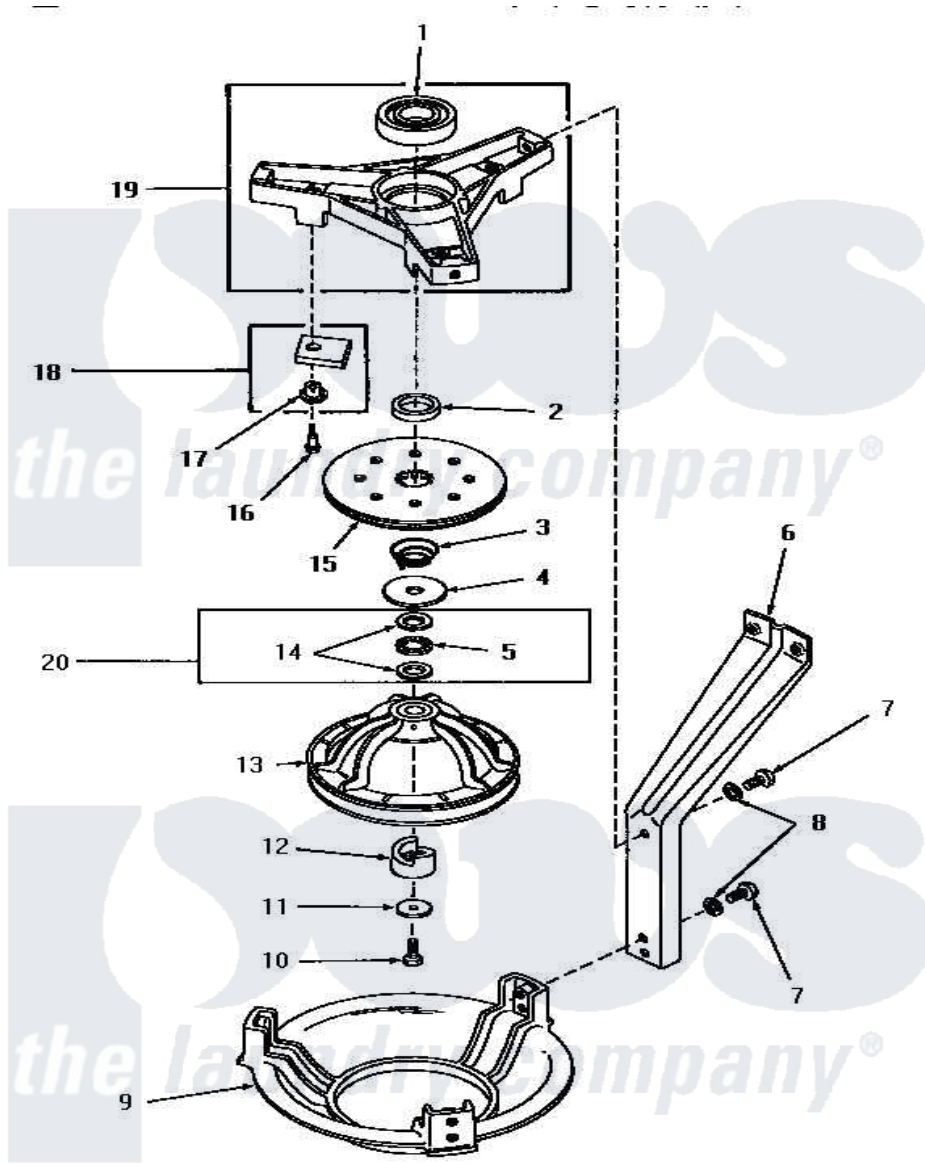

Amana HA4021 04 - BRG HSG/BRAKE/PULLEY & PIVOT DOME

BEARING HOUSING, BRAKE, PULLEY AND PIVOT DOME

Amana [Residential Amana HA4021 Washer Parts](#) Parts Diagram 04 - BRG HSG/BRAKE/PULLEY & PIVOT DOME
 Click on the part number to view part

Item	Original Part Number	Replaced By	Status	Part Description
1	28944	40004001		Bearing, Main
2	27176			Spacer
3	27014	33435		Spring, Conical
4	27015	40063201		Washer, Flat
5	27025		Not Available	BEARING,NEEDLE THRUST
6	27090			Leg, Support
7	30016	40128701		Screw, 5/16-18 X .50
8	04366			Lockwasher, 5/16intshkp
9	27124		Not Available	DOME,PIVOT
10	27220	40063401		Screw, 1/4-20 x 5/8 Hex
11	26509	40041501		Washer
12	27018			Helix
13	30260	34232P		Kit-Pulley
"	27111	34232P		Kit-Pulley
14	27024		Not Available	NO LONGER AVAILABLE
15	26556	R9900474		Brake Assembly

16	26547		Screw, 10-24 Shoulder
17	29993		Sleeve, Anti-Rotation
18	348P3	R9900543	Pad-Brake
19	28913	35746	AssembLy, Bearing Housing-L
20	Y0000000		SEE NOTE BEARING RACE AND NEEDLE BEARING -- (USED THROUGH SERIAL NO.4U029469)
		Not Available	