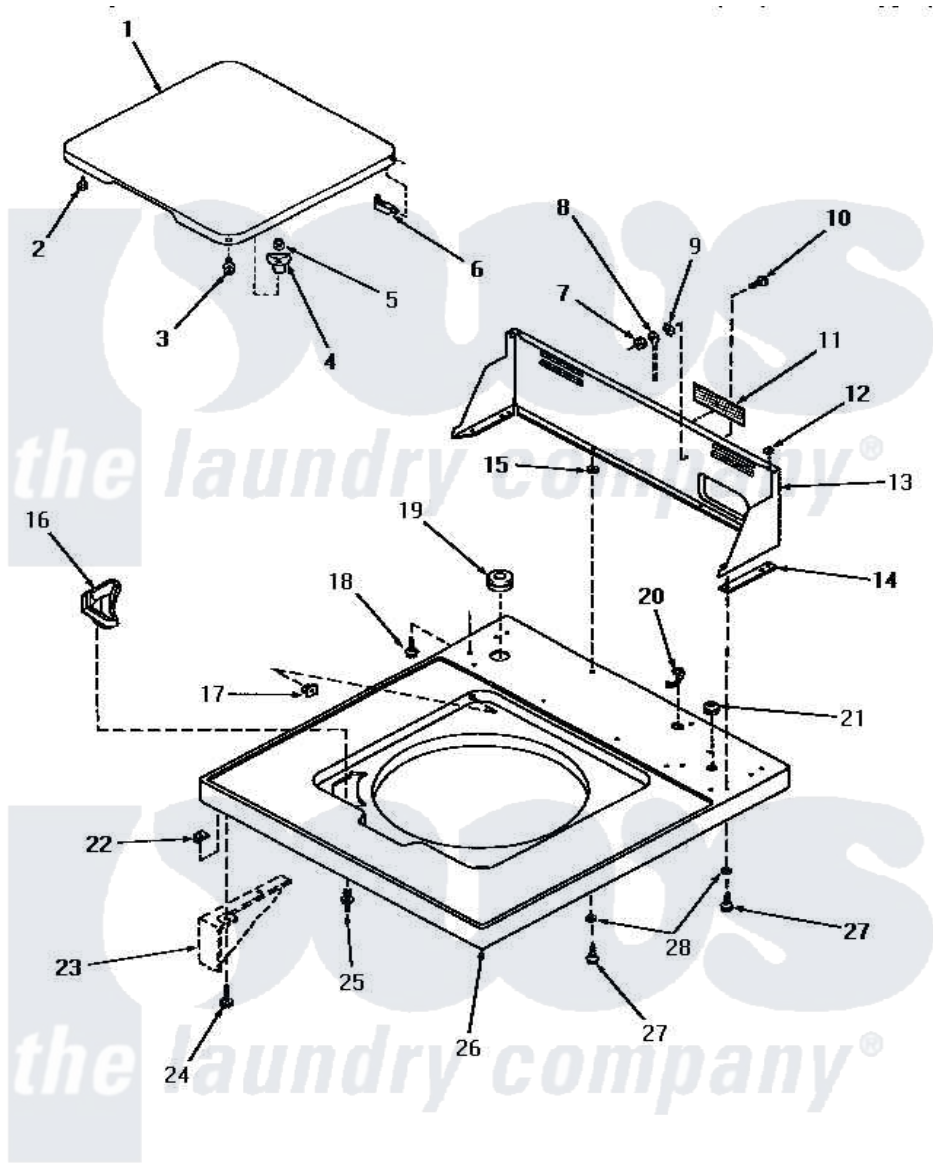

Amana HA4021 05 - CABINET TOP, LOADING DOOR & CONTROL HOOD

CABINET TOP, LOADING DOOR AND CONTROL HOOD

Amana [Residential Amana HA4021 Washer Parts](#) Parts Diagram 05 - CABINET TOP, LOADING DOOR & CONTROL HOOD

[Click on the part number to view part](#)

Item	Original Part Number	Replaced By	Status	Part Description
"	NOTE:		Not Available	SIPHON BREAK KIT MUST BE INSTALLED IN DRAIN HOSE IF THE DRAIN RECEPTACLE IS LOWER THAN THE CABINET TOP OF THE WASHER.
1	27665W		Not Available	LOADING DOOR, WHITE
"	27665A		Not Available	ASSY, LID
"	27665K		Not Available	LOADING DOOR, COFFEE
"	27665H		Not Available	LOADING DOOR, HARVEST GOLD
"	27665L		Not Available	LOADING DOOR, ALMOND
2	21685	40038001		Bumper
3	27203		Not Available	ASSY,SCREW & WASHER
4	27149			Catch, Lid Switch
5	21752			Nut, 8-32 Hex Brilock
6	27626		Not Available	HINGE,HIDDEN
7	03673		Not Available	NUT

8	Y00000000	Not Available	SEE NOTE GROUND WIRE
9	03815		Lockwasher, No.10 Ext Shk
10	20267		Screw, 10-24 X 3/8 Round
11	24903	Not Available	STICKER,DISCONNECT POW
12	24522		Nut, Speed-8ab-18 C1995
13	29551W	Not Available	CONTROL HOOD, WHITE
"	29551L	Not Available	CONTROL HOOD, ALMOND
"	29551A	Not Available	CONTROL HOOD, AVOCADO
"	29551H	Not Available	HOOD,CONTROL-DOMESTIC
"	29551K	Not Available	CONTROL HOOD, COFFEE
14	23028	Not Available	GASKET,CONTROL BOX END
15	23425	Not Available	WASHER,7/32IDX7/16ODX.
16	27121	Not Available	DISPENSER,BLEACH
17	27625		Bushing
18	56392	Not Available	SCREW,8-18 X 3/8 TAPPI
19	20118	Not Available	GROMMET,1982 INV
20	21903	211881	Grommet, Cord Part Not Used-Gas Models Only
21	22299	Not Available	GROMMET
22	20249	36020	Nut-10-24
23	Y00000000	Not Available	SEE NOTE CABINET
24	23008		Screw, 10-24 X 3/4 Sems
25	56534		Barrel, Support
26	27662L	Not Available	ASSY, TOP-DOMESTIC xREPLACE
"	27662H	Not Available	ASSY, TOP-DOMESTIC
"	27662K	Not Available	CABINET TOP, COFFEE
"	27662W	Not Available	CABINET TOP, WHITE
27	23962	W10116760	Screw
28	20493		Washer, 11/64 ID x 3/8 OD