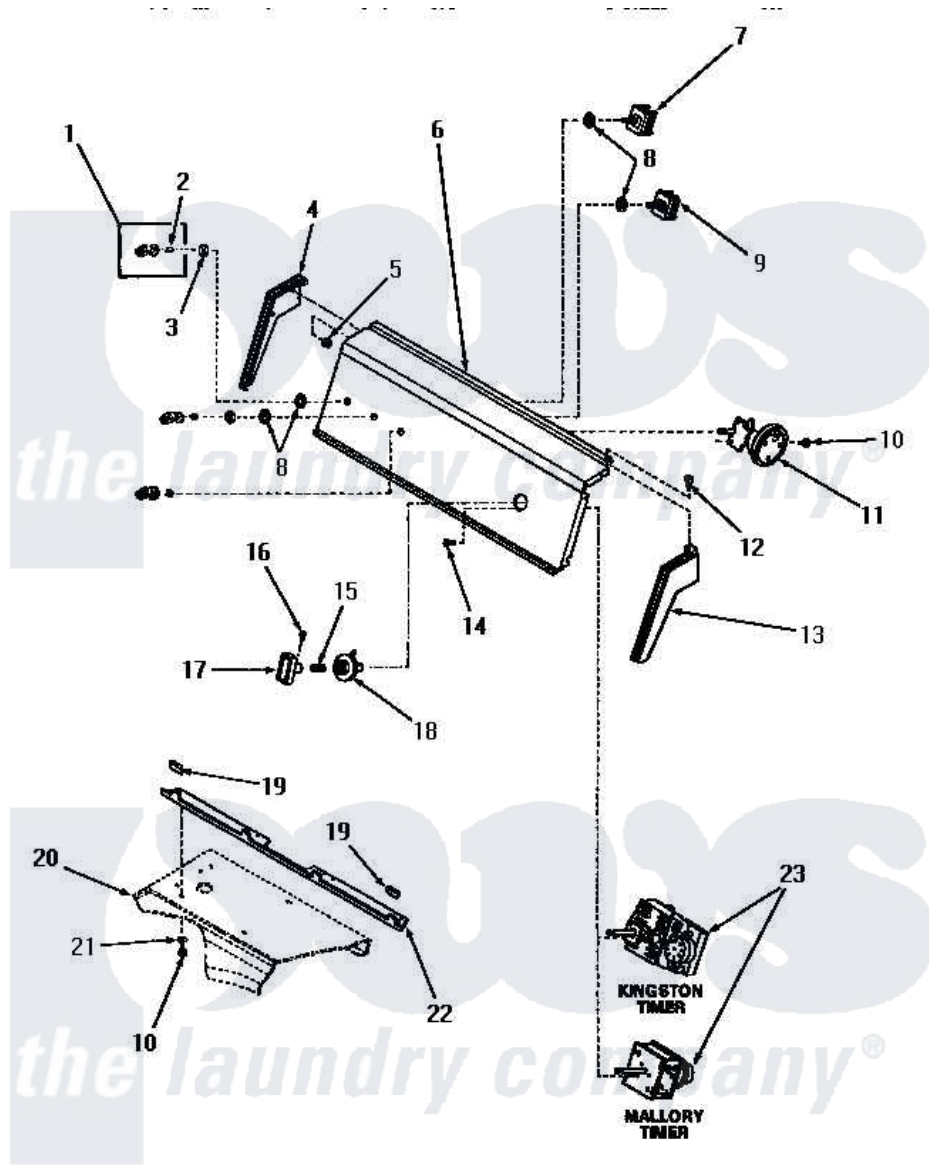

Amana HA4021 06 - CONTROL PANEL & CONTROLS

CONTROL PANEL AND CONTROLS

Amana [Residential Amana HA4021 Washer Parts](#) Parts Diagram 06 - CONTROL PANEL & CONTROLS
 Click on the part number to view part

Item	Original Part Number	Replaced By	Status	Part Description
"	NOTE:		Not Available	1. IF DRAIN HOSE MUST BE SHORTENED, CUT HOSE BETWEEN MOLDED END AND MOLDED ELBOW. USE ONE NO. 25863 HOSE COUPLING TO SPLICE HOSE.
1	27376		Not Available	No Longer Available
2	10519		Not Available	RETAINER
3	57584		Not Available	NUT
4	25124		Not Available	CONTROL HOOD END, LEFT
5	25126	5303284616		Clip
6	27851			Panel, Control
7	21300		Not Available	SWITCH,TEMPERATURE
8	91176			Lockwasher, 3/8 Intshkp
10	23962	W10116760		Screw
11	27778			Switch, Pressure
12	25232		Not Available	SCREW,8AB-18X7/8 OVAL CONTROL HOOD END

13	25123	Not Available	CONTROL HOOD END, RIGHT
14	70212		Screw, 8-32 X 5/32 RD H
15	26319		Spring
16	26318		Screw, 8-32 X 1/4 Set S
17	27382	Not Available	TIMER KNOB
18	28287	Not Available	TIMER KNOB INDICATOR
19	24859	Not Available	SLEEVE,SUPPORT ANGLE
20	Y00000000	Not Available	SEE NOTE CABINET TOP
21	20493		Washer, 11/64 ID x 3/8 OD
22	23360	Not Available	ANGLE
23	27694		Xtimer