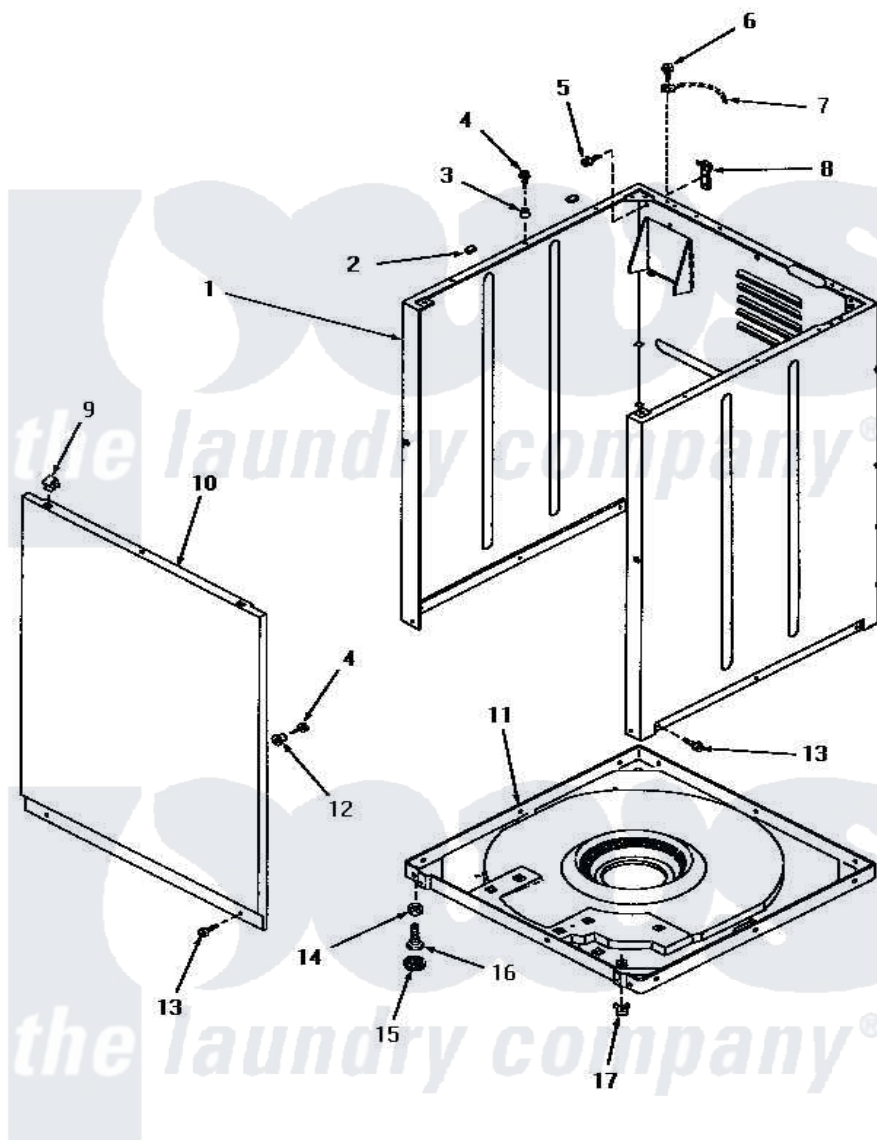

# Amana HA4021 07 - FRONT PANEL, CABINET & BASE

## FRONT PANEL, CABINET AND BASE

Amana [Residential Amana HA4021 Washer Parts](#) Parts Diagram 07 - FRONT PANEL, CABINET & BASE  
 Click on the part number to view part

Item	Original Part Number	Replaced By	Status	Part Description
1	27092W		Not Available	CABINET, WHITE
"	27092L	<a href="#">38612LP</a>		Kit Service Cabinet
"	29168W	<a href="#">38612WP</a>		Kit-Servic
"	29168A		Not Available	CABINET, AVOCADO
"	27092A		Not Available	CABINET, AVOCADO
"	29168L		Not Available	CABINET, ALMOND
"	29168H		Not Available	CABINET, HARVEST GOLD
"	27092K		Not Available	CABINET, COFFEE
"	29168K		Not Available	CABINET, COFFEE
"	27092H		Not Available	CABINET, HARVEST GOLD
2	<a href="#">Y56128</a>			Pad, Bumper
3	56079	<a href="#">505187</a>		Locator, Panel
4	56086	<a href="#">Y014874</a>		Screw, Idler Arm And Sleeve
5	51780	<a href="#">3390631</a>		Screw, 10-16 X 3/8
6	56392		Not Available	SCREW,8-18 X 3/8 TAPPI
7	Y00000000		Not Available	SEE NOTE GROUND WIRE, GREEN

8	<a href="#">Y27103</a>		Hinge, Hold-Down Lug
9	28835	<a href="#">22001650</a>	Fastener, Spring
10	27072A		Not Available
"	27072K		Not Available
"	27072H		Not Available
"	27072L	<a href="#">32708LP</a>	Panel, Front
"	27072W		Not Available
11	29757		Not Available
12	<a href="#">28102</a>		Locator, Panel
13	27196	<a href="#">27001200</a>	Screw
14	Y21899	<a href="#">40038101</a>	Nut, Leg
15	21749	<a href="#">40016001</a>	Foot, Rubber
16	20409	<a href="#">22003428</a>	Leg, Adjustable
17	28837		Not Available
NI	<a href="#">26594P</a>		Grease, Silicone - 2 Oz Tube