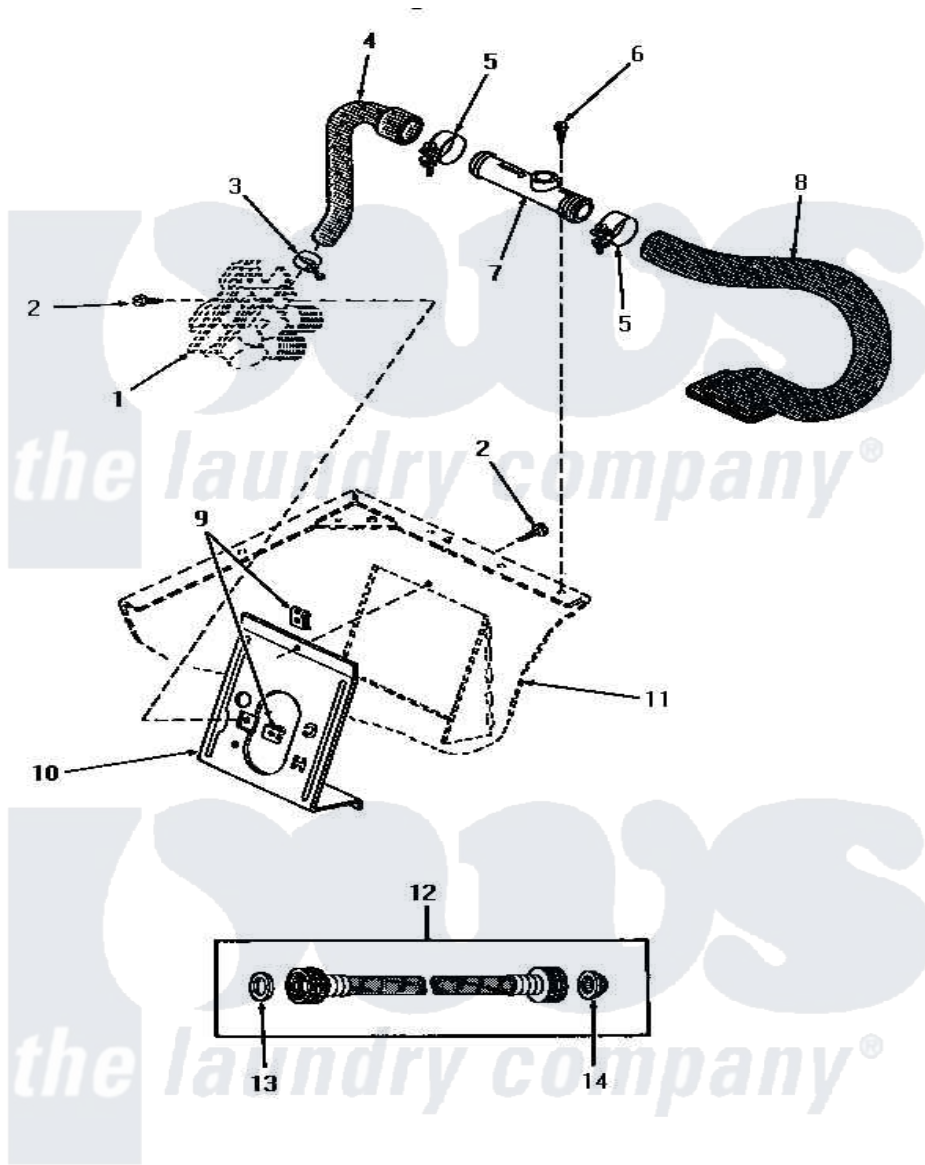

Amana HA4021 08 - INLET/FILL HOSE/BACK FL PREVENTER & BRKT

INLET HOSE, FILLER HOSE, BACK FLOW PREVENTER AND MIXING VALVE MOUNTING BRACKET (through Serial No. N3605084)

Amana [Residential Amana HA4021 Washer Parts](#) Parts Diagram 08 - INLET/FILL HOSE/BACK FL PREVENTER & BRKT

[Click on the part number to view part](#)

Item	Original Part Number	Replaced By	Status	Part Description
1	Y00000000		Not Available	SEE NOTE MIXING VALVE
2	56392		Not Available	SCREW,8-18 X 3/8 TAPPI
3	27643	596669		Clamp, Manifold
4	27183			Hose, Mixing Valve
5	27152		Not Available	CLAMP HOSE
6	23962	W10116760		Screw
7	27118	34280		Assembly, Backflow Prevento
8	27231		Not Available	HOSE
9	54038			NUT, Speed U-Type
10	27126	39407		Bracket, Valve
11	Y00000000		Not Available	SEE NOTE CABINET
12	28330	202860		Inlet Hose Assembly
13	20290	Y013783		Washer, Inlet Hose
14	28605	22002960		Strainer, Washer Inlet