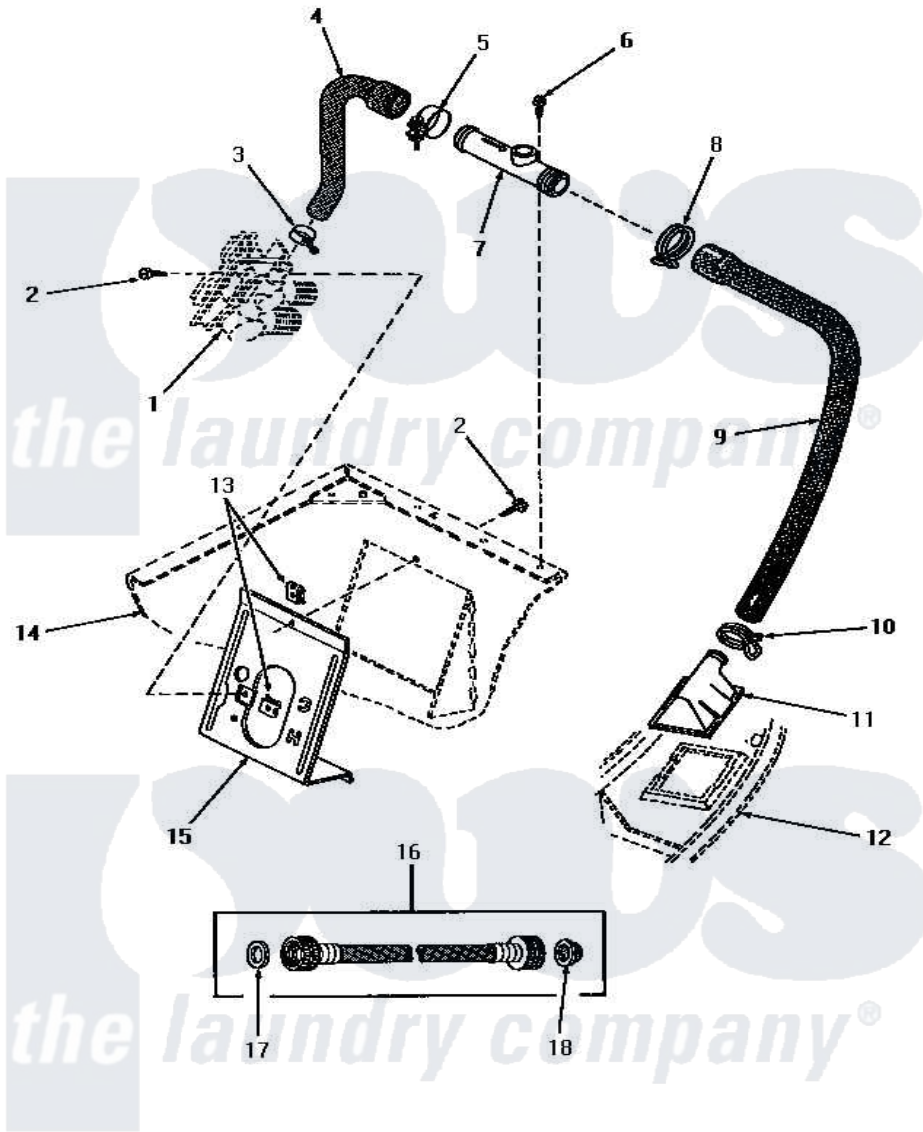

Amana HA4021 09 - INLET/FILL HOSE/BACK FL PREVENTER & BRKT

**INLET HOSE, FILLER HOSE, BACK FLOW PREVENTER
AND MIXING VALVE MOUNTING BRACKET
(starting with Serial No. N3805085)**

Amana [Residential Amana HA4021 Washer Parts](#) Parts Diagram 09 - INLET/FILL HOSE/BACK FL PREVENTER & BRKT

[Click on the part number to view part](#)

Item	Original Part Number	Replaced By	Status	Part Description
1	Y00000000		Not Available	SEE NOTE MIXING VALVE
2	56392		Not Available	SCREW,8-18 X 3/8 TAPPI
3	27643	596669		Clamp, Manifold
4	27183			Hose, Mixing Valve
5	27152		Not Available	CLAMP HOSE
6	23962	W10116760		Screw
7	27118	34280		Assembly, Backflow Prevento
8	29176	285655		Clamp, Hose
9	29182		Not Available	HOSE,WATER INLET
10	29210			Hose Clamp
11	29154			Head, Water Inlet
12	Y00000000		Not Available	SEE NOTE OUTER TUB COVER
13	54038			NUt, Speed U-Type
14	Y00000000		Not Available	SEE NOTE CABINET
15	27126	39407		Bracket, Valve

16	28330	202860	Inlet Hose Assembly
17	20290	Y013783	Washer, Inlet Hose
18	28605	22002960	Strainer, Washer Inlet