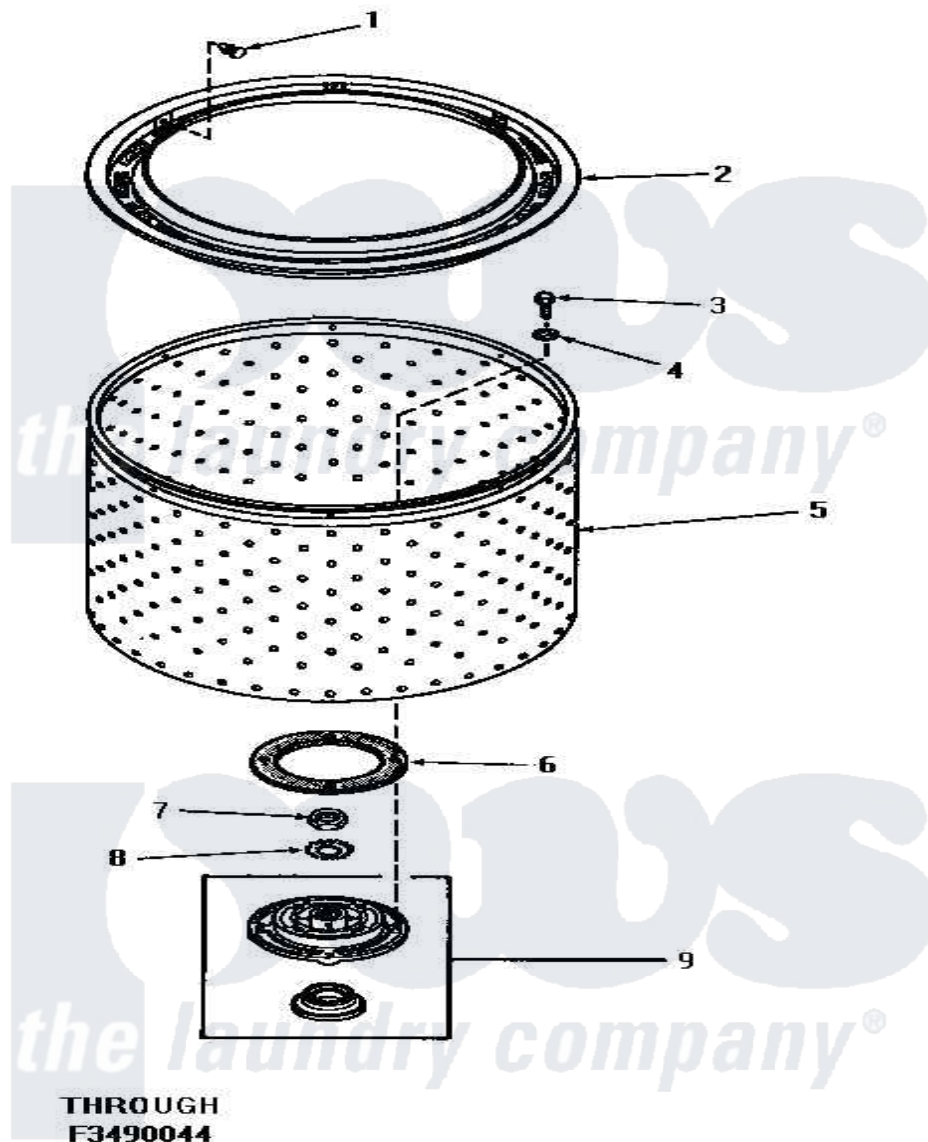

Amana HA4021 10 - LINT FILTER, WASHTUB & HUB

LINT FILTER, WASHTUB AND HUB

Amana [Residential Amana HA4021 Washer Parts](#) Parts Diagram 10 - LINT FILTER, WASHTUB & HUB
 Click on the part number to view part

Item	Original Part Number	Replaced By	Status	Part Description
1	29474			Fastener, Lint Filter
2	27123	33521		Filter Lint/Clothes Guard
3	27202	W10116787		Screw
4	28094			Gasket
5	27074			Motor
"	27073		Not Available	WASHTUB, PORCELAIN
6	27125	39122		Gasket, Washtub
7	Y29220	40016301		Nut, Lock
8	27163			Lockwasher
9	28780	356P3		Kit, Seal-Washer