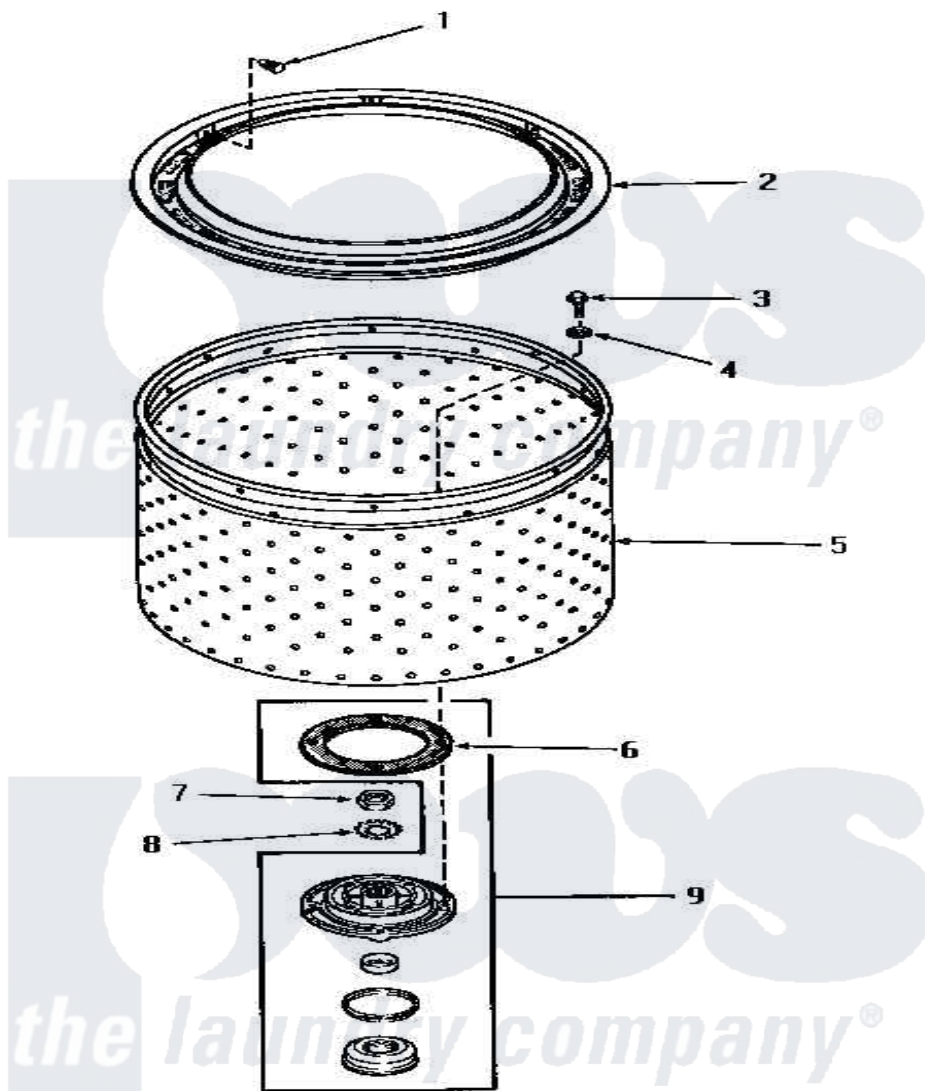

# Amana HA4021 11 - LINT FILTER, WASHTUB & HUB

**STARTING**  
**F3490045**

## LINT FILTER, WASHTUB AND HUB

[Amana Residential Amana HA4021 Washer Parts](#) Parts Diagram 11 - LINT FILTER, WASHTUB & HUB  
Click on the part number to view part

Item	Original Part Number	Replaced By	Status	Part Description
1	<a href="#">29474</a>			Fastener, Lint Filter
2	27123	<a href="#">33521</a>		Filter Lint/Clothes Guard
3	27202	<a href="#">W10116787</a>		Screw
4	<a href="#">28094</a>			Gasket
5	28138		Not Available	WASHTUB, STAINLESS STEEL
"	29074	<a href="#">39252P</a>		Wash Tub
6	27125	<a href="#">39122</a>		Gasket, Washtub
7	Y29220	<a href="#">40016301</a>		Nut, Lock
8	<a href="#">27163</a>			Lockwasher
9	<a href="#">356P3</a>			Kit, Seal-Washer