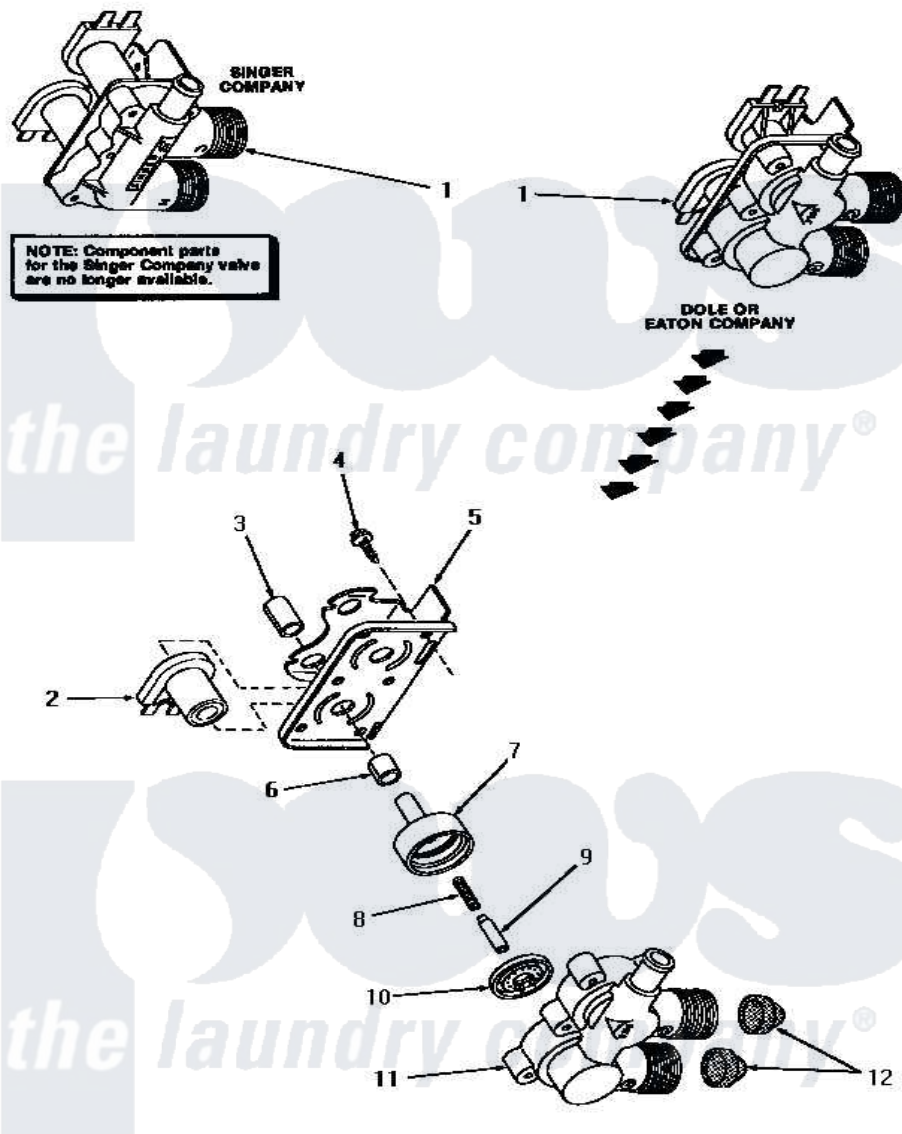

# Amana HA4021 12 - MIXING VALVE ASSY

## MIXING VALVE ASSEMBLY

Amana [Residential Amana HA4021 Washer Parts](#) Parts Diagram 12 - MIXING VALVE ASSY

[Click on the part number to view part](#)

Item	Original Part Number	Replaced By	Status	Part Description
1	27156	<a href="#">33930</a>		Valve, Mixing
2	24126	<a href="#">33930</a>		Valve, Mixing
3	24128		Not Available	SLEEVE, LONG
4	25817C		Not Available	SCREW
5	Y24158		Not Available	MOUNTING BRACKET
6	24129		Not Available	SLEEVE, SHORT
7	<a href="#">24130</a>			Guide, Armature
8	24131		Not Available	SPRING
9	24132		Not Available	ARMATURE
10	24134		Not Available	DIAPHRAGM
11	Y24159	<a href="#">33930</a>		Valve, Mixing
12	24122	<a href="#">22002960</a>		Strainer, Washer Inlet