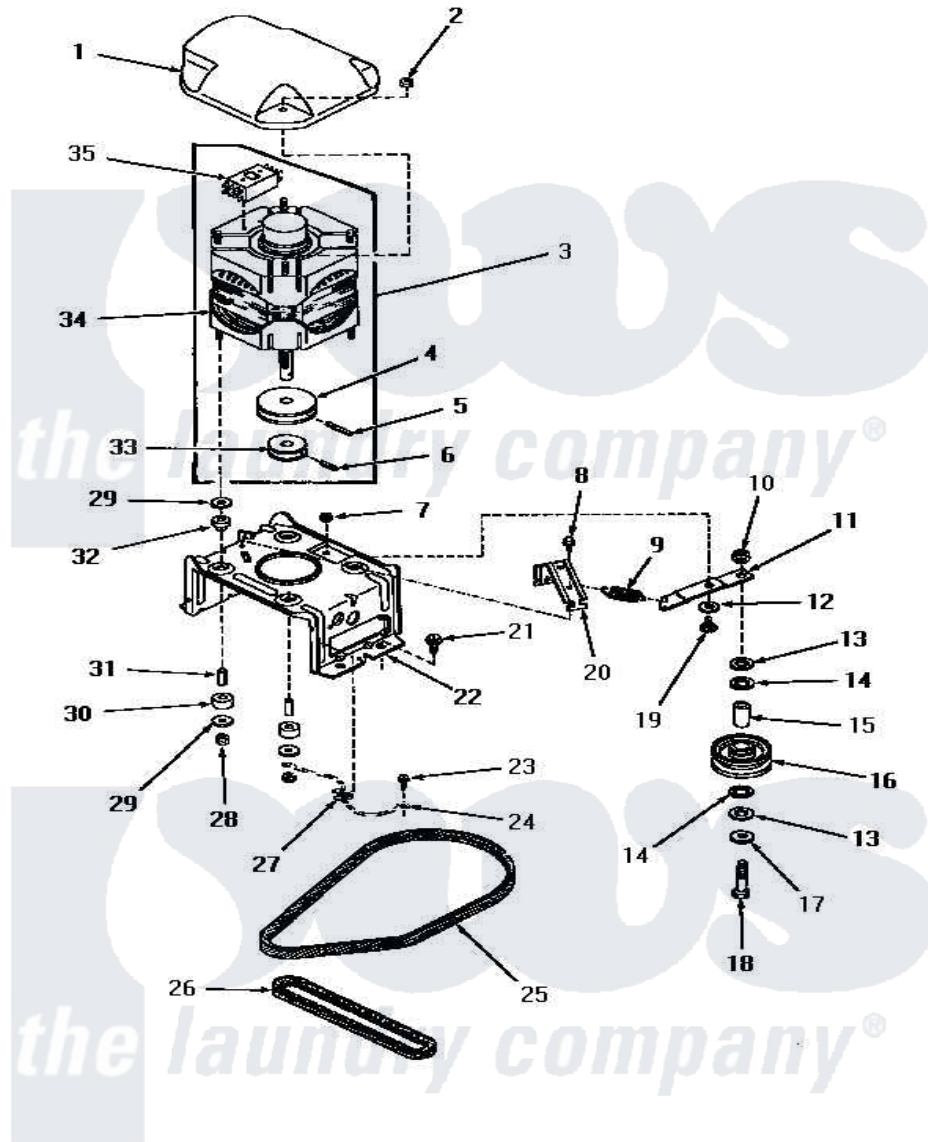

# Amana HA4021 13 - MOTOR, MTG BRACKET, BELTS & IDLER ASSY

**MOTOR, MOUNTING BRACKET, BELTS AND IDLER ASSEMBLY**  
(through Serial No. C3455773)

Amana [Residential Amana HA4021 Washer Parts](#) Parts Diagram 13 - MOTOR, MTG BRACKET, BELTS & IDLER ASSY  
Click on the part number to view part

Item	Original Part Number	Replaced By	Status	Part Description
1	<a href="#">27136</a>			Shield, Motor
2	<a href="#">27201</a>			Locknut
3	27658	<a href="#">27179P</a>		Motor-Drve
4	27171		Not Available	PULLEY,MOTOR
5	<a href="#">23750</a>			Pin, Roll
6	<a href="#">10416</a>			Pin, Roll
7	52566	<a href="#">27001225</a>		Nut, Jam Mid Lock 1/4-20
8	56264	<a href="#">27001200</a>		Screw
9	27928		Not Available	SPRING
10	56156	<a href="#">358160</a>		Nut
11	<a href="#">27135</a>			Lever, Idler
12	81392	<a href="#">40054701</a>		Washer
13	28018		Not Available	WASHER
14	27210		Not Available	WASHER
15	27601		Not Available	BEARING
16	27212	<a href="#">R9900487</a>		Sheet

17	27211	Not Available	WASHER
18	<a href="#">27209</a>		Bolt
19	27229	<a href="#">40038901</a>	Screw, 1/4-20
20	<a href="#">27929</a>		Xarm Spring
21	<a href="#">27157</a>		Screw, 10-24 X 5/8 Spec
22	27112	Not Available	MOTOR MOUNTING BRACKET
23	26592	Not Available	HEX HEAD SCREW
24	Y00000000	Not Available	SEE NOTE GROUND WIRE, GREEN
25	27246	<a href="#">R9900487</a>	Sheet
26	<a href="#">27155</a>		Belt, Pump
27	Y00161	<a href="#">B5733302</a>	Clip, Ground
28	<a href="#">23604</a>		Nut, Hex 10-32 Lock
29	03888	Not Available	WASHER
30	01953	Not Available	WASHER,LOWER MOTOR MOU
31	27181	Not Available	SPACER,MOTOR
32	<a href="#">01952A</a>		Mounting, Rubber
33	Y27104	Not Available	PULLEY,MOTOR
34	27659	Not Available	MOTOR
35	24139	Not Available	SWITCH,MOTOR
"	24140	Not Available	SWITCH,MOTOR
"	24142	Not Available	SWITCH,MOTOR
"	<a href="#">Y24149</a>		Switch, Motor
NI	258P3	Not Available	KIT,CAPACITOR