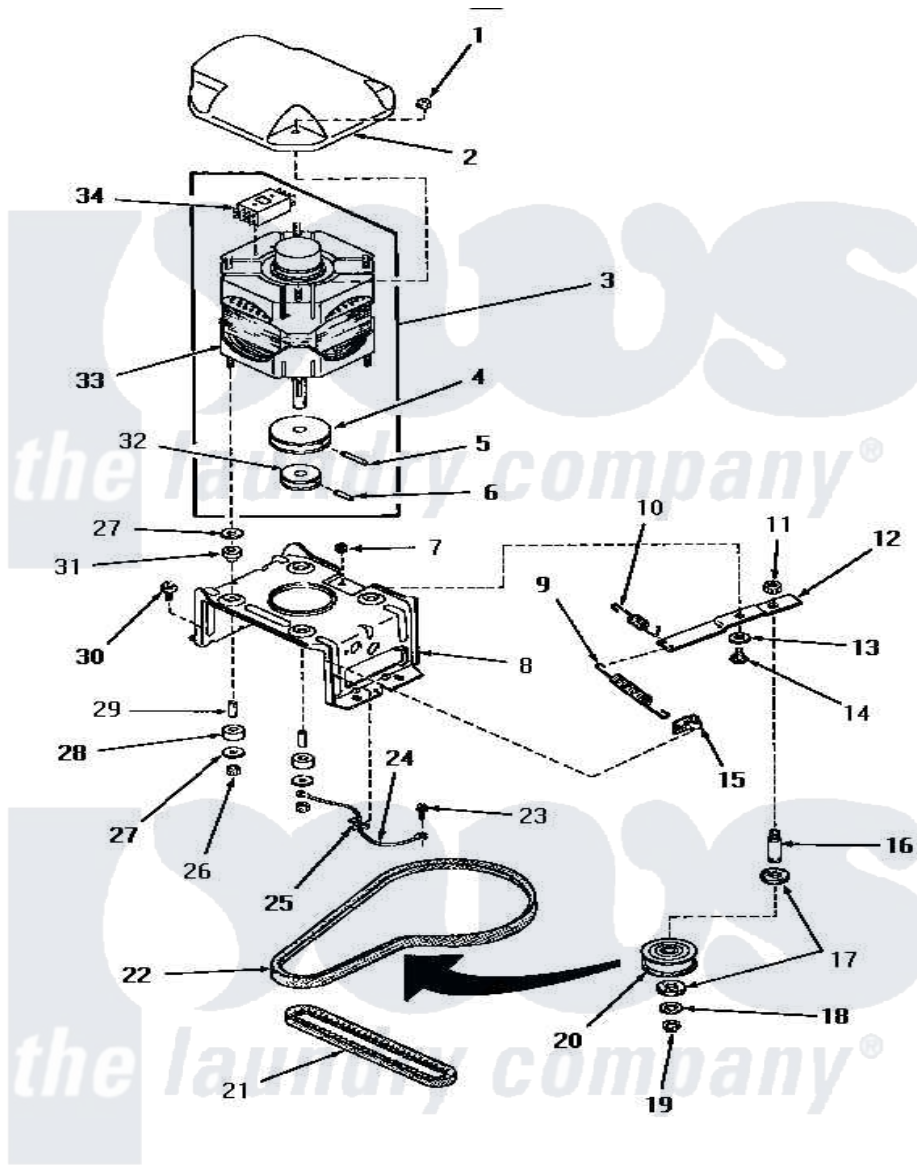

# Amana HA4021 14 - MOTOR, MTG BRACKET, BELTS & IDLER ASSY

**MOTOR, MOUNTING BRACKET, BELTS AND IDLER ASSEMBLY**  
(starting with Serial No. C3486774)

Amana [Residential Amana HA4021 Washer Parts](#) Parts Diagram 14 - MOTOR, MTG BRACKET, BELTS & IDLER ASSY  
Click on the part number to view part

Item	Original Part Number	Replaced By	Status	Part Description
1	<a href="#">27201</a>			Locknut
2	<a href="#">27136</a>			Shield, Motor
3	27658	<a href="#">27179P</a>		Motor-Drve
4	27171		Not Available	PULLEY,MOTOR
5	<a href="#">23750</a>			Pin, Roll
6	<a href="#">10416</a>			Pin, Roll
7	52566	<a href="#">27001225</a>		Nut, Jam Mid Lock 1/4-20
8	<a href="#">28791</a>			Bracket, Motor Mount
9	28807	<a href="#">37366</a>		Spring, Idler
10	30620		Not Available	SPRING,IDLER LEVER HEL
11	28803	<a href="#">2221070</a>		Clamp, Nylon
12	31054	<a href="#">40041002</a>		Lever, Idler
13	81392	<a href="#">40054701</a>		Washer
14	27229	<a href="#">40038901</a>		Screw, 1/4-20
15	<a href="#">28849</a>			Clip, Spring
16	<a href="#">28802</a>			Shaft, Idler