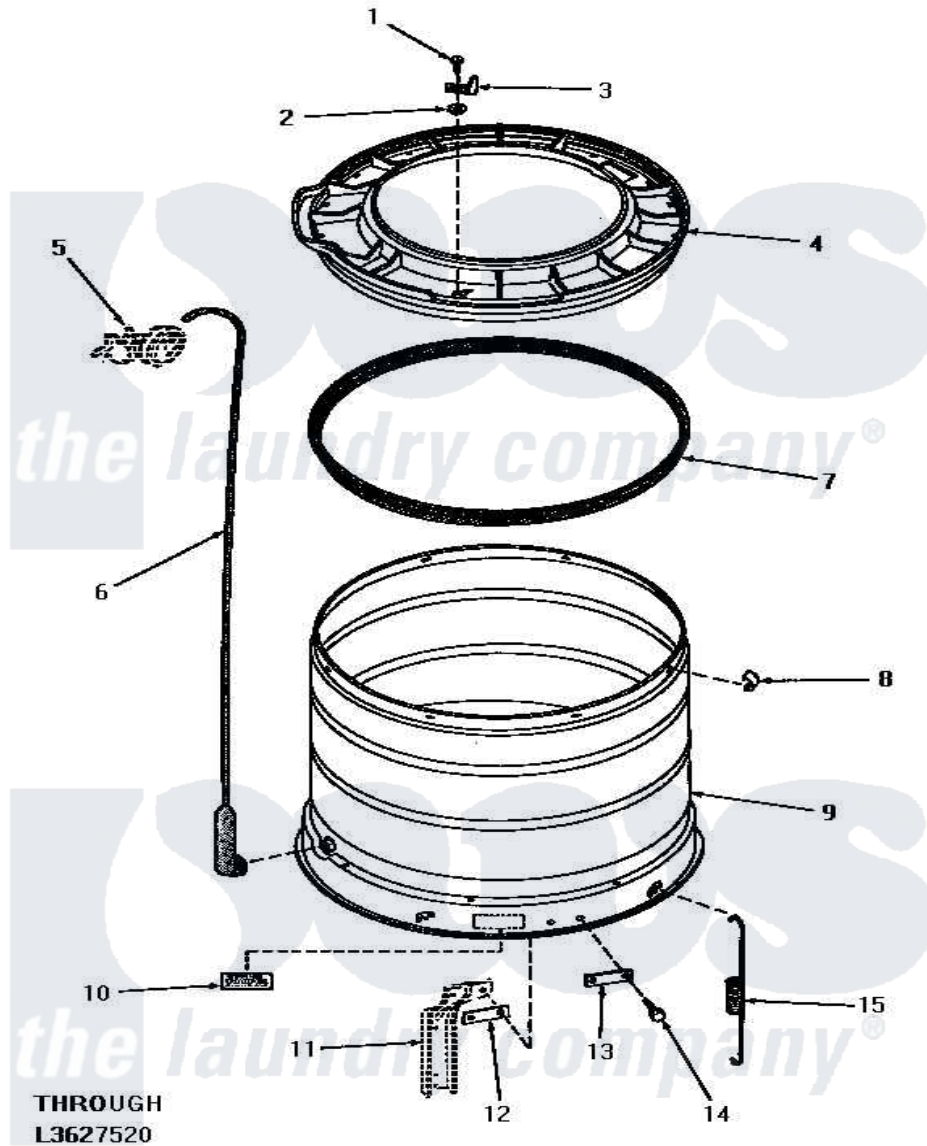

Amana HA4021 15 - OUTER TUB, COVER & PRESSURE HOSE

OUTER TUB, COVER AND PRESSURE HOSE

Amana [Residential Amana HA4021 Washer Parts](#) Parts Diagram 15 - OUTER TUB, COVER & PRESSURE HOSE
 Click on the part number to view part

Item	Original Part Number	Replaced By	Status	Part Description
1	25723	27001200		Screw
2	03815			Lockwasher, No.10 Ext Shk
3	27247			Trigger, Out-Of-Bal Swi
4	27137	31153		Cover Outer Tub
5	Y00000000		Not Available	SEE NOTE PRESSURE SWITCH
6	29077		Not Available	ASSY,PRESSURE FILL HOSxREPLACE
7	27184			Gasket, Tub Cover
8	Y27017		Not Available	CLIP,SPRING
9	27071		Not Available	OUTER TUB
10	Y27195		Not Available	STICKER
11	Y00000000		Not Available	SEE NOTE SUPPORT LEG
12	27927			Plate, Leg .032
13	27926			Plate, Leg .063
14	27205	40128701		Screw, 5/16-18 X .50
15	27239			Spring, Leg