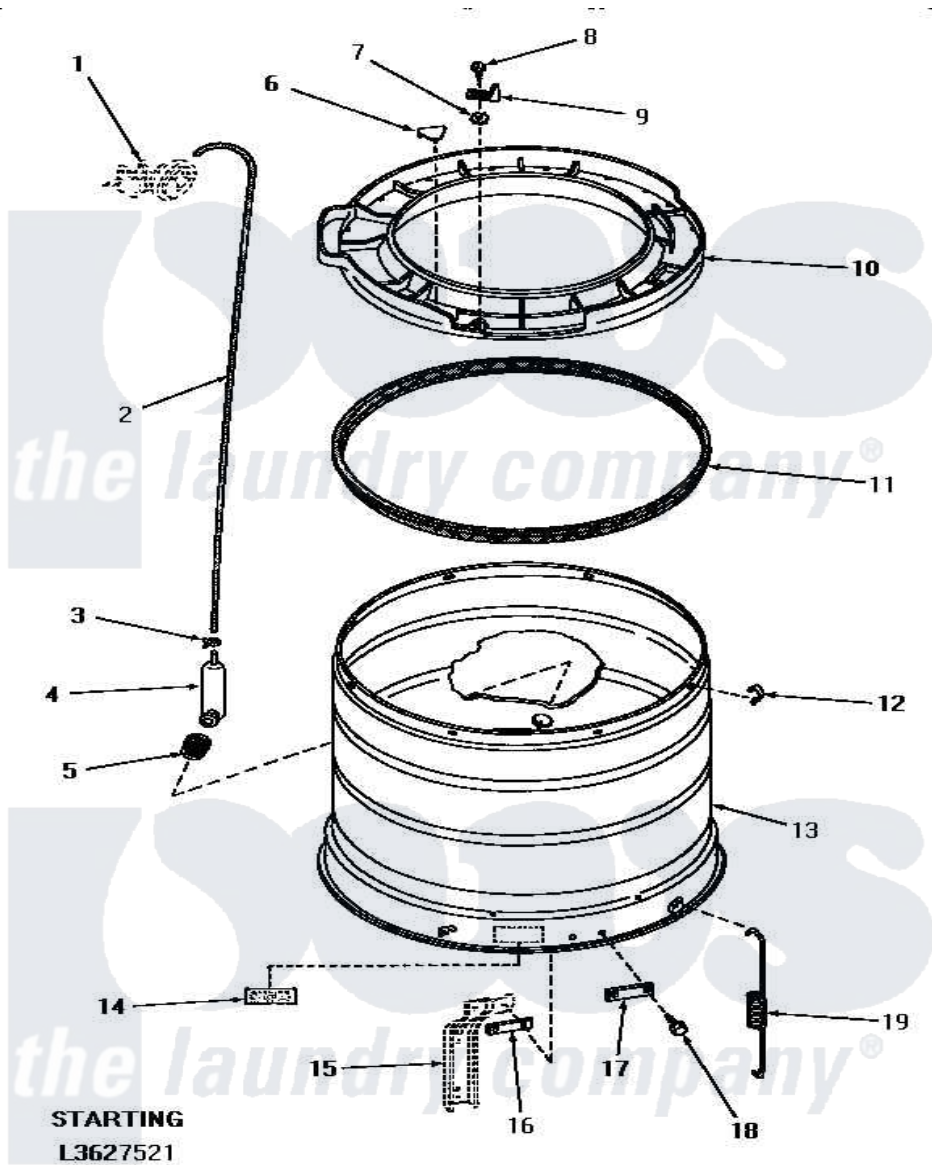

# Amana HA4021 16 - OUTER TUB, COVER & PRESSURE HOSE

## OUTER TUB, COVER AND PRESSURE HOSE

Amana [Residential Amana HA4021 Washer Parts](#) Parts Diagram 16 - OUTER TUB, COVER & PRESSURE HOSE  
 Click on the part number to view part

Item	Original Part Number	Replaced By	Status	Part Description
1	Y00000000		Not Available	SEE NOTE PRESSURE SWITCH
2	29213	<a href="#">39125</a>		Tubing 31
3	Y22294	<a href="#">596669</a>		Clamp, Manifold
4	29116		Not Available	PRESSURE ACCUMULATOR
5	29175	<a href="#">40037801</a>		Grommet
6	29901		Not Available	PLUG,SNAP-IN-OUTER TUB
7	<a href="#">03815</a>			Lockwasher, No.10 Ext Shk
8	25723	<a href="#">27001200</a>		Screw
9	<a href="#">27247</a>			Trigger, Out-Of-Bal Swi
10	29555	<a href="#">31153</a>		Cover Outer Tub
11	<a href="#">27184</a>			Gasket, Tub Cover
12	Y27017		Not Available	CLIP,SPRING
13	29232		Not Available	OUTER TUB
14	Y27195		Not Available	STICKER
15	Y00000000		Not Available	SEE NOTE SUPPORT LEG
16	<a href="#">27927</a>			Plate, Leg .032