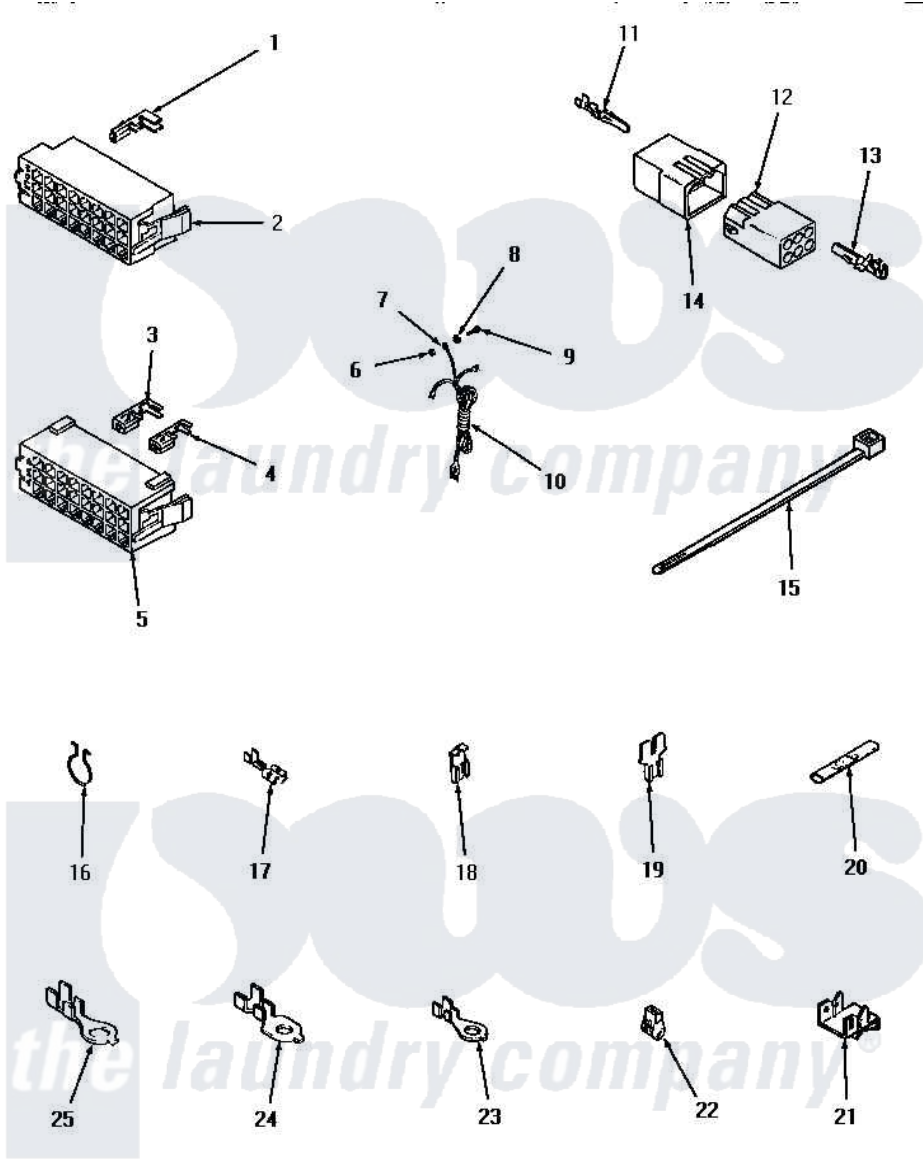

Amana HA4021 17 - POWER CORD & WIRE TERMINALS

POWER CORD AND WIRE TERMINALS

Amana [Residential Amana HA4021 Washer Parts](#) Parts Diagram 17 - POWER CORD & WIRE TERMINALS
 Click on the part number to view part

Item	Original Part Number	Replaced By	Status	Part Description
1	24176		Not Available	MOLEX TERMINAL
2	24175	12500058		Knob Ski
3	00183		Not Available	TERMINAL,FEMALE 2-WIRE
4	00180		Not Available	TERMINAL,FEMALE
5	28856		Not Available	HOUSING,24 POSITION
6	03673		Not Available	NUT
7	Y00000000		Not Available	SEE NOTE GROUND WIRE, GREEN
8	03815			Lockwasher, No.10 Ext Shk
9	20267			Screw, 10-24 X 3/8 Round
10	22660		Not Available	POWER CORD AND PLUG
11	Y00116			Terminal, Pin-Male
12	26708			Receptacle, 6 Circuit
13	Y00117	5011-XX		093 Female Socket
14	23041			Plug, 6 Circuit
15	55881	M0321209		Tie-Electrical
16	51291			Clip, Wire

17	Y00119		Not Available	SPADE TERMINAL(18 GAUGE) (1/4 INCH-(1) 18 GAUGE WIRE)
18	Y00120			Terminal, Flag-1/4 Fema
19	29673		Not Available	DOUBLE CONNECTOR
20	21091		Not Available	CONNECTOR TWO 1/4 INCH MALE
21	Y00161	B5733302		Clip, Ground
22	70210		Not Available	INSULATOR,BLUE
23	00110			No.10 18 Gauge Wire
24	Y00111			Ring Terminal No.10 No.10 18 Gauge Wires Or
25	Y00113		Not Available	TERMINAL,RING-1/4 STUD