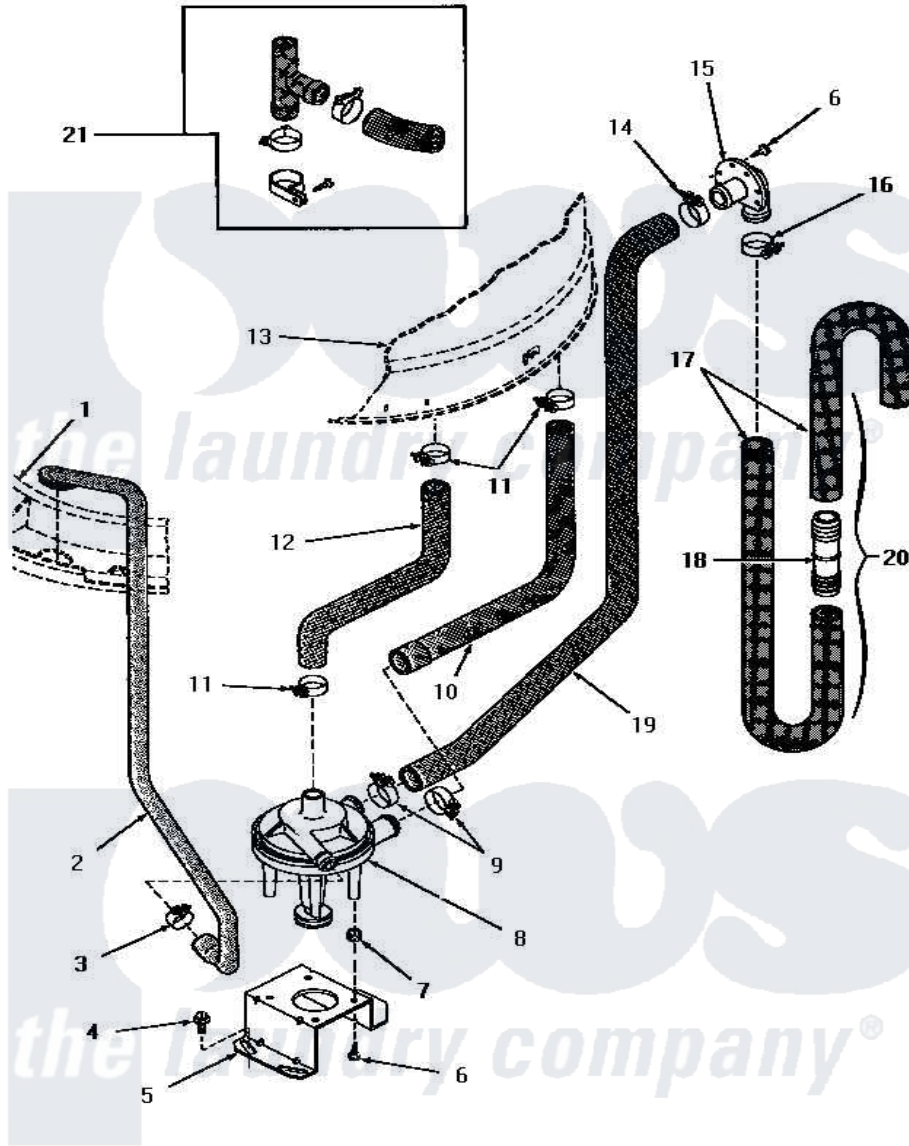

Amana HA4021 18 - PUMP ASSY/BRKT/HOSES & SIPHON BREAK KIT

PUMP ASSEMBLY, BRACKET, HOSES AND SIPHON BREAK KIT
(Models equipped with rubber drain hose)

Amana [Residential Amana HA4021 Washer Parts](#) Parts Diagram 18 - PUMP ASSY/BRKT/HOSES & SIPHON BREAK KIT

[Click on the part number to view part](#)

Item	Original Part Number	Replaced By	Status	Part Description
1	Y00000000		Not Available	SEE NOTE OUTER TUB COVER
2	27232		Not Available	HOSE
3	27644	285655		Clamp, Hose
4	27157			Screw, 10-24 X 5/8 Spec
5	27105			Bracket, Pump Mounting
6	51784		Not Available	SCREW,10B-16 X 1/2 HEX
7	27063			On-Sert
8	27065	31968		Assembly, Pump NA
9	27153	285655		Clamp, Hose
10	27160		Not Available	HOSE,TUB TO PUMP-DRAIN
11	27151	285655		Clamp, Hose
12	27159		Not Available	HOSE,TUB TO PUMP
13	Y00000000		Not Available	SEE NOTE OUTER TUB
14	20391	285655		Clamp, Hose
15	23553		Not Available	ELBOW,DRAIN HOSE-PLAST

16	20211	285655	Clamp, Hose
17	28293		Hose, Drain
18	25863	16272	Connector, Straight
19	27161		Hose, Pump To Drain Val
20	Y00000000		Not Available SEE NOTE DRAIN HOSE AND HOSE COUPLER -- (SEE NOTE 1)
21	297P3	76660	Break-Sphn