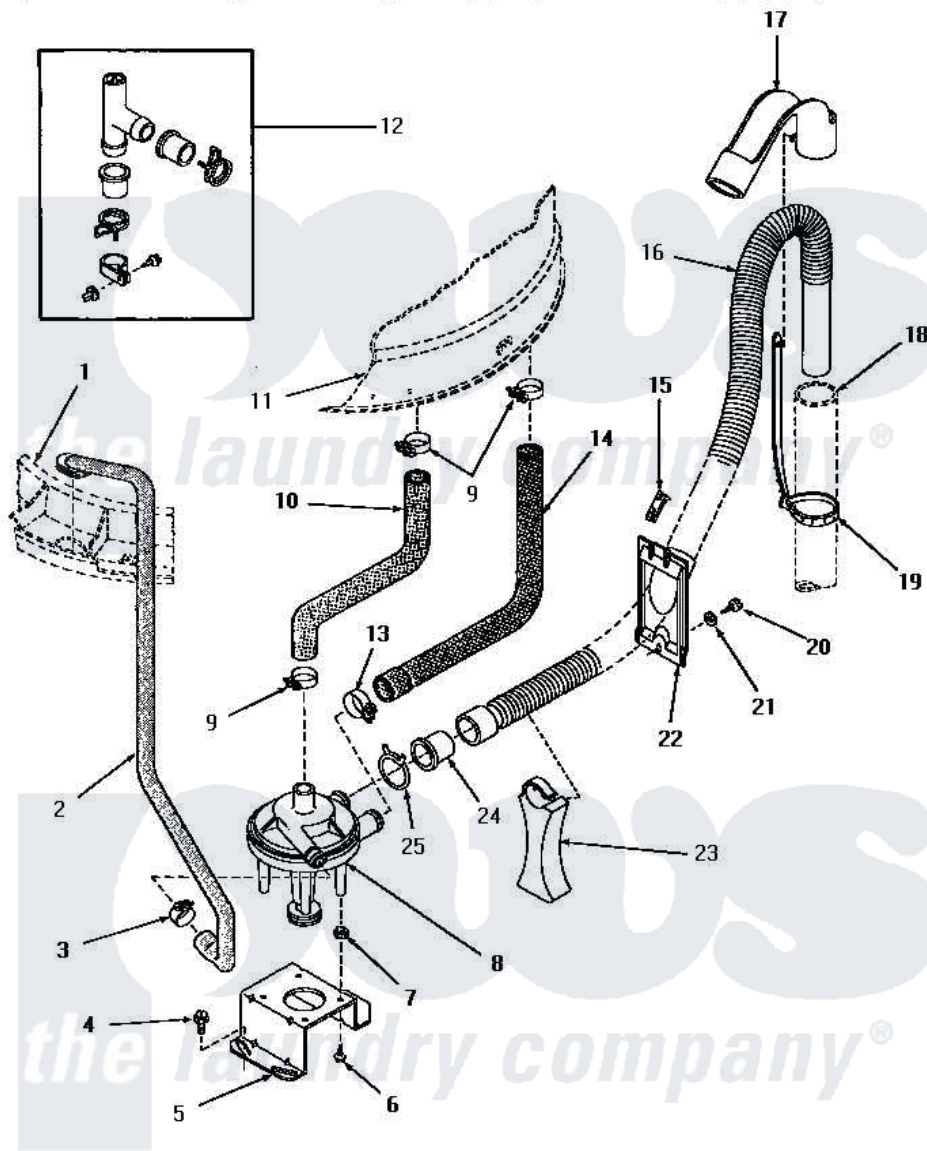

Amana HA4021 19 - PUMP ASSY/BRKT/HOSES & SIPHON BREAK KIT

PUMP ASSEMBLY, BRACKET, HOSES AND SIPHON BREAK KIT
(Models equipped with plastic drain hose)

Amana [Residential Amana HA4021 Washer Parts](#) Parts Diagram 19 - PUMP ASSY/BRKT/HOSES & SIPHON BREAK KIT

[Click on the part number to view part](#)

Item	Original Part Number	Replaced By	Status	Part Description
1	Y00000000		Not Available	SEE NOTE OUTER TUB COVER
2	27232		Not Available	HOSE
3	27644	285655		Clamp, Hose
4	27157			Screw, 10-24 X 5/8 Spec
5	27105			Bracket, Pump Mounting
6	51784		Not Available	SCREW,10B-16 X 1/2 HEX
7	27063			On-Sert
8	27065	31968		Assembly, Pump NA
9	27151	285655		Clamp, Hose
10	27159		Not Available	HOSE,TUB TO PUMP
11	Y00000000		Not Available	SEE NOTE OUTER TUB
12	386P3	76660		Break-Sphn
13	27153	285655		Clamp, Hose
14	27160		Not Available	HOSE,TUB TO PUMP-DRAIN
15	29936		Not Available	HOSE RETAINER CLIP

16	29142	39952	Hose- Drai
17	29144	22003814	Retainer, Drain Hose
18	Y00000000		Not Available SEE NOTE STANDPIPE
19	29999	8539404	Tie-Wire
20	27196	27001200	Screw
21	20492	M0270504	Washer
22	29131		Not Available RETAINER,DIRECTIONAL
23	29284		Stand, Hose
24	29143		Not Available HOSE,ADAPTER
25	29172		Not Available CLAMP,HOSE
NI	406P3	451P3	Kit Drain Extension