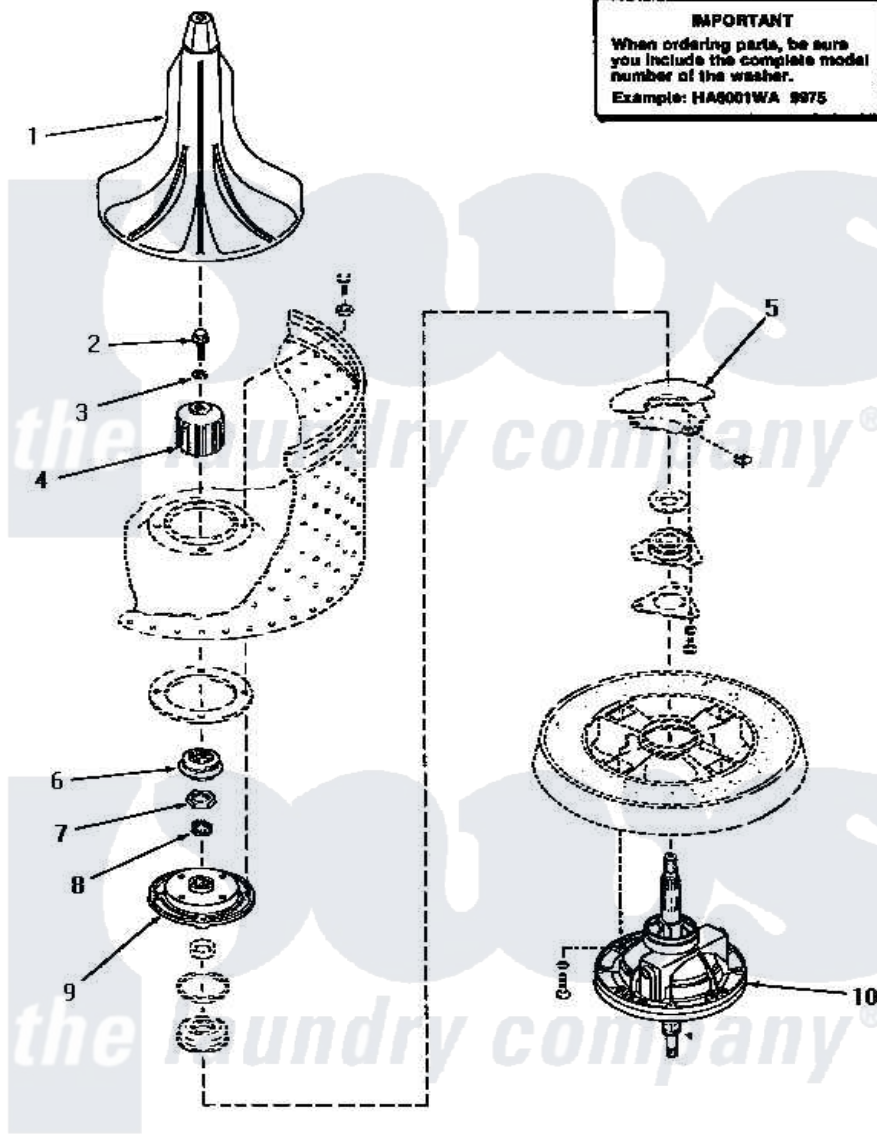

# Amana HA4021 20 - SHORT POST DRIVE (ADDITION)

## SHORT POST DRIVE

Amana [Residential Amana HA4021 Washer Parts](#) Parts Diagram 20 - SHORT POST DRIVE (ADDITION)  
 Click on the part number to view part

Item	Original Part Number	Replaced By	Status	Part Description
1	30855	<a href="#">40000501W</a>		Agitator, Flex Vane
2	<a href="#">30852</a>			Screw, No.8-1/4 X 20 X 3/
3	30853		Not Available	SEAL
4	30071	<a href="#">R9900189</a>		Kit, Drive Bell And Seal
5	Y00000000		Not Available	SEE NOTE OUTER TUB
6	30022		Not Available	ASSY,SEAL-HEAD xREPLACE
7	Y29220	<a href="#">40016301</a>		Nut, Lock
8	29728	<a href="#">40008301</a>		Insert, Spline
9	30034		Not Available	HUB ASSEMBLY
10	30848	<a href="#">33227P</a>		Assembly- Tran
"	33227	<a href="#">33227P</a>		Assembly- Tran