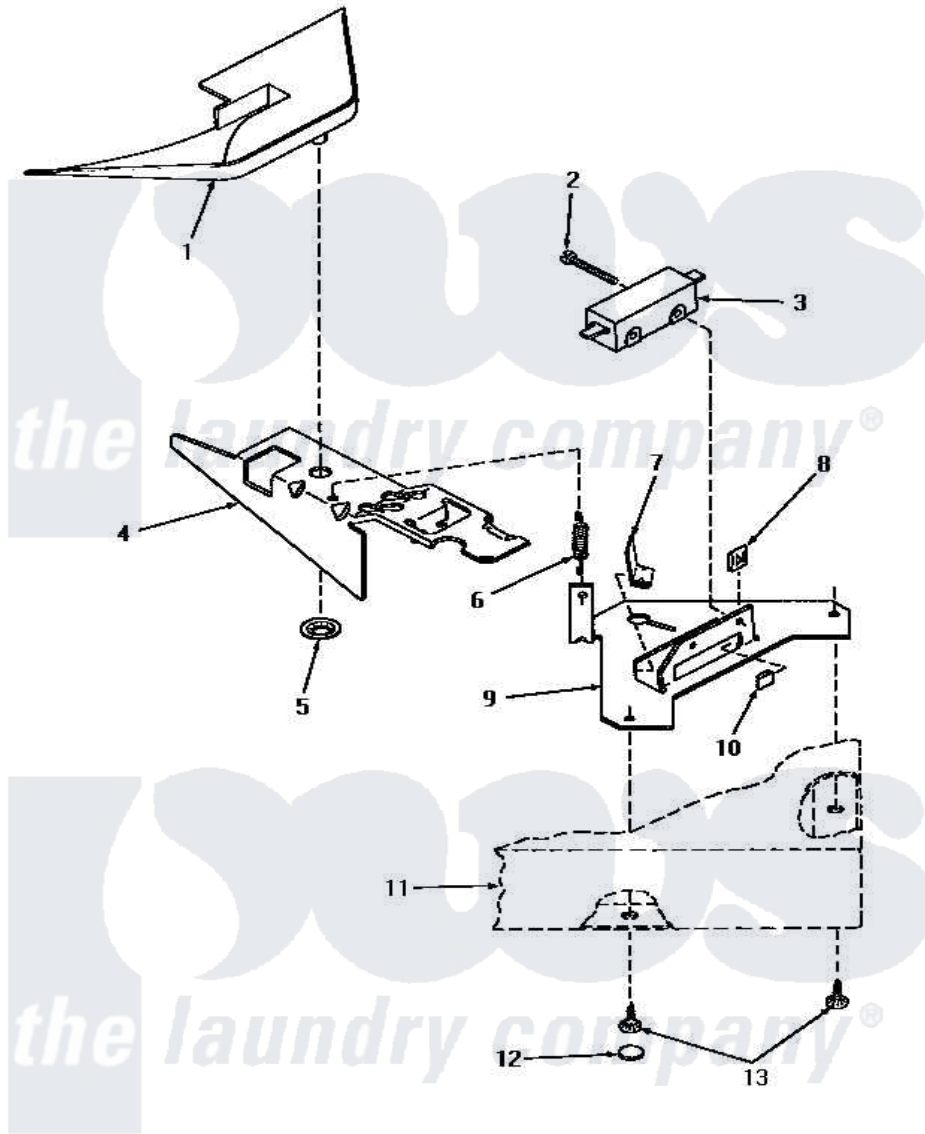

# Amana HA4021 21 - SWITCH & BRACKET ASSY

## SWITCH AND BRACKET ASSEMBLY

Amana [Residential Amana HA4021 Washer Parts](#) Parts Diagram 21 - SWITCH & BRACKET ASSY  
 Click on the part number to view part

Item	Original Part Number	Replaced By	Status	Part Description
1	29042		Not Available	SHIELD, LID SWITCH
2	Q6516		Not Available	SCREW, 6-32 X 1 ROUND H
3	27249		Not Available	SWITCH
4	<a href="#">27602</a>			Lever, Out-Of-Bal Switch
5	<a href="#">29043</a>			Nut, Push
6	<a href="#">27603</a>			Spring, Switch Lever
7	<a href="#">Y27837</a>			Clip, Speed-"U" Type
8	27248		Not Available	NUT, SPEED U-TYPE
9	27250		Not Available	BRACKET, OUT-OF-BAL SWI
10	<a href="#">27610</a>			Clip, U
11	Y00000000		Not Available	SEE NOTE CABINET TOP
12	28291		Not Available	WASHER
13	<a href="#">28193</a>			Screw, 8-1/2 Tapping W/