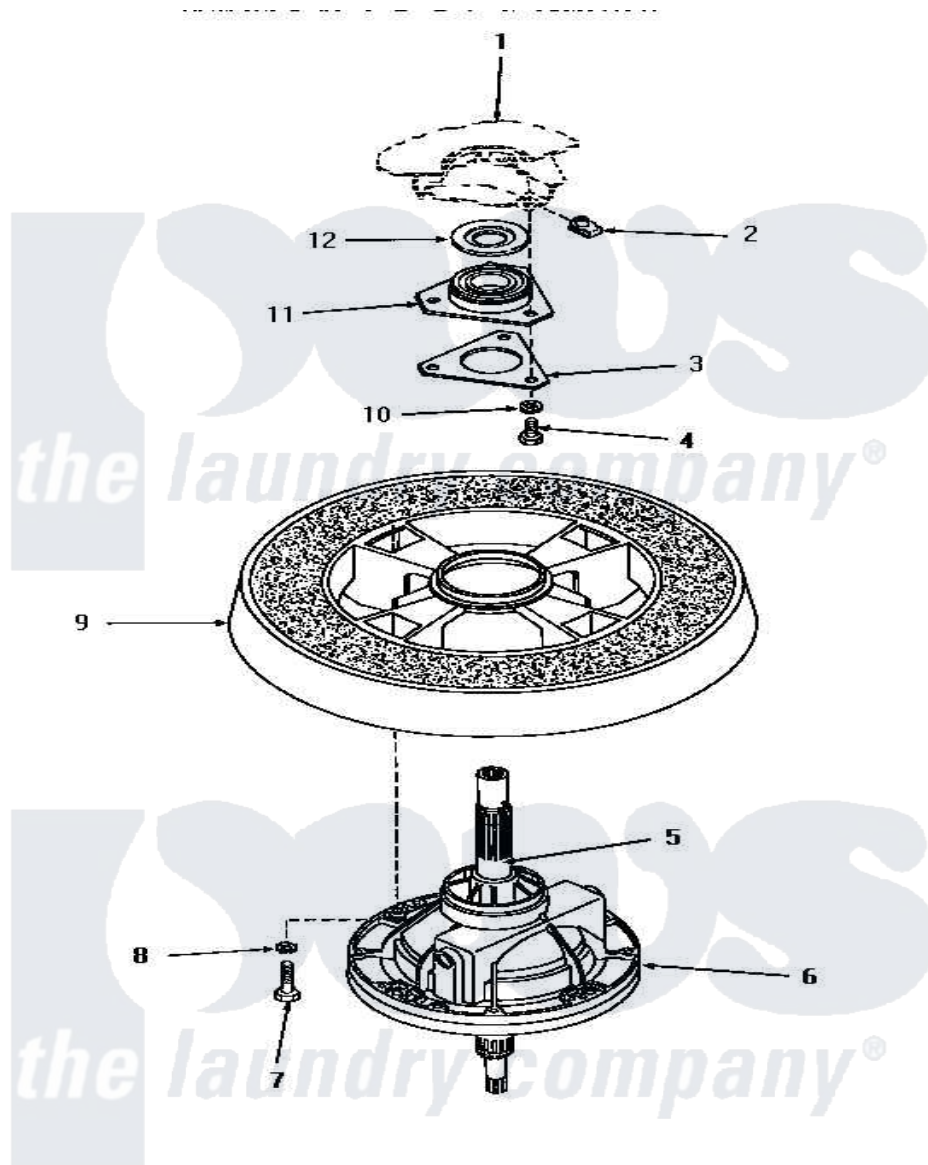

# Amana HA4021 22 - TRANSMISSION ASSY & BALANCE RING

## TRANSMISSION ASSEMBLY AND BALANCE RING

Amana Residential Amana HA4021 Washer Parts Parts Diagram 22 - TRANSMISSION ASSY & BALANCE RING

[Click on the part number to view part](#)

Item	Original Part Number	Replaced By	Status	Part Description
1	Y00000000		Not Available	SEE NOTE OUTER TUB
2	<a href="#">27222</a>			Nut, Retainer 5/16-18
3	27166		Not Available	WASHER, BEARING HOUSING
4	01355		Not Available	SCREW
5	<a href="#">27604P</a>			Never-Seeze 1 Oz Tube
6	30946		Not Available	TRANSMISSION ASSEMBLY
7	27200		Not Available	CAP SCREW
8	<a href="#">02431</a>			Lockwasher, 1/4 Ext Shk
9	Y29117		Not Available	ASSY, BALANCE RING-COMPL
10	<a href="#">04366</a>			Lockwasher, 5/16intshkp
11	27182	<a href="#">40004201P</a>		Main Bearing Assembly
12	<a href="#">27187</a>			Flinger