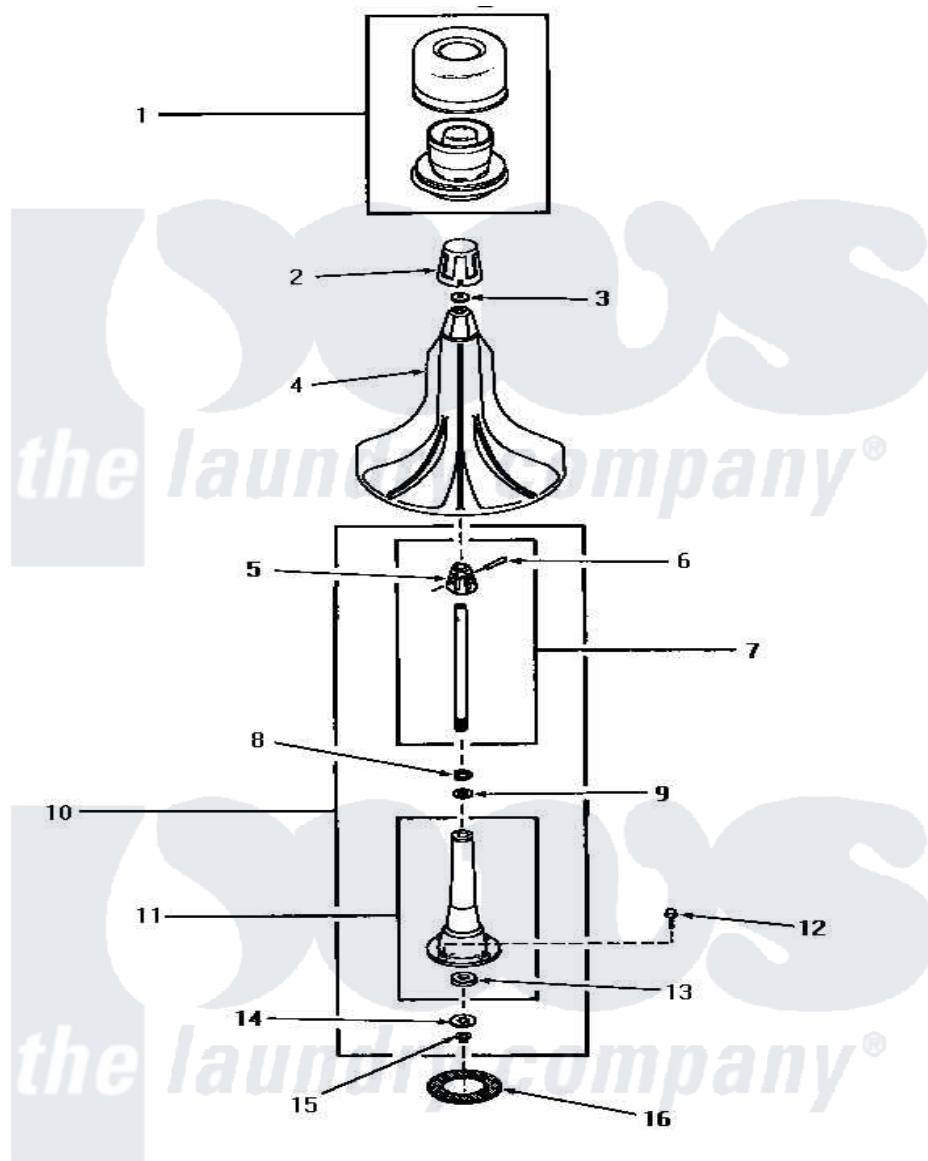

Amana HA4210 03 - AGITATOR & POST

AGITATOR AND POST

Amana [Residential Amana HA4210 Washer Parts](#) Parts Diagram 03 - AGITATOR & POST

[Click on the part number to view part](#)

Item	Original Part Number	Replaced By	Status	Part Description
1	27707		Not Available	ASSY,DISPENSER-FABRIC
2	27138		Not Available	ASSY,AGITATOR CAP
3	27189			Washer, Agitator Cap
4	27120		Not Available	ASSY,AGITATOR
5	27174		Not Available	DRIVE BLOCK
6	20243			Pin, Taper
7	28091			Assembly, Agitator Shaft and dr
8	20057	222T017P01		Washer FIB 21/32 ID X 1156 OD X 1/8
9	04704			Washer, .630idx1.125odx
10	28934		Not Available	AGITATOR POST ASSEMBLY
11	28933		Not Available	AGITATOR POST
12	27202	W10116787		Screw
13	10429		Not Available	WASHER,THRUST
14	27164			Washer, Spline
15	27197			Ring, Retaining