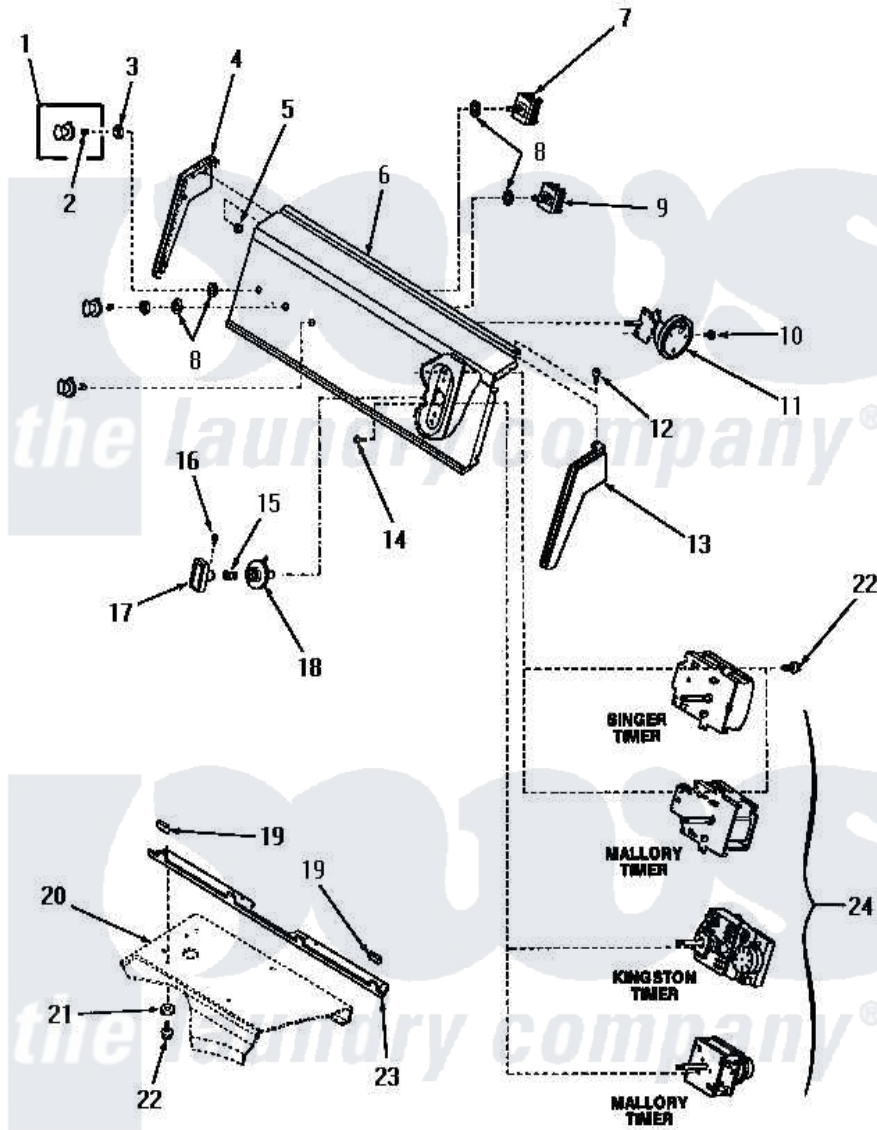

# Amana HA4210 06 - CONTROL PANEL & CONTROLS

**CONTROL PANEL AND CONTROLS**

Amana [Residential Amana HA4210 Washer Parts](#) Parts Diagram 06 - CONTROL PANEL & CONTROLS  
 Click on the part number to view part

Item	Original Part Number	Replaced By	Status	Part Description
"	NOTE:		Not Available	USE SHIM WASHER AS REQUIRED TO OBTAIN A MINIMUM OF .005 INCH TO A MAXIMUM OF .015 INCH CLEARANCE BETWEEN COUPLING AND FLANGED BEARING.
1	28124		Not Available	ASSY,KNOB-SWITCH
2	10519		Not Available	RETAINER
3	57584		Not Available	NUT
4	25124		Not Available	CONTROL HOOD END, LEFT
5	25126	<a href="#">5303284616</a>		Clip
6	28575		Not Available	PANEL,CONTROL
"	28995		Not Available	ASSY,CONTROL PANEL
7	28118		Not Available	SWITCH,WATER TEMPERATU
8	<a href="#">91176</a>			Lockwasher, 3/8 Intshkp
9	28117		Not Available	SWITCH,MOTOR-3SP
10	23962	<a href="#">W10116760</a>		Screw

11	<a href="#">27778</a>		Switch, Pressure
12	25232	Not Available	SCREW,8AB-18X7/8 OVAL
13	25123	Not Available	CONTROL HOOD END, RIGHT
14	<a href="#">70212</a>		Screw, 8-32 X 5/32 RD H
15	<a href="#">26319</a>		Spring
16	<a href="#">26318</a>		Screw, 8-32 X 1/4 Set S
17	28120	Not Available	TIMER KNOB
18	28287	Not Available	TIMER KNOB INDICATOR
19	24859	Not Available	SLEEVE,SUPPORT ANGLE
20	Y00000000	Not Available	SEE NOTE CABINET TOP
21	<a href="#">20493</a>		Washer, 11/64 ID x 3/8 OD
22	23962	<a href="#">W10116760</a>	Screw
23	23360	Not Available	ANGLE
24	<a href="#">28093</a>		Timer
"	28917	Not Available	TIMER