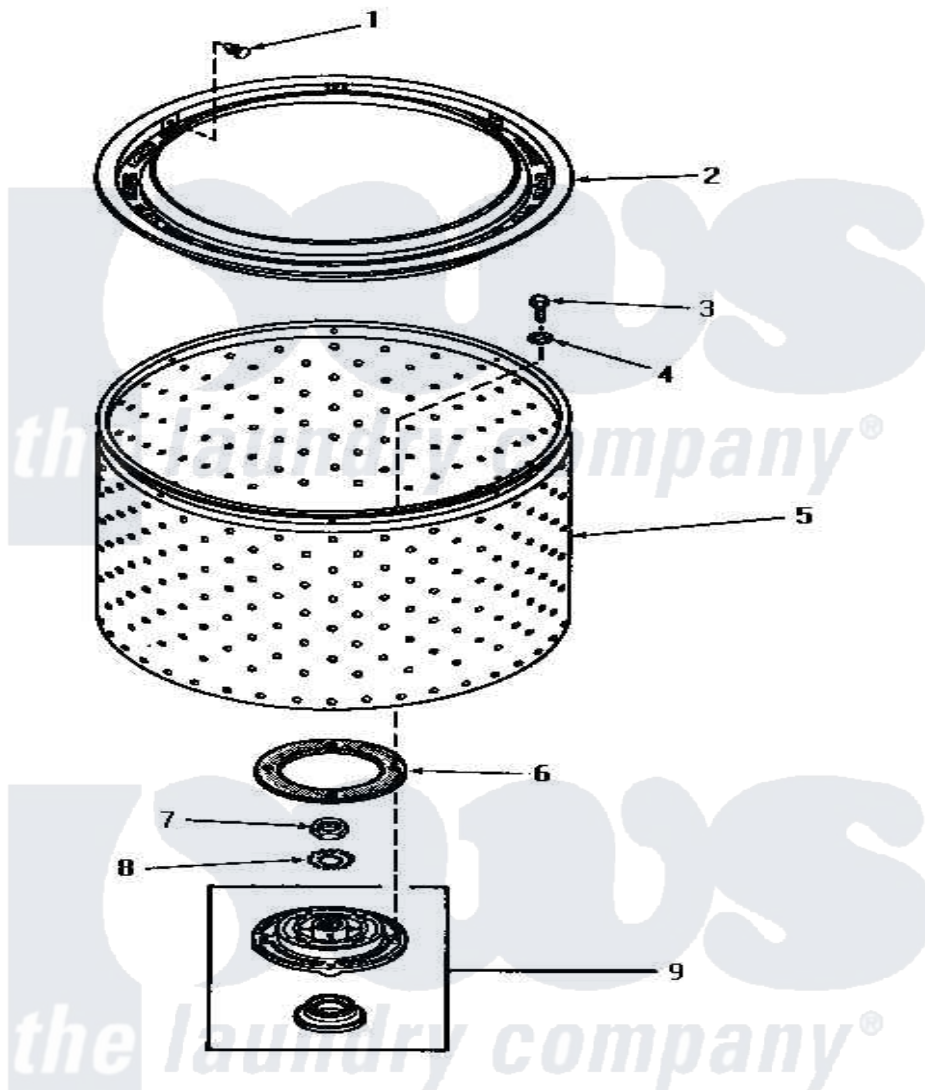

Amana HA4210 10 - LINT FILTER, WASHTUB & HUB

THROUGH
F349 0044

LINT FILTER, WASHTUB AND HUB

Amana [Residential Amana HA4210 Washer Parts](#) Parts Diagram 10 - LINT FILTER, WASHTUB & HUB
 Click on the part number to view part

Item	Original Part Number	Replaced By	Status	Part Description
1	29474			Fastener, Lint Filter
2	27123	33521		Filter Lint/Clothes Guard
3	27202	W10116787		Screw
4	28094			Gasket
5	27074			Motor
"	27073		Not Available	WASHTUB, PORCELAIN
6	27125	39122		Gasket, Washtub
7	Y29220	40016301		Nut, Lock
8	27163			Lockwasher
9	28780	356P3		Kit, Seal-Washer