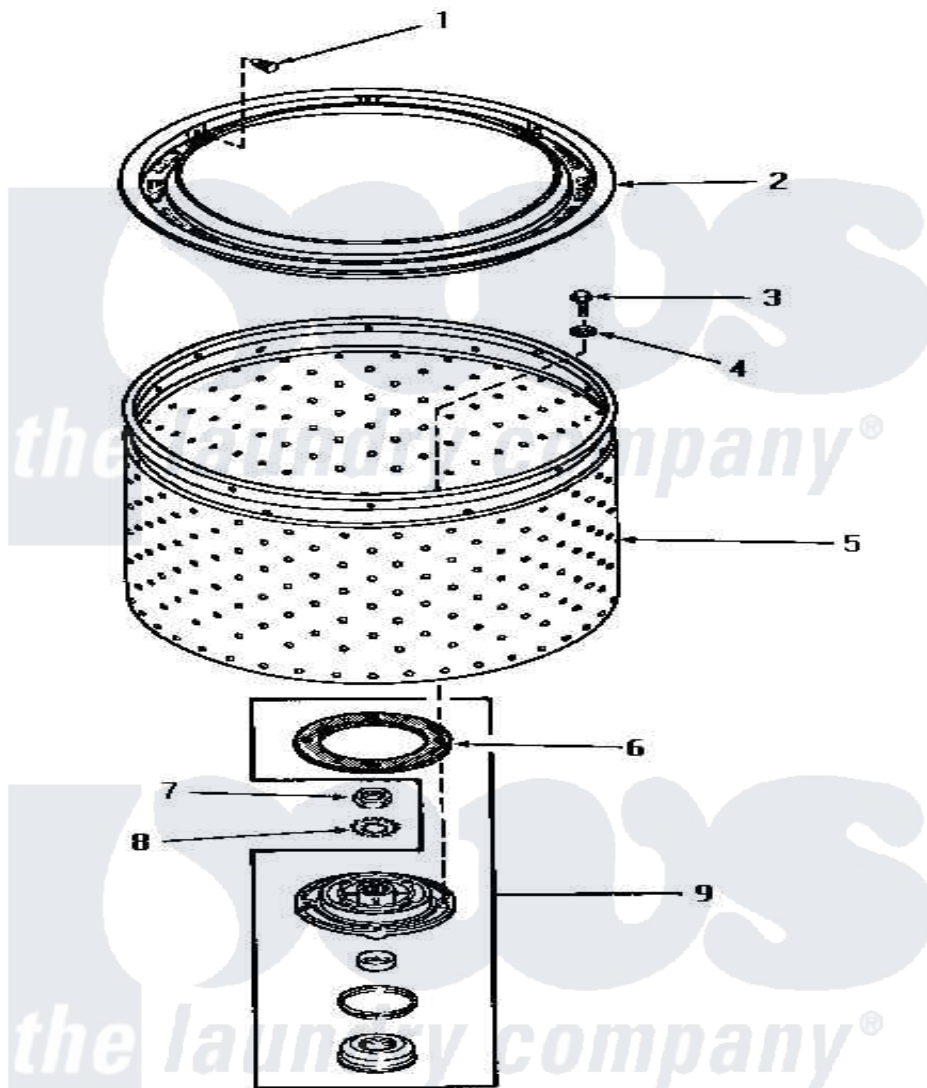

Amana HA4210 11 - LINT FILTER, WASHTUB & HUB

STARTING
F349 0045

LINT FILTER, WASHTUB AND HUB

Amana [Residential Amana HA4210 Washer Parts](#) Parts Diagram 11 - LINT FILTER, WASHTUB & HUB
Click on the part number to view part

Item	Original Part Number	Replaced By	Status	Part Description
1	29474			Fastener, Lint Filter
2	27123	33521		Filter Lint/Clothes Guard
3	27202	W10116787		Screw
4	28094			Gasket
5	28138		Not Available	WASHTUB, STAINLESS STEEL
"	29074	39252P		Wash Tub
6	27125	39122		Gasket, Washtub
7	Y29220	40016301		Nut, Lock
8	27163			Lockwasher
9	356P3			Kit, Seal-Washer