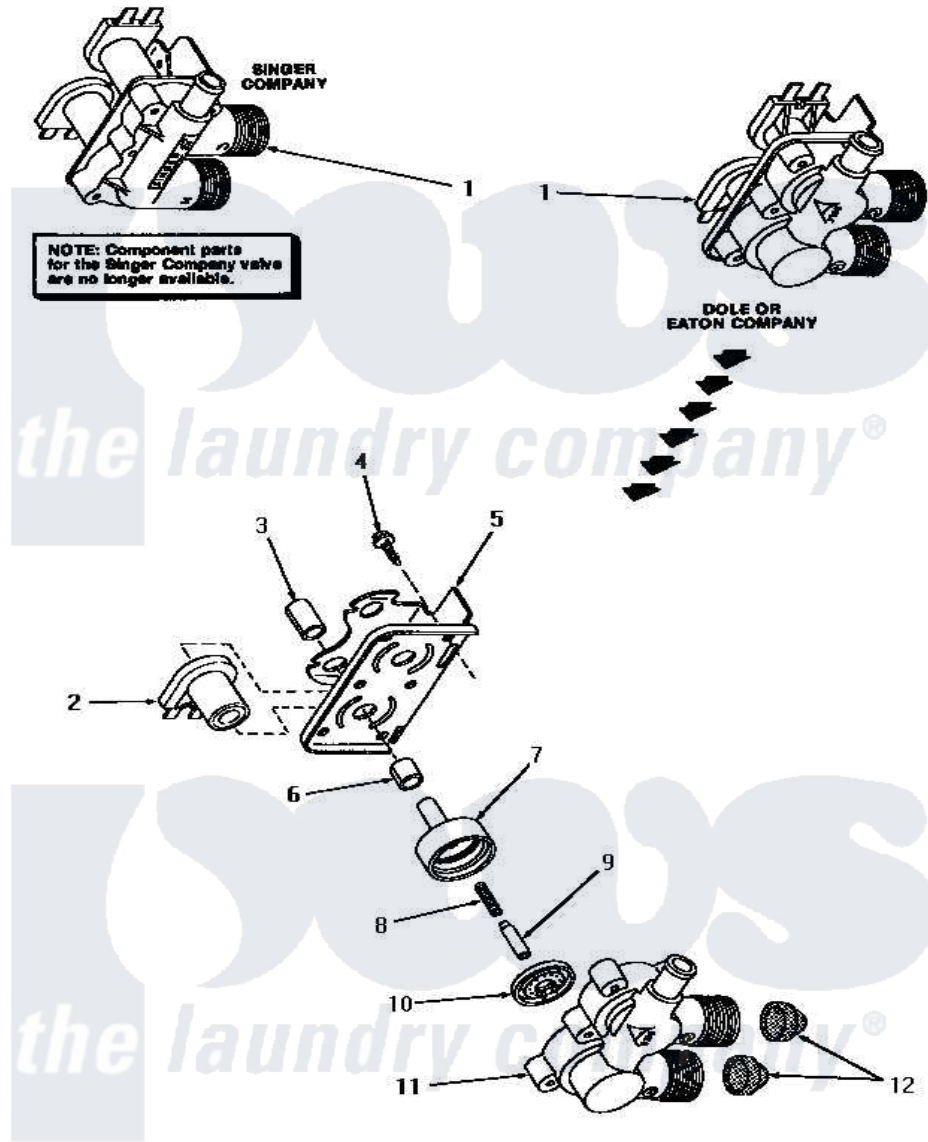

Amana HA4210 12 - MIXING VALVE ASSY

MIXING VALVE ASSEMBLY

Amana [Residential Amana HA4210 Washer Parts](#) Parts Diagram 12 - MIXING VALVE ASSY
 Click on the part number to view part

Item	Original Part Number	Replaced By	Status	Part Description
1	27156	33930		Valve, Mixing
2	24126	33930		Valve, Mixing
3	24128		Not Available	SLEEVE, LONG
4	25817C		Not Available	SCREW
5	Y24158		Not Available	MOUNTING BRACKET
6	24129		Not Available	SLEEVE, SHORT
7	24130			Guide, Armature
8	24131		Not Available	SPRING
9	24132		Not Available	ARMATURE
10	24134		Not Available	DIAPHRAGM
11	Y24159	33930		Valve, Mixing
12	24122	22002960		Strainer, Washer Inlet