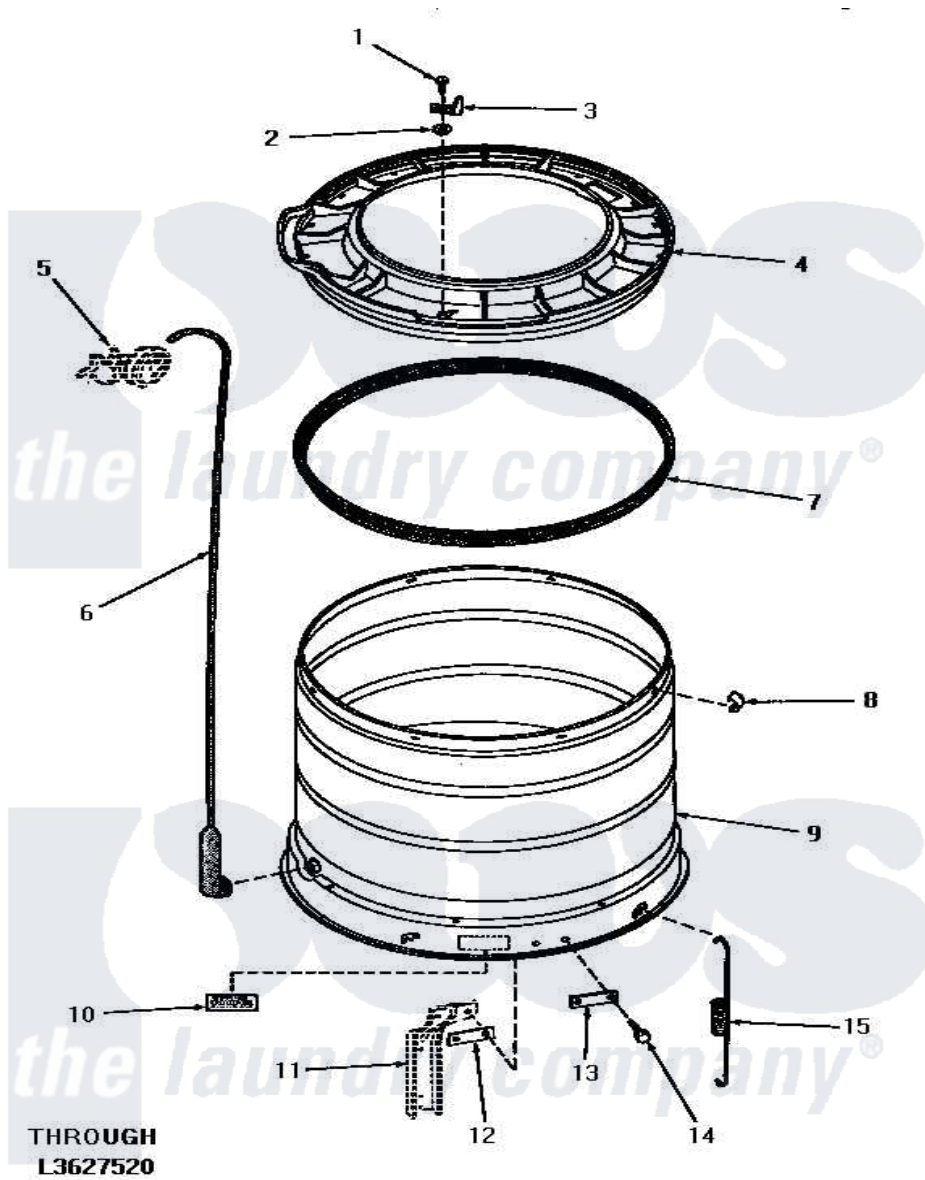

Amana HA4210 15 - OUTER TUB, COVER & PRESSURE HOSE

THROUGH
L3627520

OUTER TUB, COVER AND PRESSURE HOSE

Amana [Residential Amana HA4210 Washer Parts](#) Parts Diagram 15 - OUTER TUB, COVER & PRESSURE HOSE
Click on the part number to view part

Item	Original Part Number	Replaced By	Status	Part Description
1	25723	27001200		Screw
2	03815			Lockwasher, No.10 Ext Shk
3	27247			Trigger, Out-Of-Bal Swi
4	27137	31153		Cover Outer Tub
5	Y00000000		Not Available	SEE NOTE PRESSURE SWITCH
6	29077		Not Available	ASSY,PRESSURE FILL HOSxREPLACE
7	27184			Gasket, Tub Cover
8	Y27017		Not Available	CLIP,SPRING
9	27071		Not Available	OUTER TUB
10	Y27195		Not Available	STICKER
11	Y00000000		Not Available	SEE NOTE SUPPORT LEG
12	27927			Plate, Leg .032
13	27926			Plate, Leg .063
14	27205	40128701		Screw, 5/16-18 X .50
15	27239			Spring, Leg