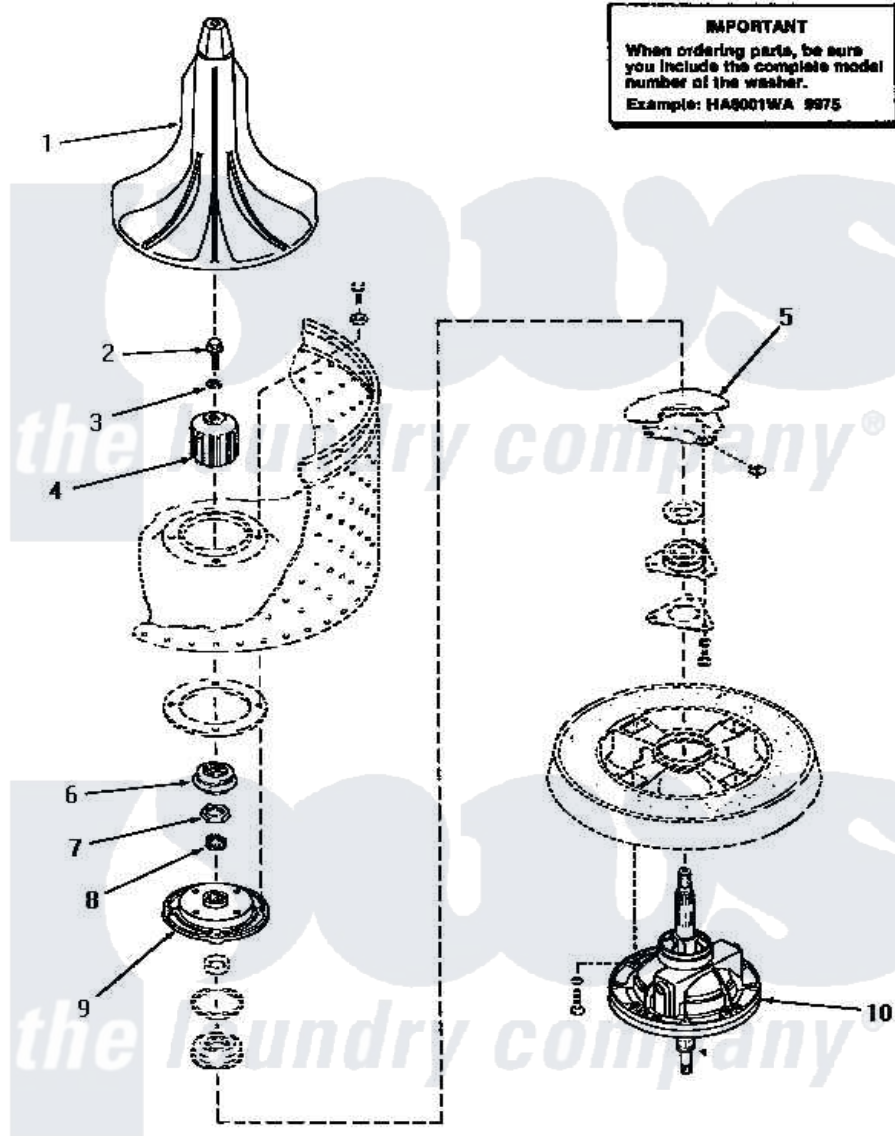

# Amana HA4210 20 - SHORT POST DRIVE (ADDITION)

## SHORT POST DRIVE

Amana [Residential Amana HA4210 Washer Parts](#) Parts Diagram 20 - SHORT POST DRIVE (ADDITION)  
 Click on the part number to view part

Item	Original Part Number	Replaced By	Status	Part Description
1	30855	<a href="#">40000501W</a>		Agitator, Flex Vane
2	<a href="#">30852</a>			Screw, No.8-1/4 X 20 X 3/
3	30853		Not Available	SEAL
4	30071	<a href="#">R9900189</a>		Kit, Drive Bell And Seal
5	Y00000000		Not Available	SEE NOTE OUTER TUB
6	30022		Not Available	ASSY,SEAL-HEAD xREPLACE
7	Y29220	<a href="#">40016301</a>		Nut, Lock
8	29728	<a href="#">40008301</a>		Insert, Spline
9	30034		Not Available	HUB ASSEMBLY
10	30848	<a href="#">33227P</a>		Assembly- Tran
"	33227	<a href="#">33227P</a>		Assembly- Tran