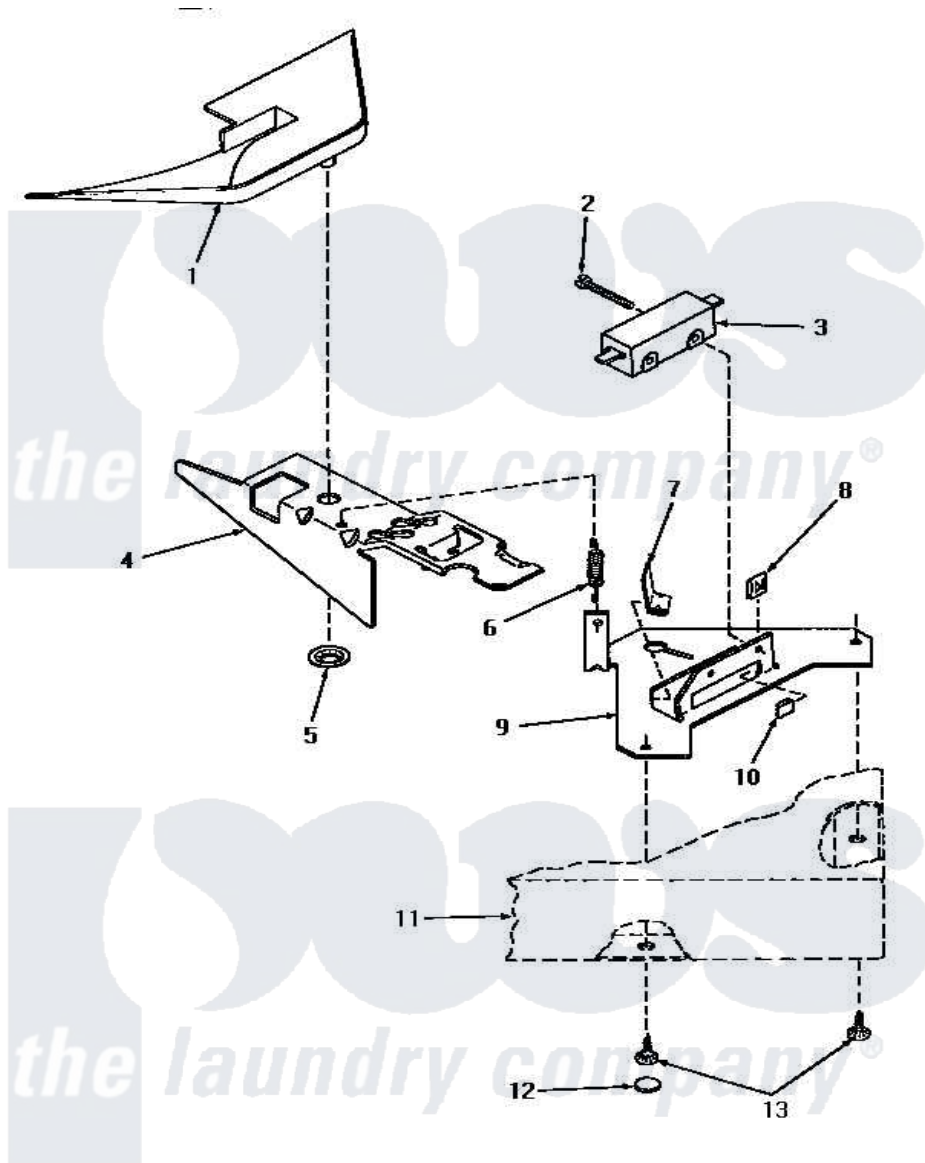

Amana HA4210 21 - SWITCH & BRACKET ASSY

SWITCH AND BRACKET ASSEMBLY

Amana [Residential Amana HA4210 Washer Parts](#) Parts Diagram 21 - SWITCH & BRACKET ASSY
 Click on the part number to view part

Item	Original Part Number	Replaced By	Status	Part Description
1	29042		Not Available	SHIELD, LID SWITCH
2	Q6516		Not Available	SCREW, 6-32 X 1 ROUND H
3	27249		Not Available	SWITCH
4	27602			Lever, Out-Of-Bal Switch
5	29043			Nut, Push
6	27603			Spring, Switch Lever
7	Y27837			Clip, Speed-"U" Type
8	27248		Not Available	NUT, SPEED U-TYPE
9	27250		Not Available	BRACKET, OUT-OF-BAL SWI
10	27610			Clip, U
11	Y00000000		Not Available	SEE NOTE CABINET TOP
12	28291		Not Available	WASHER
13	28193			Screw, 8-1/2 Tapping W/