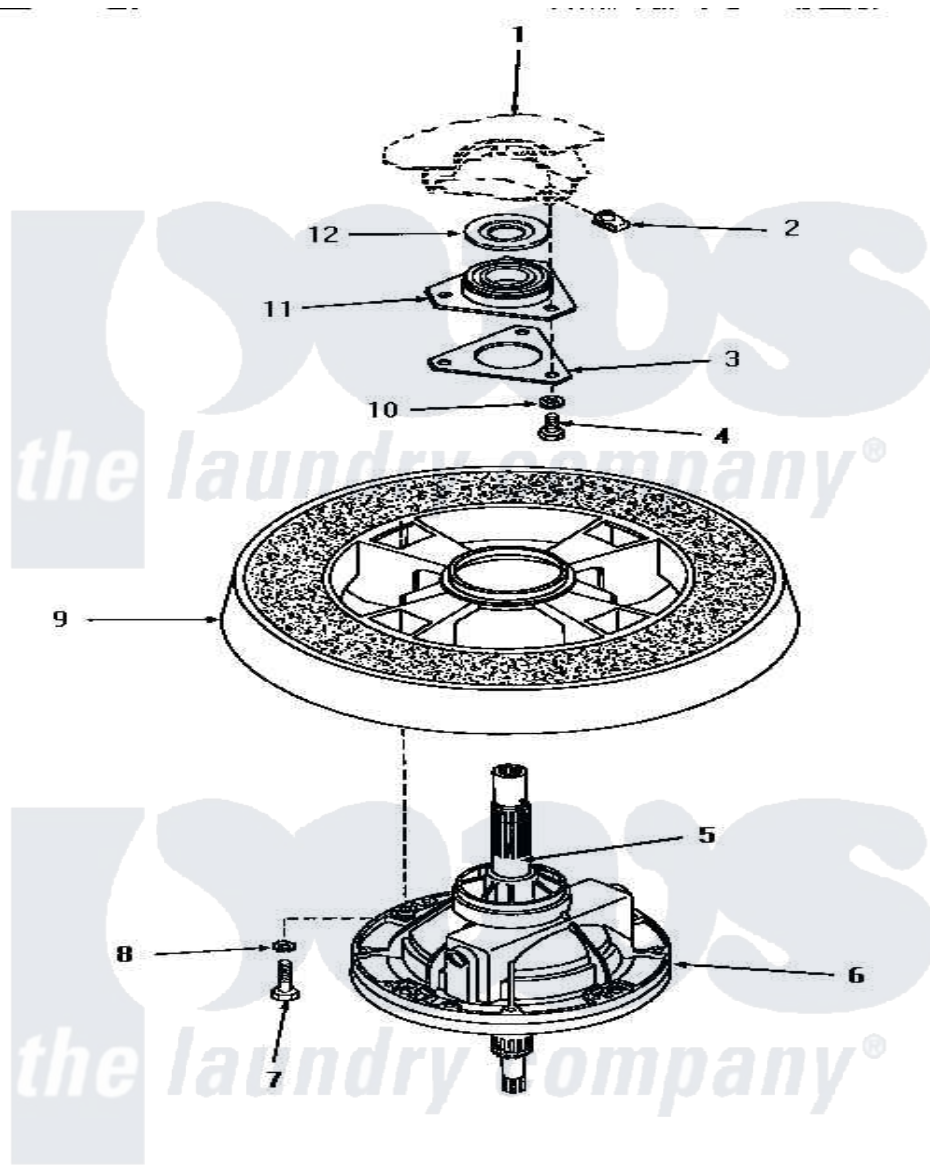

# Amana HA4210 22 - TRANSMISSION ASSY & BALANCE RING

## TRANSMISSION ASSEMBLY AND BALANCE RING

Amana [Residential Amana HA4210 Washer Parts](#) Parts Diagram 22 - TRANSMISSION ASSY & BALANCE RING  
 Click on the part number to view part

Item	Original Part Number	Replaced By	Status	Part Description
1	Y00000000		Not Available	SEE NOTE OUTER TUB
2	<a href="#">27222</a>			Nut, Retainer 5/16-18
3	27166		Not Available	WASHER,BEARING HOUSING
4	01355		Not Available	SCREW
5	<a href="#">27604P</a>			Never-Seeze 1 Oz Tube
6	30946		Not Available	TRANSMISSION ASSEMBLY
7	27200		Not Available	CAP SCREW
8	<a href="#">02431</a>			Lockwasher, 1/4 Ext Shk
9	Y29117		Not Available	ASSY,BALANCE RING-COMPL
10	<a href="#">04366</a>			Lockwasher, 5/16intshkp
11	27182	<a href="#">40004201P</a>		Main Bearing Assembly
12	<a href="#">27187</a>			Flinger