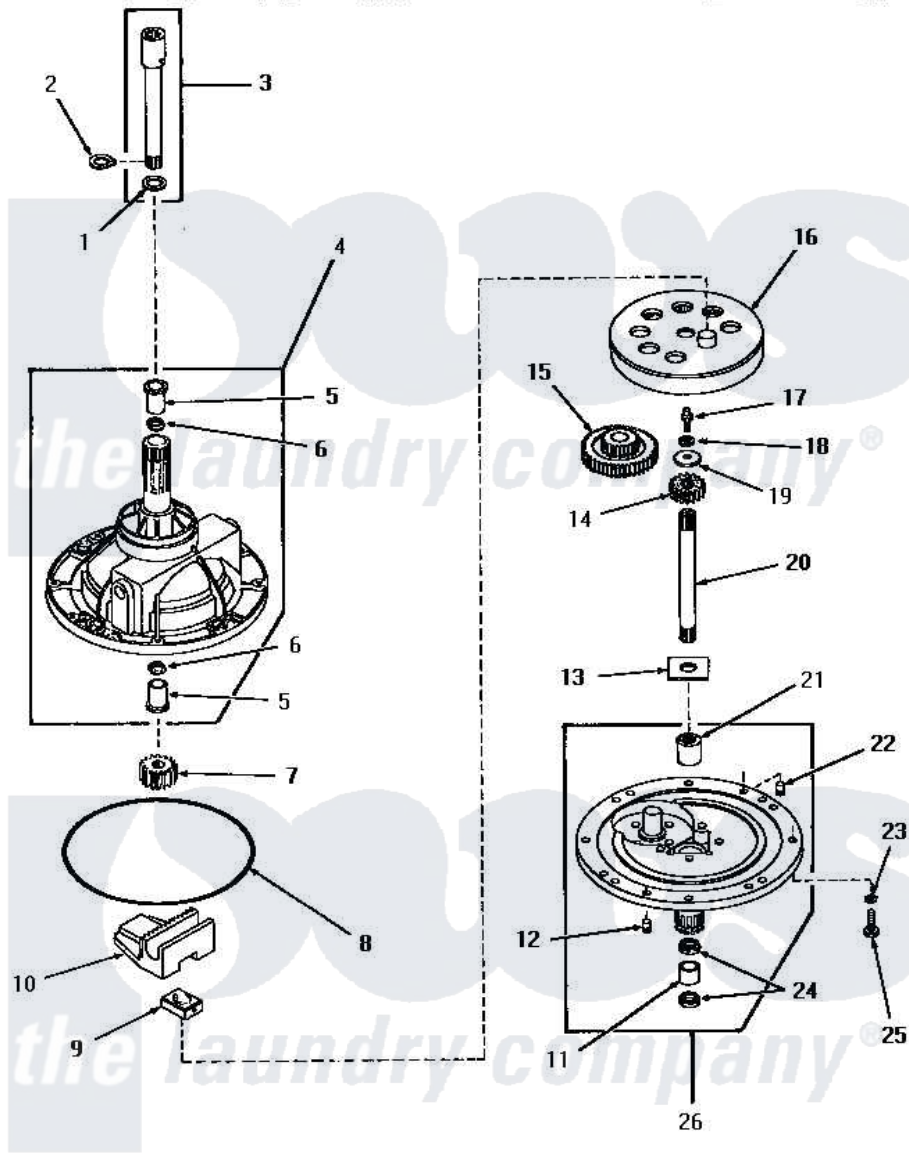

# Amana HA4211 01 - 28430 TRANSMISSION ASSY COMPONENTS

## COMPONENTS FOR 28430 TRANSMISSION ASSEMBLY

Amana [Residential Amana HA4211 Washer Parts](#) Parts Diagram 01 - 28430 TRANSMISSION ASSY COMPONENTS  
 Click on the part number to view part

Item	Original Part Number	Replaced By	Status	Part Description
1	Y00000000		Not Available	SEE NOTE SHIM WASHER -- (SEE NOTE)
2	<a href="#">27197</a>			Ring, Retaining
3	<a href="#">368P3</a>			Kit, Coupling And Shaft
4	27191		Not Available	TRANSMISSION CASE ASSEMBLY
"	28435		Not Available	TRANSMISSION CASE ASSEMBLY
5	27021		Not Available	BEARING
6	Y28114	<a href="#">40042701</a>		Seal- Oil
7	<a href="#">27003</a>			Pinion, Agitator
8	<a href="#">27028</a>			Gasket, Transmission Re
"	28434P		Not Available	LOCTITE
9	<a href="#">26493</a>			Slide
10	Y27001	<a href="#">Y31526</a>		Rack
11	<a href="#">27022</a>			Bearing
12	<a href="#">27172</a>			Pin, Dowel

13	<a href="#">27016</a>		Washer
14	<a href="#">29156</a>		Pinion, Input
15	<a href="#">27002</a>		Gear, Reduction
16	<a href="#">26577</a>		Assembly, Gear And Stud
17	27030	Not Available	SCREW, 1/4-20 SPECIAL
18	<a href="#">21456</a>		Lockwasher, 1/4 Intshkp
19	26509	<a href="#">40041501</a>	Washer
20	27081	<a href="#">27081P</a>	Shaft Input Package
21	27026	Not Available	COVER TRANSMISSION
22	<a href="#">27172</a>		Pin, Dowel
23	<a href="#">02431</a>		Lockwasher, 1/4 Ext Shk
24	Y28114	<a href="#">40042701</a>	Seal- Oil
25	<a href="#">20253</a>		Screw, Cap-1/4-20 X 1"
26	27192	Not Available	TRANSMISSION COVER ASSEMBLY
NI	27243	<a href="#">27243P</a>	Oil, CW Transmission F-