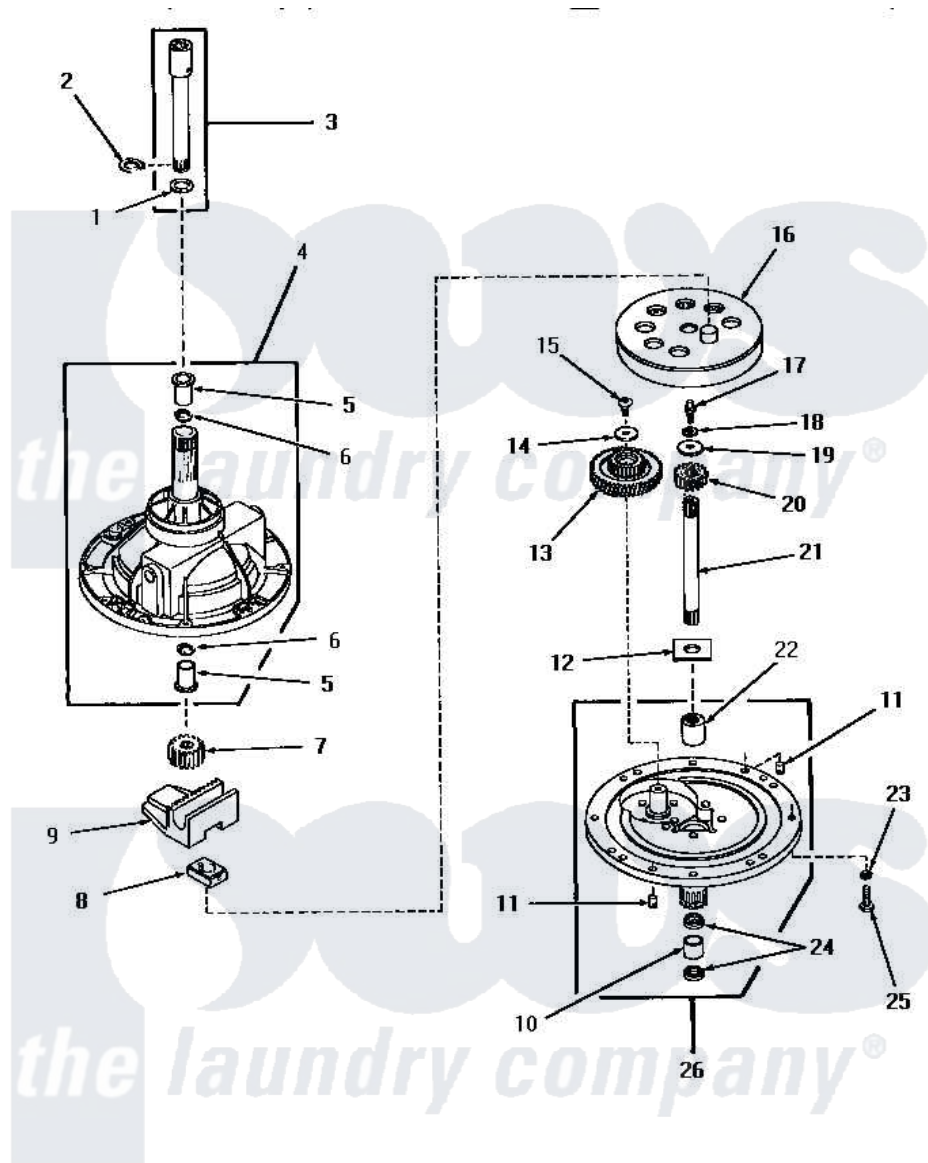

# Amana HA4211 02 - 30123 & 30946 TRANSMISSION ASSEMBLIES

## COMPONENTS FOR 30123 and 30946 TRANSMISSION ASSEMBLIES

Amana [Residential Amana HA4211 Washer Parts](#) Parts Diagram 02 - 30123 & 30946 TRANSMISSION ASSEMBLIES

[Click on the part number to view part](#)

Item	Original Part Number	Replaced By	Status	Part Description
1	Y00000000		Not Available	SEE NOTE SHIM WASHER -- (SEE NOTE)
2	<a href="#">27197</a>			Ring, Retaining
3	<a href="#">368P3</a>			Kit, Coupling And Shaft
4	28435		Not Available	TRANSMISSION CASE ASSEMBLY
5	27021		Not Available	BEARING
6	Y28114	<a href="#">40042701</a>		Seal- Oil
7	<a href="#">27003</a>			Pinion, Agitator
8	<a href="#">26493</a>			Slide
9	Y27001	<a href="#">Y31526</a>		Rack
10	<a href="#">27022</a>			Bearing
11	<a href="#">27172</a>			Pin, Dowel
12	<a href="#">27016</a>			Washer
13	<a href="#">29161</a>			Gear, Reduction
14	29260		Not Available	WASHER
15	<a href="#">29273</a>			Screw, 1/4-20 X 3/8

16	<a href="#">26577</a>		Assembly, Gear And Stud
17	27030	Not Available	SCREW, 1/4-20 SPECIAL
18	<a href="#">21456</a>		Lockwasher, 1/4 Intshkp
19	26509	<a href="#">40041501</a>	Washer
20	<a href="#">Y29160</a>		Pinion, Drive
21	27081	<a href="#">27081P</a>	Shaft Input Package
22	30893	<a href="#">WR2X4924</a>	Shim
23	<a href="#">02431</a>		Lockwasher, 1/4 Ext Shk
24	Y28114	<a href="#">40042701</a>	Seal- Oil
25	<a href="#">20253</a>		Screw, Cap-1/4-20 X 1"
26	30945	Not Available	ASSY, TRANSMISSION COVExREPLACE
NI	27243	<a href="#">27243P</a>	Oil, CW Transmission F-
"	28434P	Not Available	LOCTITE