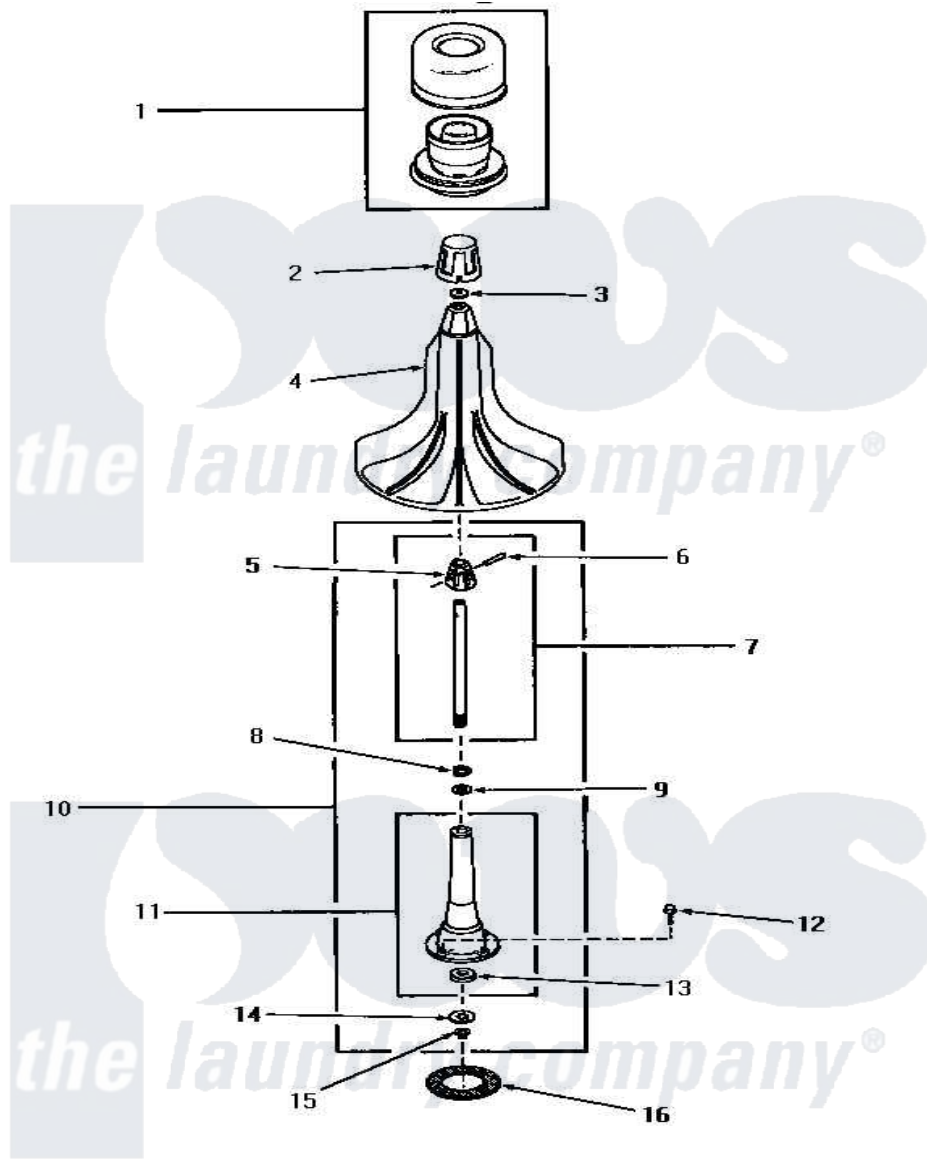

Amana HA4211 03 - AGITATOR & POST

AGITATOR AND POST

Amana [Residential Amana HA4211 Washer Parts](#) Parts Diagram 03 - AGITATOR & POST
 Click on the part number to view part

Item	Original Part Number	Replaced By	Status	Part Description
1	27707		Not Available	ASSY,DISPENSER-FABRIC
2	27138		Not Available	ASSY,AGITATOR CAP
3	27189			Washer, Agitator Cap
4	27120		Not Available	ASSY,AGITATOR
5	27174		Not Available	DRIVE BLOCK
6	20243			Pin, Taper
7	28091			Assembly, Agitator Shaft and Drive
8	20057	222T017P01		Washer FIB 21/32 ID X 1156 OD X 1/8
9	04704			Washer, .630id x 1.125od
10	28934		Not Available	AGITATOR POST ASSEMBLY
11	28933		Not Available	AGITATOR POST
12	27202	W10116787		Screw
13	10429		Not Available	WASHER,THRUST
14	27164			Washer, Spline
15	27197			Ring, Retaining