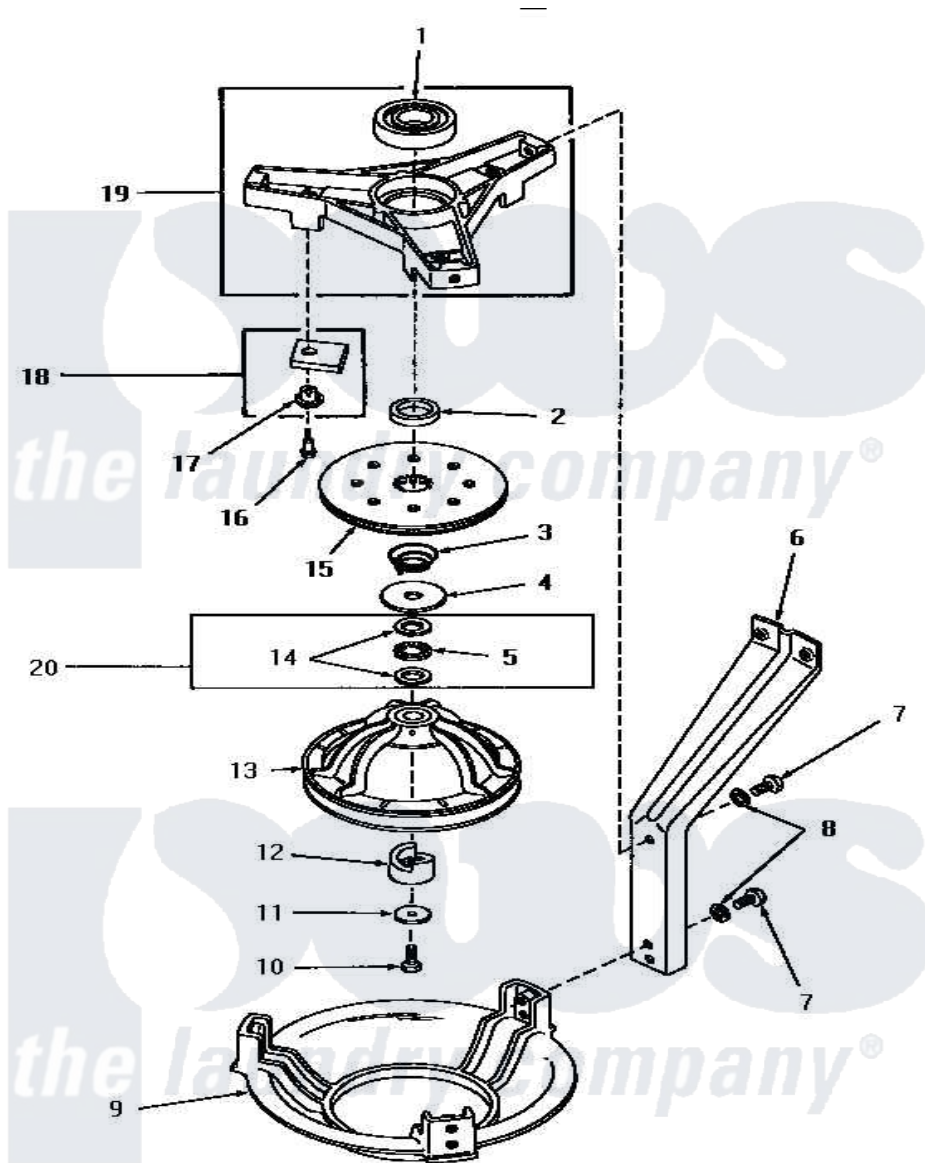

Amana HA4211 04 - BRG HSG/BRAKE/PULLEY & PIVOT DOME

BEARING HOUSING, BRAKE, PULLEY AND PIVOT DOME

Amana [Residential Amana HA4211 Washer Parts](#) Parts Diagram 04 - BRG HSG/BRAKE/PULLEY & PIVOT DOME

[Click on the part number to view part](#)

Item	Original Part Number	Replaced By	Status	Part Description
1	28944	40004001		Bearing, Main
2	27176			Spacer
3	27014	33435		Spring, Conical
4	27015	40063201		Washer, Flat
5	27025		Not Available	BEARING,NEEDLE THRUST
6	27090			Leg, Support
7	30016	40128701		Screw, 5/16-18 X .50
8	04366			Lockwasher, 5/16intshkp
9	27124		Not Available	DOME,PIVOT
10	27220	40063401		Screw, 1/4-20 x 5/8 Hex
11	26509	40041501		Washer
12	27018			Helix
13	30260	34232P		Kit-Pulley
"	27111	34232P		Kit-Pulley
14	27024		Not Available	NO LONGER AVAILABLE
15	26556	R9900474		Brake Assembly

16	26547		Screw, 10-24 Shoulder
17	29993		Sleeve, Anti-Rotation
18	348P3	R9900543	Pad-Brake
19	28913	35746	AssembLy, Bearing Housing-L
20	Y0000000	Not Available	SEE NOTE BEARING RACE AND NEEDLE BEARING -- (USED THROUGH SERIAL NO.4U029469)