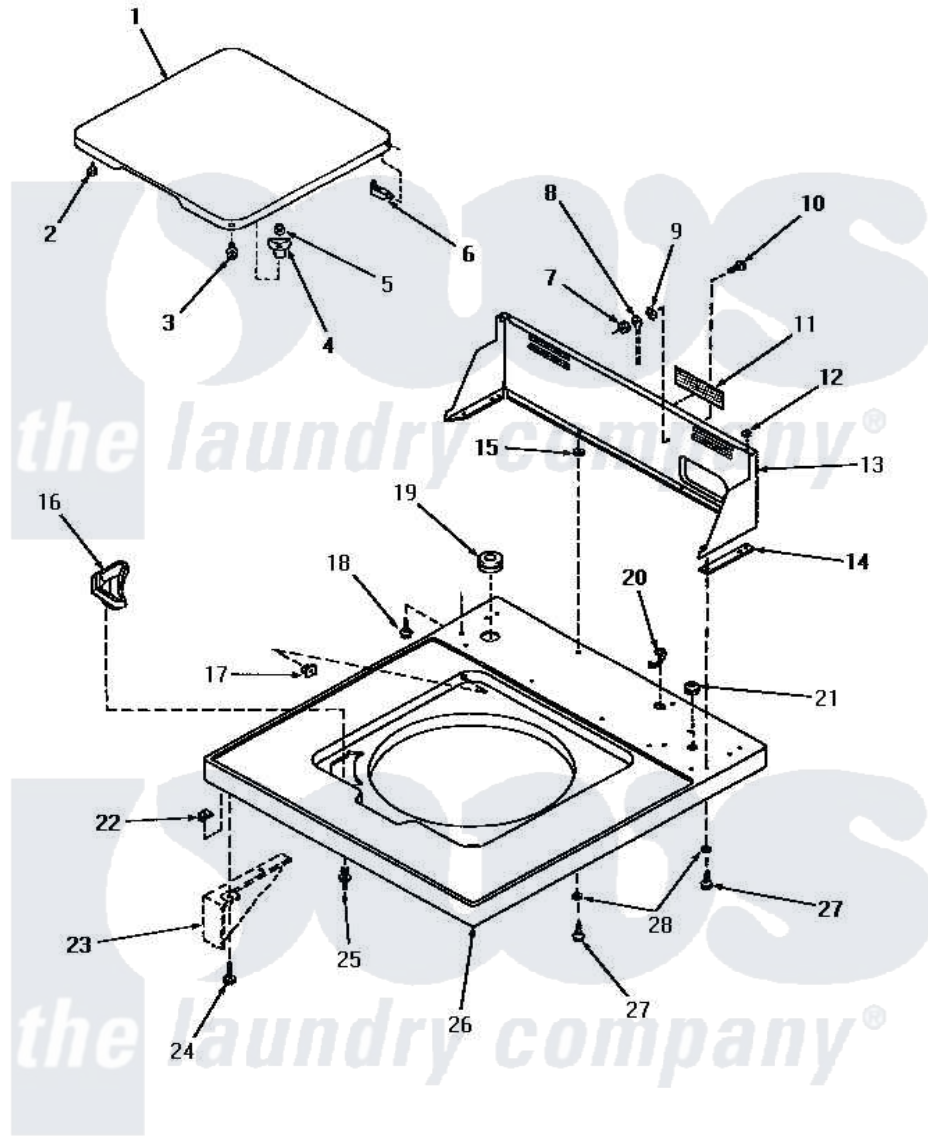

Amana HA4211 05 - CABINET TOP, LOADING DOOR & CONTROL HOOD

CABINET TOP, LOADING DOOR AND CONTROL HOOD

Amana [Residential Amana HA4211 Washer Parts](#) Parts Diagram 05 - CABINET TOP, LOADING DOOR & CONTROL HOOD

[Click on the part number to view part](#)

Item	Original Part Number	Replaced By	Status	Part Description
"	NOTE:		Not Available	2. SIPHON BREAK KIT MUST BE INSTALLED IN DRAIN HOSE IF THE DRAIN RECEPTACLE IS LOWER THAN THE CABINET TOP OF THE WASHER.
1	27665W		Not Available	LOADING DOOR, WHITE
"	27665A		Not Available	ASSY, LID
"	27665K		Not Available	LOADING DOOR, COFFEE
"	27665H		Not Available	LOADING DOOR, HARVEST GOLD
"	27665L		Not Available	LOADING DOOR, ALMOND
2	21685	40038001		Bumper
3	27203		Not Available	ASSY,SCREW & WASHER
4	27149			Catch, Lid Switch
5	21752			Nut, 8-32 Hex Brilock
6	27626		Not Available	HINGE,HIDDEN
7	03673		Not Available	NUT