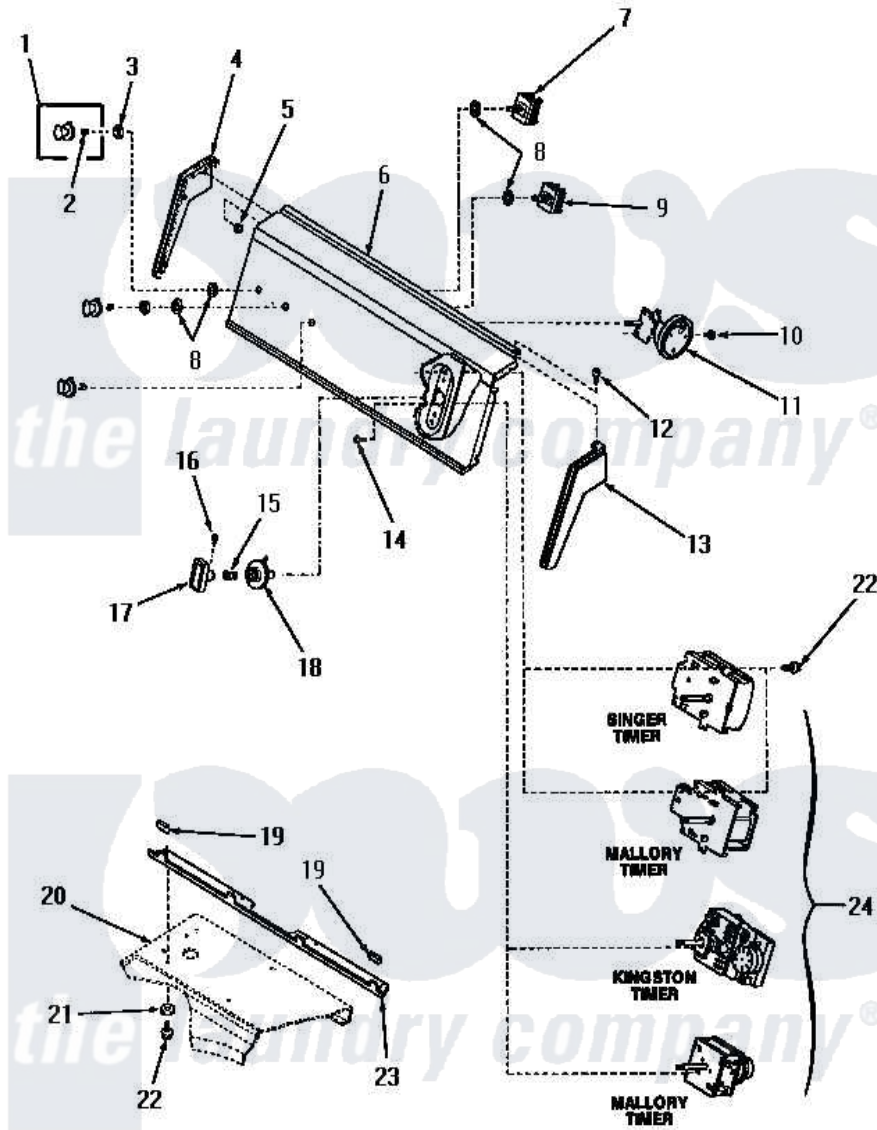

Amana HA4211 06 - CONTROL PANEL & CONTROLS

CONTROL PANEL AND CONTROLS

Amana [Residential Amana HA4211 Washer Parts](#) Parts Diagram 06 - CONTROL PANEL & CONTROLS
 Click on the part number to view part

Item	Original Part Number	Replaced By	Status	Part Description
"	NOTE:		Not Available	USE SHIM WASHER AS REQUIRED TO OBTAIN A MINIMUM OF .005 INCH TO A MAXIMUM OF .015 INCH CLEARANCE BETWEEN COUPLING AND FLANGED BEARING.
1	28124		Not Available	ASSY,KNOB-SWITCH
2	10519		Not Available	RETAINER
3	57584		Not Available	NUT
4	25124		Not Available	CONTROL HOOD END, LEFT
5	25126	5303284616		Clip
6	28996		Not Available	ASSY,CONTROL PANEL
"	28576		Not Available	PANEL,CONTROL
7	28118		Not Available	SWITCH,WATER TEMPERATU
8	91176			Lockwasher, 3/8 Intshkp
9	28117		Not Available	SWITCH,MOTOR-3SP
10	23962	W10116760		Screw

11	27778		Switch, Pressure
12	25232	Not Available	SCREW,8AB-18X7/8 OVAL
13	25123	Not Available	CONTROL HOOD END, RIGHT
14	70212		Screw, 8-32 X 5/32 RD H
15	26319		Spring
16	26318		Screw, 8-32 X 1/4 Set S
17	28120	Not Available	TIMER KNOB
18	28287	Not Available	TIMER KNOB INDICATOR
19	24859	Not Available	SLEEVE,SUPPORT ANGLE
20	Y00000000	Not Available	SEE NOTE CABINET TOP
21	20493		Washer, 11/64 ID x 3/8 OD
22	23962	W10116760	Screw
23	23360	Not Available	ANGLE
24	28093		Timer
"	28917	Not Available	TIMER