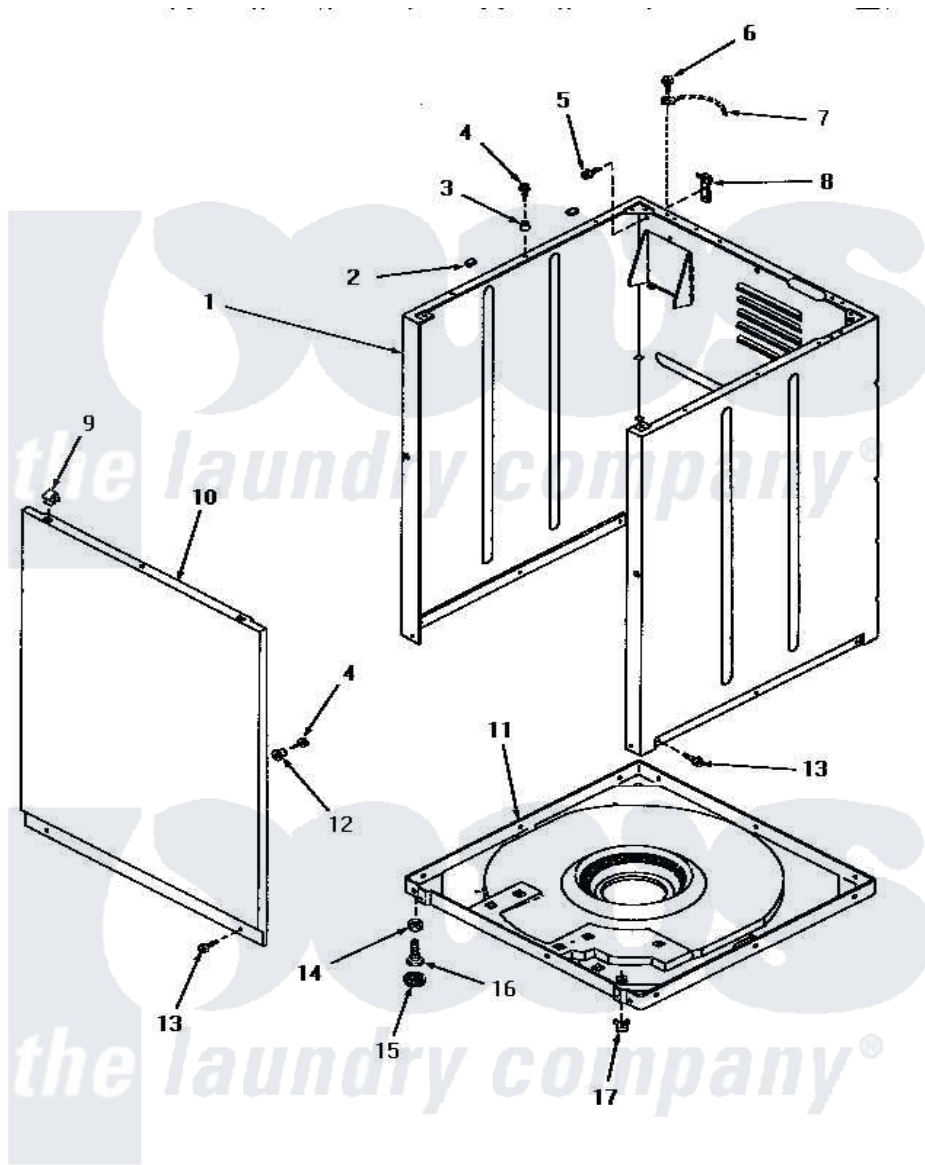

Amana HA4211 07 - FRONT PANEL, CABINET & BASE

FRONT PANEL, CABINET AND BASE

Amana [Residential Amana HA4211 Washer Parts](#) Parts Diagram 07 - FRONT PANEL, CABINET & BASE
 Click on the part number to view part

Item	Original Part Number	Replaced By	Status	Part Description
1	27092W		Not Available	CABINET, WHITE
"	27092L	38612LP		Kit Service Cabinet
"	29168W	38612WP		Kit-Servic
"	29168A		Not Available	CABINET, AVOCADO
"	27092A		Not Available	CABINET, AVOCADO
"	29168L		Not Available	CABINET, ALMOND
"	29168H		Not Available	CABINET, HARVEST GOLD
"	27092K		Not Available	CABINET, COFFEE
"	29168K		Not Available	CABINET, COFFEE
"	27092H		Not Available	CABINET, HARVEST GOLD
2	Y56128			Pad, Bumper
3	56079	505187		Locator, Panel
4	56086	Y014874		Screw, Idler Arm And Sleeve
5	51780	3390631		Screw, 10-16 X 3/8
6	56392		Not Available	SCREW,8-18 X 3/8 TAPPI
7	Y00000000		Not Available	SEE NOTE GROUND WIRE, GREEN

8	Y27103		Hinge, Hold-Down Lug
9	28835	22001650	Fastener, Spring
10	27072A		Not Available
"	27072K		Not Available
"	27072H		Not Available
"	27072L	32708LP	Panel, Front
"	27072W		Not Available
11	29757		Not Available
12	28102		Locator, Panel
13	27196	27001200	Screw
14	Y21899	40038101	Nut, Leg
15	21749	40016001	Foot, Rubber
16	20409	22003428	Leg, Adjustable
17	28837		Not Available
NI	26594P		Grease, Silicone - 2 Oz Tube