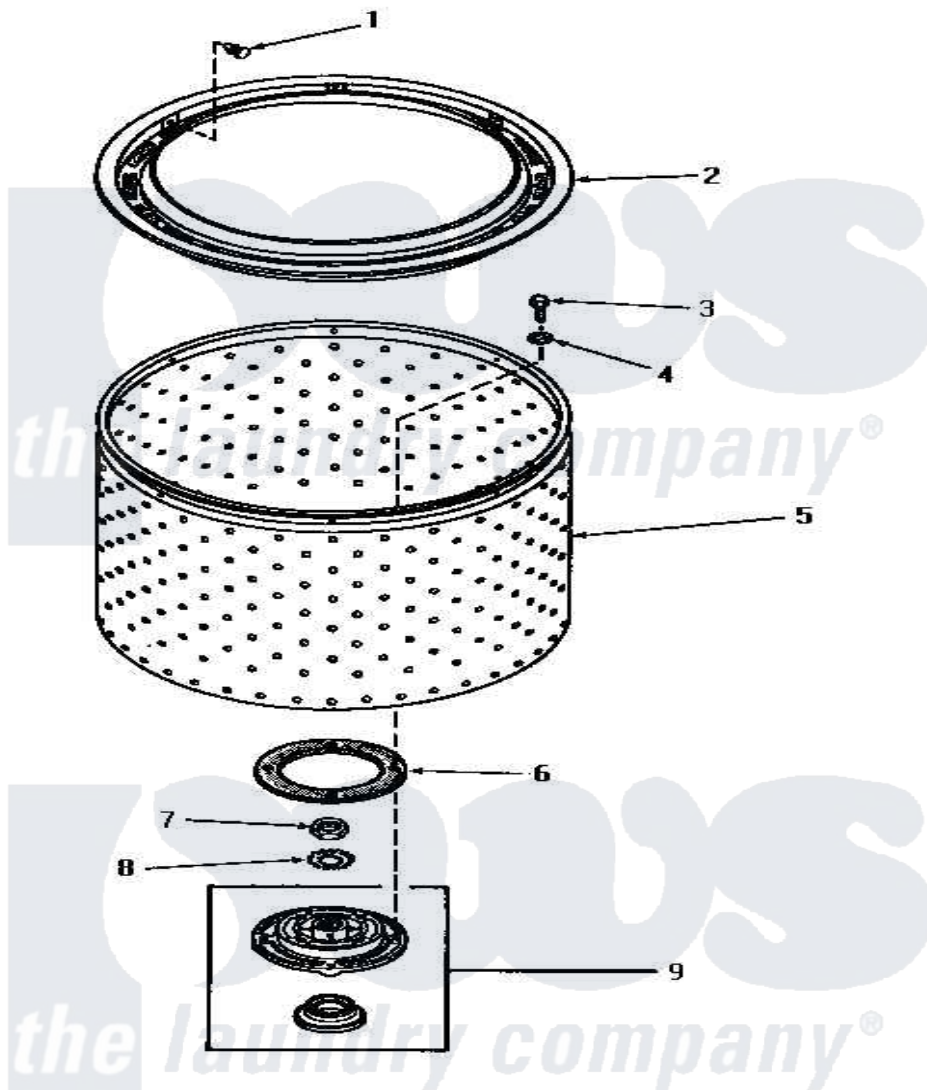

# Amana HA4211 10 - LINT FILTER, WASHTUB & HUB

THROUGH  
F349 0044

## LINT FILTER, WASHTUB AND HUB

Amana [Residential Amana HA4211 Washer Parts](#) Parts Diagram 10 - LINT FILTER, WASHTUB & HUB  
[Click on the part number to view part](#)

Item	Original Part Number	Replaced By	Status	Part Description
1	<a href="#">29474</a>			Fastener, Lint Filter
2	27123	<a href="#">33521</a>		Filter Lint/Clothes Guard
3	27202	<a href="#">W10116787</a>		Screw
4	<a href="#">28094</a>			Gasket
5	<a href="#">27074</a>			Motor
"	27073		Not Available	WASHTUB, PORCELAIN
6	27125	<a href="#">39122</a>		Gasket, Washtub
7	Y29220	<a href="#">40016301</a>		Nut, Lock
8	<a href="#">27163</a>			Lockwasher
9	28780	<a href="#">356P3</a>		Kit, Seal-Washer