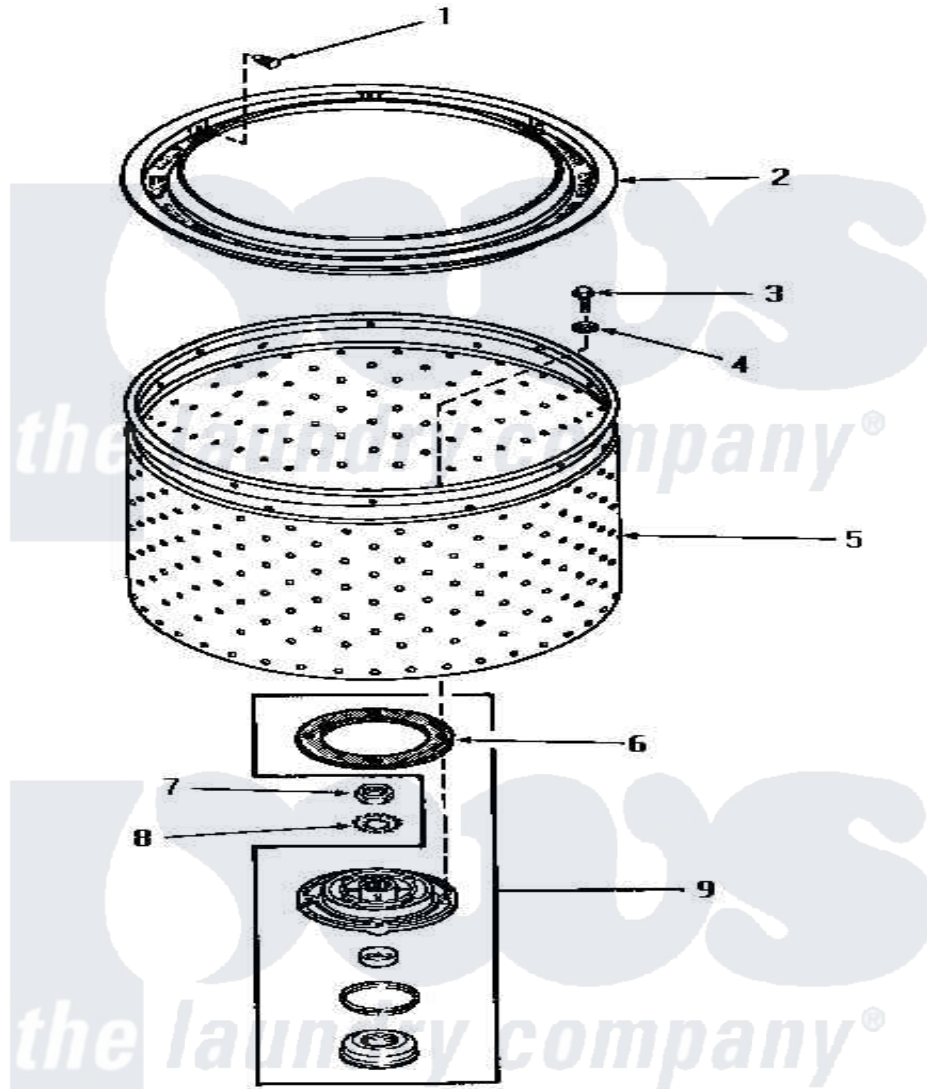

Amana HA4211 11 - LINT FILTER, WASHTUB & HUB

STARTING
F349 0045

LINT FILTER, WASHTUB AND HUB

Amana Residential Amana HA4211 Washer Parts Parts Diagram 11 - LINT FILTER, WASHTUB & HUB
Click on the part number to view part

Item	Original Part Number	Replaced By	Status	Part Description
1	29474			Fastener, Lint Filter
2	27123	33521		Filter Lint/Clothes Guard
3	27202	W10116787		Screw
4	28094			Gasket
5	28138		Not Available	WASHTUB, STAINLESS STEEL
"	29074	39252P		Wash Tub
6	27125	39122		Gasket, Washtub
7	Y29220	40016301		Nut, Lock
8	27163			Lockwasher
9	356P3			Kit, Seal-Washer