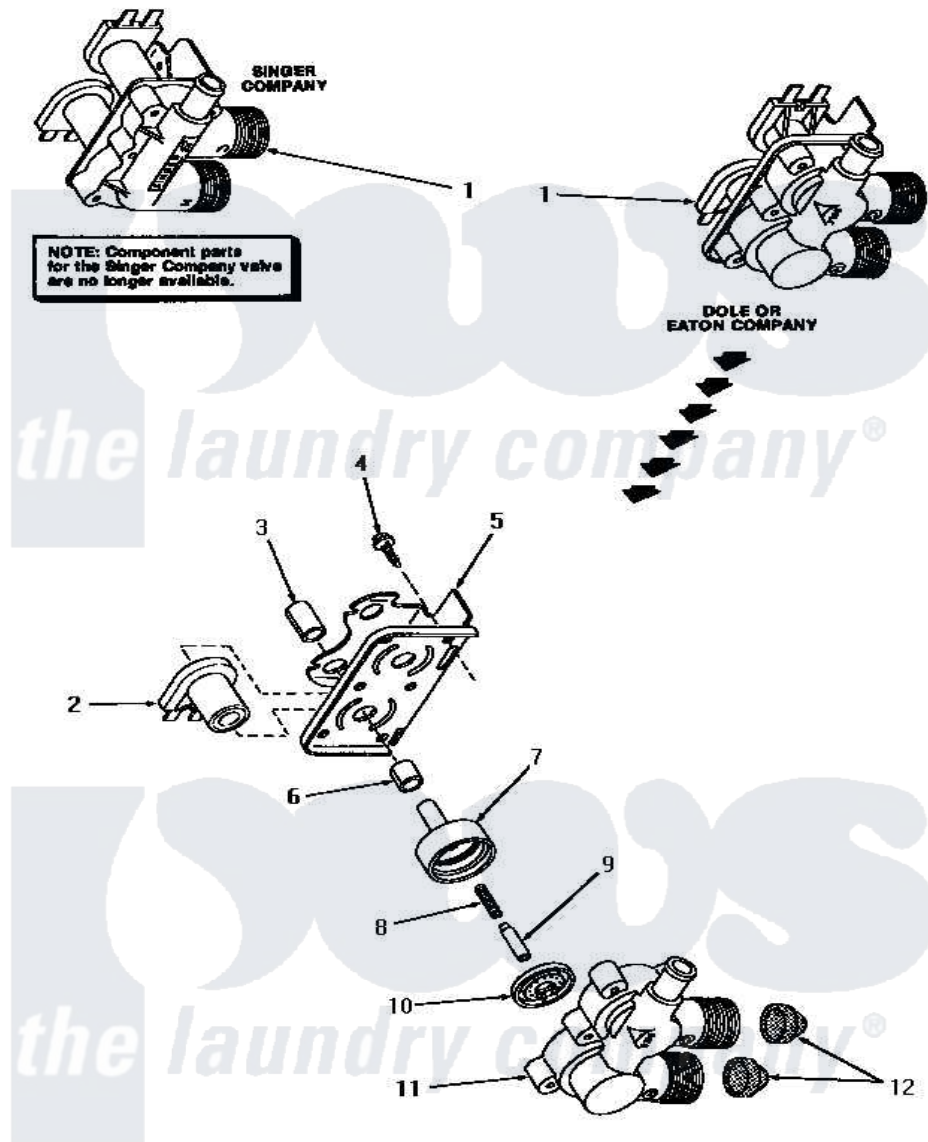

Amana HA4211 12 - MIXING VALVE ASSY

MIXING VALVE ASSEMBLY

Amana [Residential Amana HA4211 Washer Parts](#) Parts Diagram 12 - MIXING VALVE ASSY

[Click on the part number to view part](#)

Item	Original Part Number	Replaced By	Status	Part Description
1	27156	33930		Valve, Mixing
2	24126	33930		Valve, Mixing
3	24128		Not Available	SLEEVE, LONG
4	25817C		Not Available	SCREW
5	Y24158		Not Available	MOUNTING BRACKET
6	24129		Not Available	SLEEVE, SHORT
7	24130			Guide, Armature
8	24131		Not Available	SPRING
9	24132		Not Available	ARMATURE
10	24134		Not Available	DIAPHRAGM
11	Y24159	33930		Valve, Mixing
12	24122	22002960		Strainer, Washer Inlet