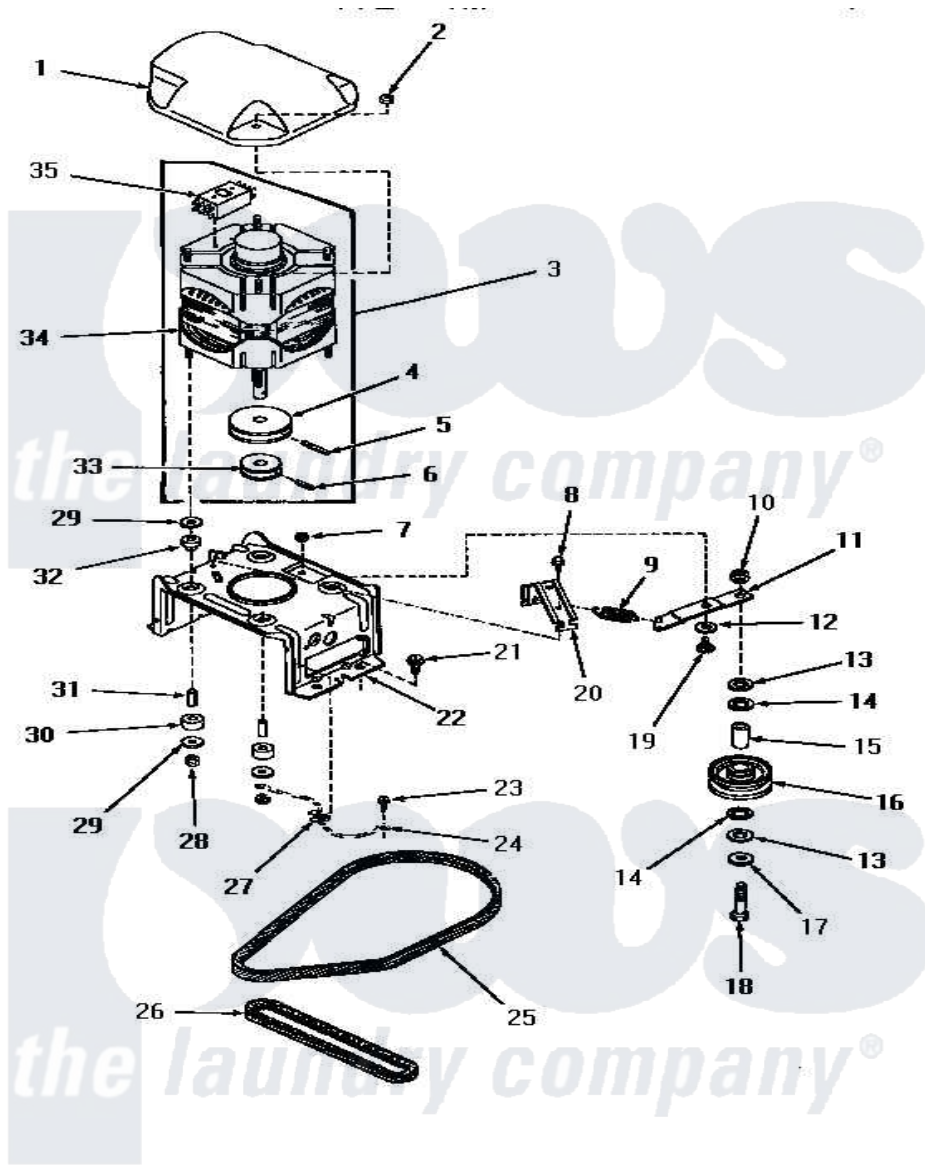

Amana HA4211 13 - MOTOR, MTG BRACKET, BELTS & IDLER ASSY

MOTOR, MOUNTING BRACKET, BELTS AND IDLER ASSEMBLY
(through Serial No. C3486773)

Amana [Residential Amana HA4211 Washer Parts](#) Parts Diagram 13 - MOTOR, MTG BRACKET, BELTS & IDLER ASSY
Click on the part number to view part

Item	Original Part Number	Replaced By	Status	Part Description
1	27136			Shield, Motor
2	27201			Locknut
3	27179	27179P		Motor-Drve
4	27171		Not Available	PULLEY,MOTOR
5	23750			Pin, Roll
6	10416			Pin, Roll
7	52566	27001225		Nut, Jam Mid Lock 1/4-20
8	56264	27001200		Screw
9	27928		Not Available	SPRING
10	56156	358160		Nut
11	27135			Lever, Idler
12	81392	40054701		Washer
13	28018		Not Available	WASHER
14	27210		Not Available	WASHER
15	27601		Not Available	BEARING
16	27212	R9900487		Sheet

17	27211	Not Available	WASHER
18	27209		Bolt
19	27229	40038901	Screw, 1/4-20
20	27929		Xarm Spring
21	27157		Screw, 10-24 X 5/8 Spec
22	27112	Not Available	MOTOR MOUNTING BRACKET
23	26592	Not Available	HEX HEAD SCREW
24	Y00000000	Not Available	SEE NOTE GROUND WIRE, GREEN
25	27246	R9900487	Sheet
26	27155		Belt, Pump
27	Y00161	B5733302	Clip, Ground
28	23604		Nut, Hex 10-32 Lock
29	03888	Not Available	WASHER
30	01953	Not Available	WASHER,LOWER MOTOR MOU
31	27181	Not Available	SPACER,MOTOR
32	01952A		Mounting, Rubber
33	Y27104	Not Available	PULLEY,MOTOR
34	27772	27179P	Motor-Drve
35	24139	Not Available	SWITCH,MOTOR
"	24140	Not Available	SWITCH,MOTOR
"	24142	Not Available	SWITCH,MOTOR
"	Y24149		Switch, Motor
NI	258P3	Not Available	KIT,CAPACITOR