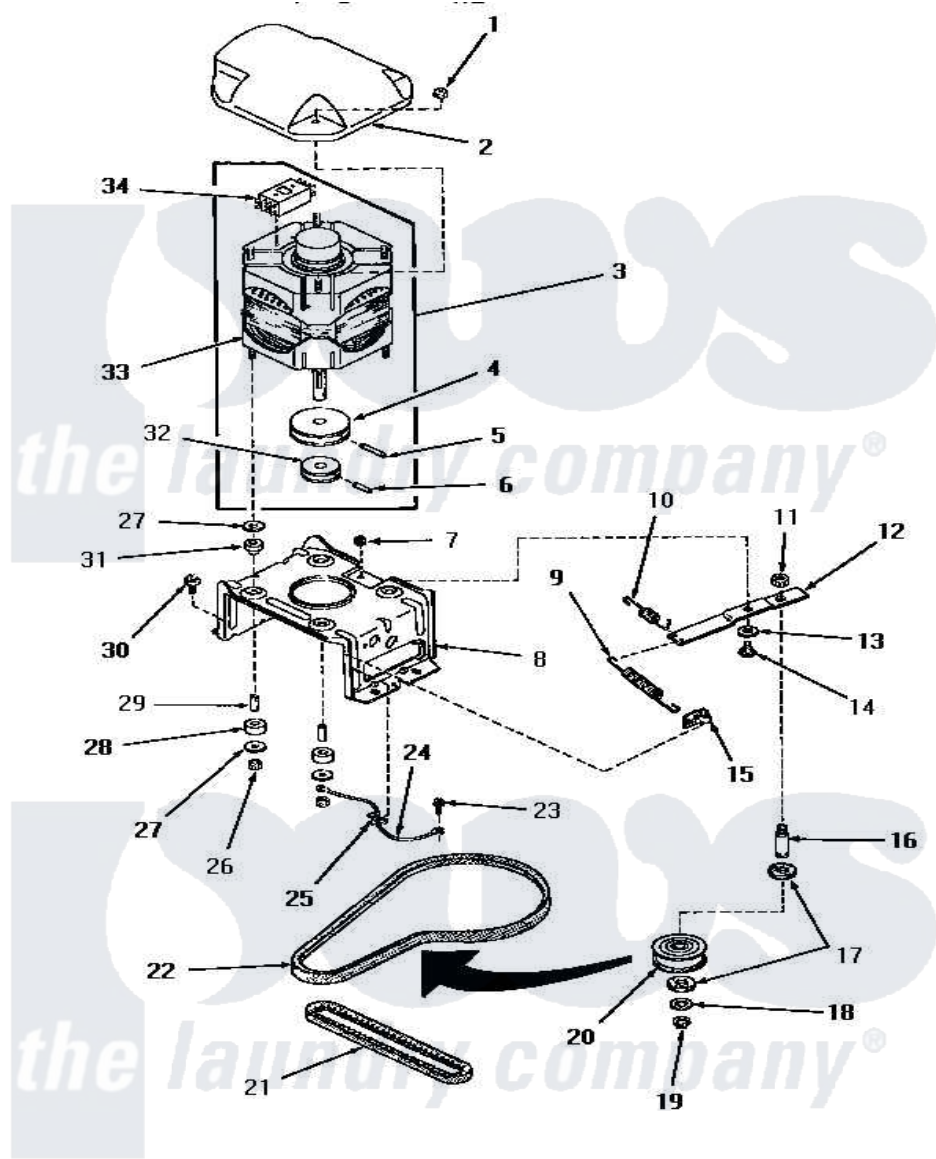

Amana HA4211 14 - MOTOR, MTG BRACKET, BELTS & IDLER ASSY

MOTOR, MOUNTING BRACKET, BELTS AND IDLER ASSEMBLY
(starting with Serial No. C3486774)

Amana [Residential Amana HA4211 Washer Parts](#) Parts Diagram 14 - MOTOR, MTG BRACKET, BELTS & IDLER ASSY
Click on the part number to view part

Item	Original Part Number	Replaced By	Status	Part Description
1	27201			Locknut
2	27136			Shield, Motor
3	27179	27179P		Motor-Drve
4	27171		Not Available	PULLEY,MOTOR
5	23750			Pin, Roll
6	10416			Pin, Roll
7	52566	27001225		Nut, Jam Mid Lock 1/4-20
8	28791			Bracket, Motor Mount
9	28807	37366		Spring, Idler
10	30620		Not Available	SPRING,IDLER LEVER HEL
11	28803	2221070		Clamp, Nylon
12	31054	40041002		Lever, Idler
13	81392	40054701		Washer
14	27229	40038901		Screw, 1/4-20
15	28849			Clip, Spring
16	28802			Shaft, Idler

17	Y29443		Washer, Felt
18	52549		Washer, 501 ID X3/4 Odx
19	23748		Ring, Retaining
20	28800	Not Available	WHEEL, IDLER
21	27155		Belt, Pump
22	28808		Belt, Agitate And Spin
23	26592	Not Available	HEX HEAD SCREW
24	Y00000000	Not Available	SEE NOTE GROUND WIRE, GREEN
25	Y00161	B5733302	Clip, Ground
26	23604		Nut, Hex 10-32 Lock
27	03888	Not Available	WASHER
28	01953	Not Available	WASHER, LOWER MOTOR MOU
29	27181	Not Available	SPACER, MOTOR
30	27157		Screw, 10-24 X 5/8 Spec
31	01952A		Mounting, Rubber
32	Y27104	Not Available	PULLEY, MOTOR
33	27772	27179P	Motor-Drve
"	30895	27179P	Motor-Drve
34	24139	Not Available	SWITCH, MOTOR
"	24140	Not Available	SWITCH, MOTOR
"	30895A	30895AP	Switch Motor-W/Instr
"	30897A	30897AP	Switch- MO
"	24142	Not Available	SWITCH, MOTOR
"	Y24149		Switch, Motor
NI	20605	Not Available	LUBE, HI TEMPERATURE-56
"	258P3	Not Available	KIT, CAPACITOR