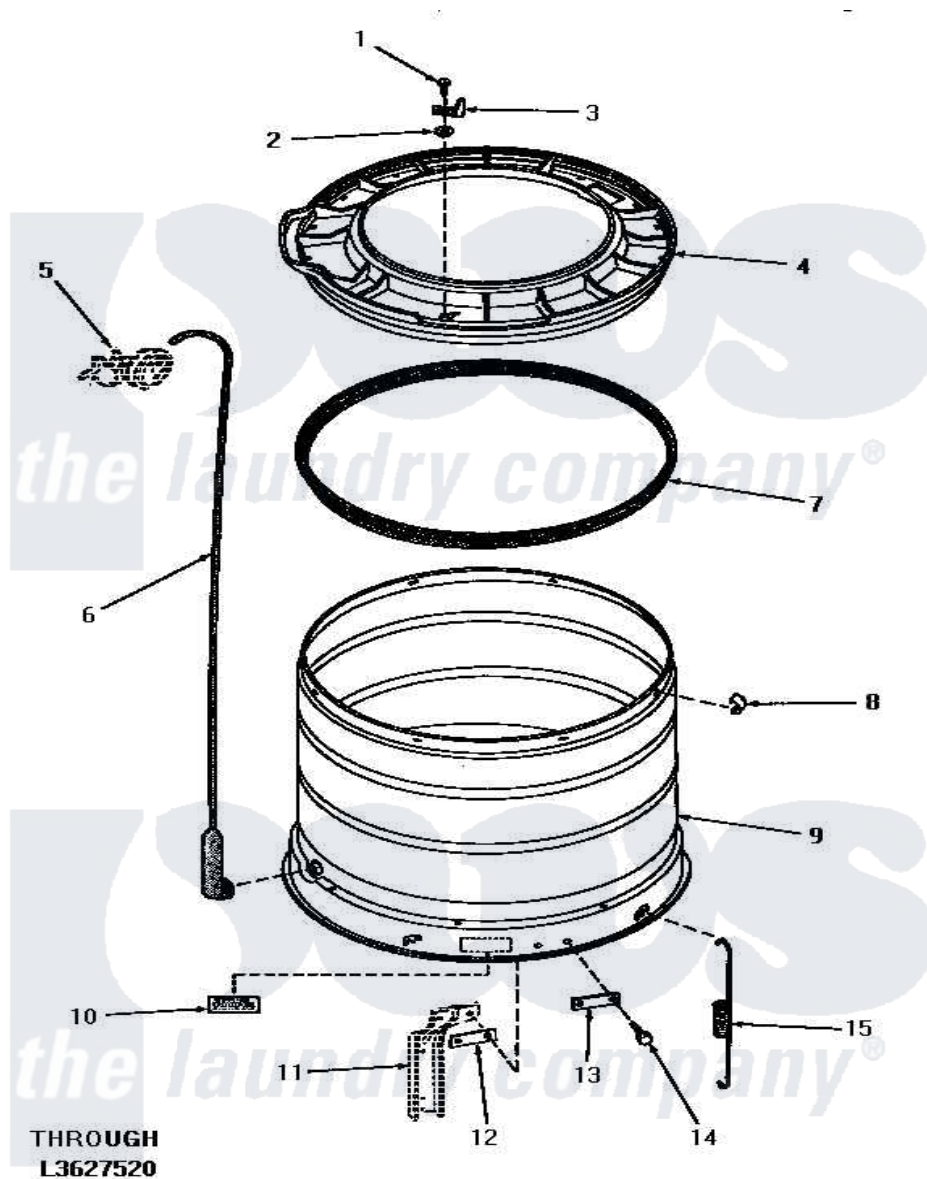

# Amana HA4211 15 - OUTER TUB, COVER & PRESSURE HOSE

THROUGH  
L3627520

## OUTER TUB, COVER AND PRESSURE HOSE

Amana [Residential Amana HA4211 Washer Parts](#) Parts Diagram 15 - OUTER TUB, COVER & PRESSURE HOSE

[Click on the part number to view part](#)

Item	Original Part Number	Replaced By	Status	Part Description
1	25723	<a href="#">27001200</a>		Screw
2	<a href="#">03815</a>			Lockwasher, No.10 Ext Shk
3	<a href="#">27247</a>			Trigger, Out-Of-Bal Swi
4	27137	<a href="#">31153</a>		Cover Outer Tub
5	Y00000000		Not Available	SEE NOTE PRESSURE SWITCH
6	29077		Not Available	ASSY,PRESSURE FILL HOSxREPLACE
7	<a href="#">27184</a>			Gasket, Tub Cover
8	Y27017		Not Available	CLIP,SPRING
9	27071		Not Available	OUTER TUB
10	Y27195		Not Available	STICKER
11	Y00000000		Not Available	SEE NOTE SUPPORT LEG
12	<a href="#">27927</a>			Plate, Leg .032
13	<a href="#">27926</a>			Plate, Leg .063
14	27205	<a href="#">40128701</a>		Screw, 5/16-18 X .50
15	<a href="#">27239</a>			Spring, Leg