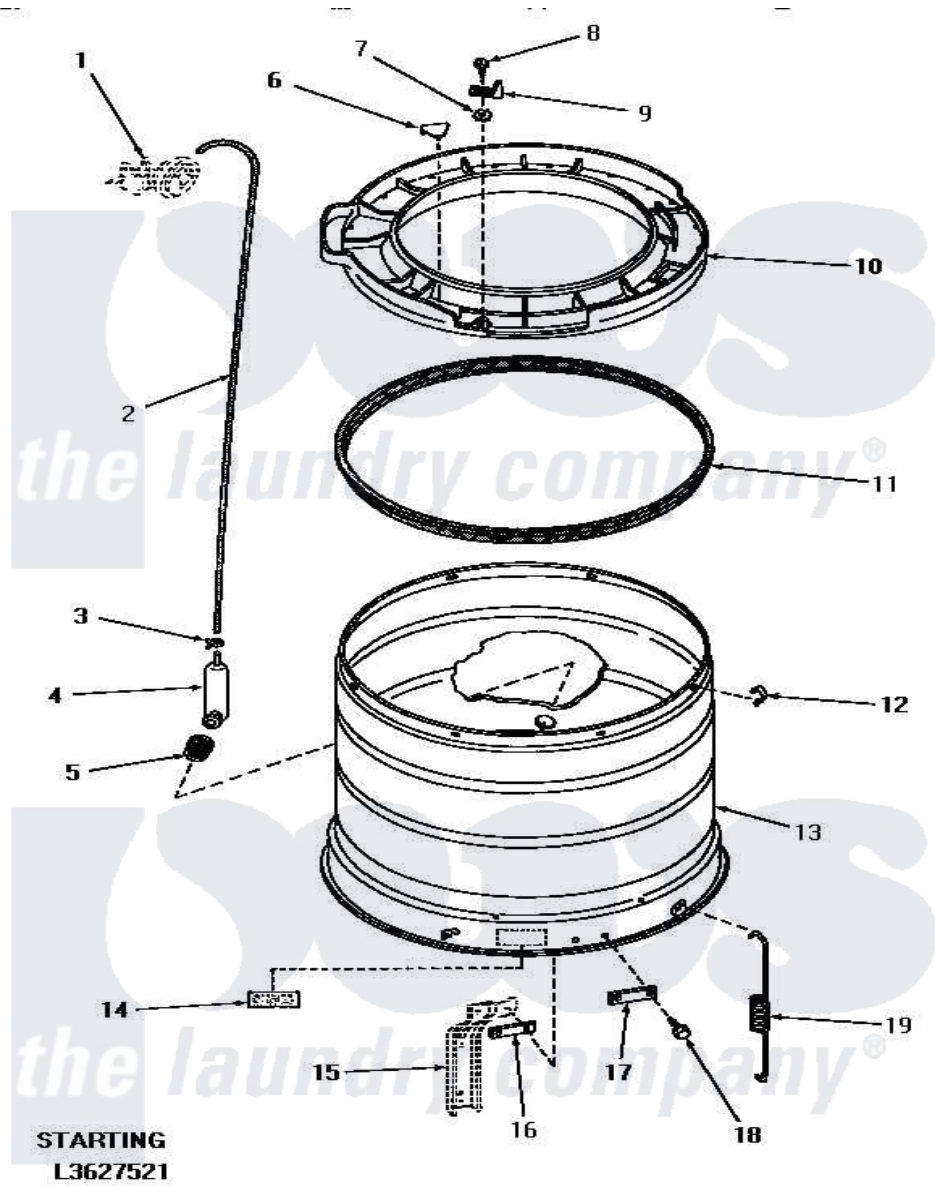

Amana HA4211 16 - OUTER TUB, COVER & PRESSURE HOSE

OUTER TUB, COVER AND PRESSURE HOSE

Amana [Residential Amana HA4211 Washer Parts](#) Parts Diagram 16 - OUTER TUB, COVER & PRESSURE HOSE
 Click on the part number to view part

Item	Original Part Number	Replaced By	Status	Part Description
1	Y00000000		Not Available	SEE NOTE PRESSURE SWITCH
2	29213	39125		Tubing 31
3	Y22294	596669		Clamp, Manifold
4	29116		Not Available	PRESSURE ACCUMULATOR
5	29175	40037801		Grommet
6	29901		Not Available	PLUG,SNAP-IN-OUTER TUB
7	03815			Lockwasher, No.10 Ext Shk
8	25723	27001200		Screw
9	27247			Trigger, Out-Of-Bal Swi
10	29555	31153		Cover Outer Tub
11	27184			Gasket, Tub Cover
12	Y27017		Not Available	CLIP,SPRING
13	29232		Not Available	OUTER TUB
14	Y27195		Not Available	STICKER
15	Y00000000		Not Available	SEE NOTE SUPPORT LEG
16	27927			Plate, Leg .032