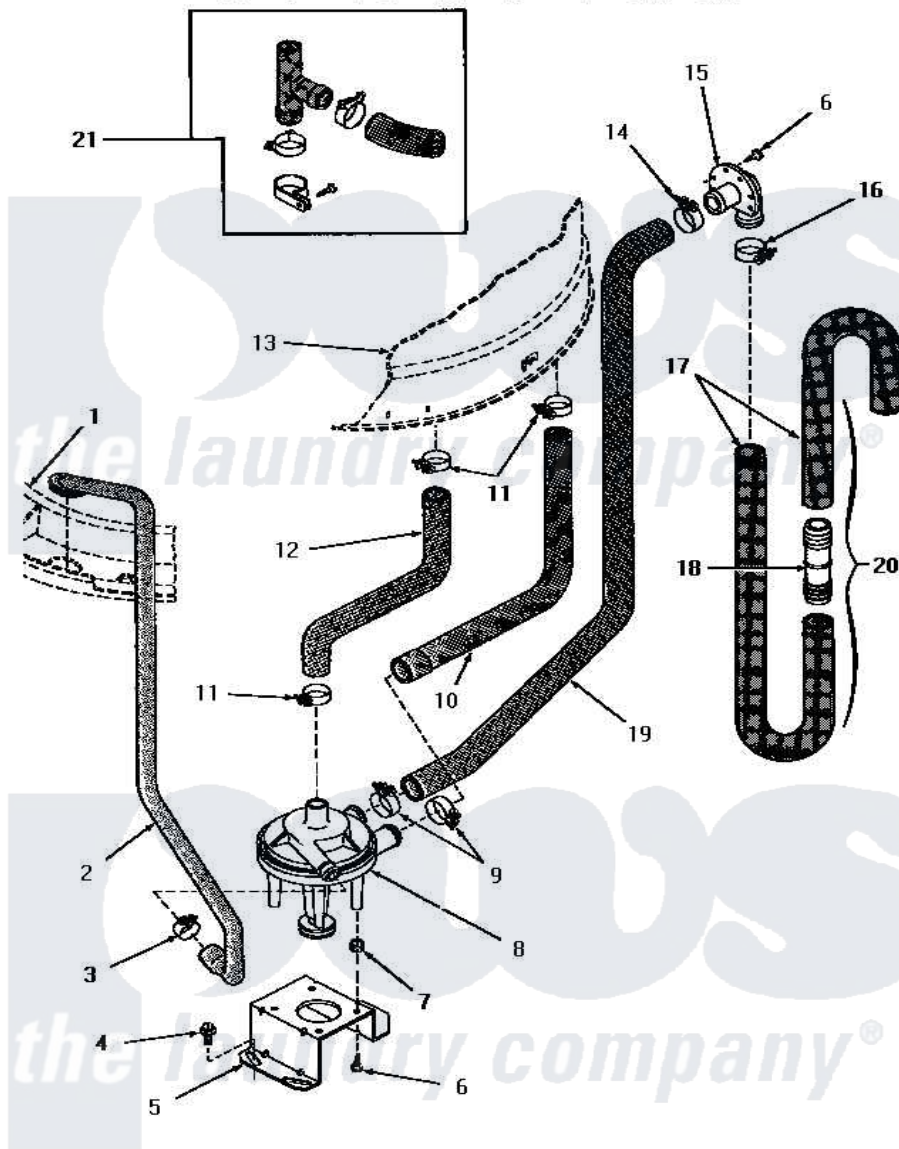

Amana HA4211 18 - PUMP ASSY/BRKT/HOSES & SIPHON BREAK KIT

PUMP ASSEMBLY, BRACKET, HOSES AND SIPHON BREAK KIT (Models equipped with rubber drain hose)

Amana [Residential Amana HA4211 Washer Parts](#) Parts Diagram 18 - PUMP ASSY/BRKT/HOSES & SIPHON BREAK KIT

[Click on the part number to view part](#)

Item	Original Part Number	Replaced By	Status	Part Description
1	Y00000000		Not Available	SEE NOTE OUTER TUB COVER
2	27232		Not Available	HOSE
3	27644	285655		Clamp, Hose
4	27157			Screw, 10-24 X 5/8 Spec
5	27105			Bracket, Pump Mounting
6	51784		Not Available	SCREW,10B-16 X 1/2 HEX
7	27063			On-Sert
8	27065	31968		Assembly, Pump NA
9	27153	285655		Clamp, Hose
10	27160		Not Available	HOSE,TUB TO PUMP-DRAIN
11	27151	285655		Clamp, Hose
12	27159		Not Available	HOSE,TUB TO PUMP
13	Y00000000		Not Available	SEE NOTE OUTER TUB
14	20391	285655		Clamp, Hose
15	23553		Not Available	ELBOW,DRAIN HOSE-PLAST

16	20211	285655	Clamp, Hose
17	28293		Hose, Drain
18	25863	16272	Connector, Straight
19	27161		Hose, Pump To Drain Val
20	Y00000000		Not Available SEE NOTE DRAIN HOSE AND HOSE COUPLER -- (SEE NOTE 1)
21	297P3	76660	Break-Sphn