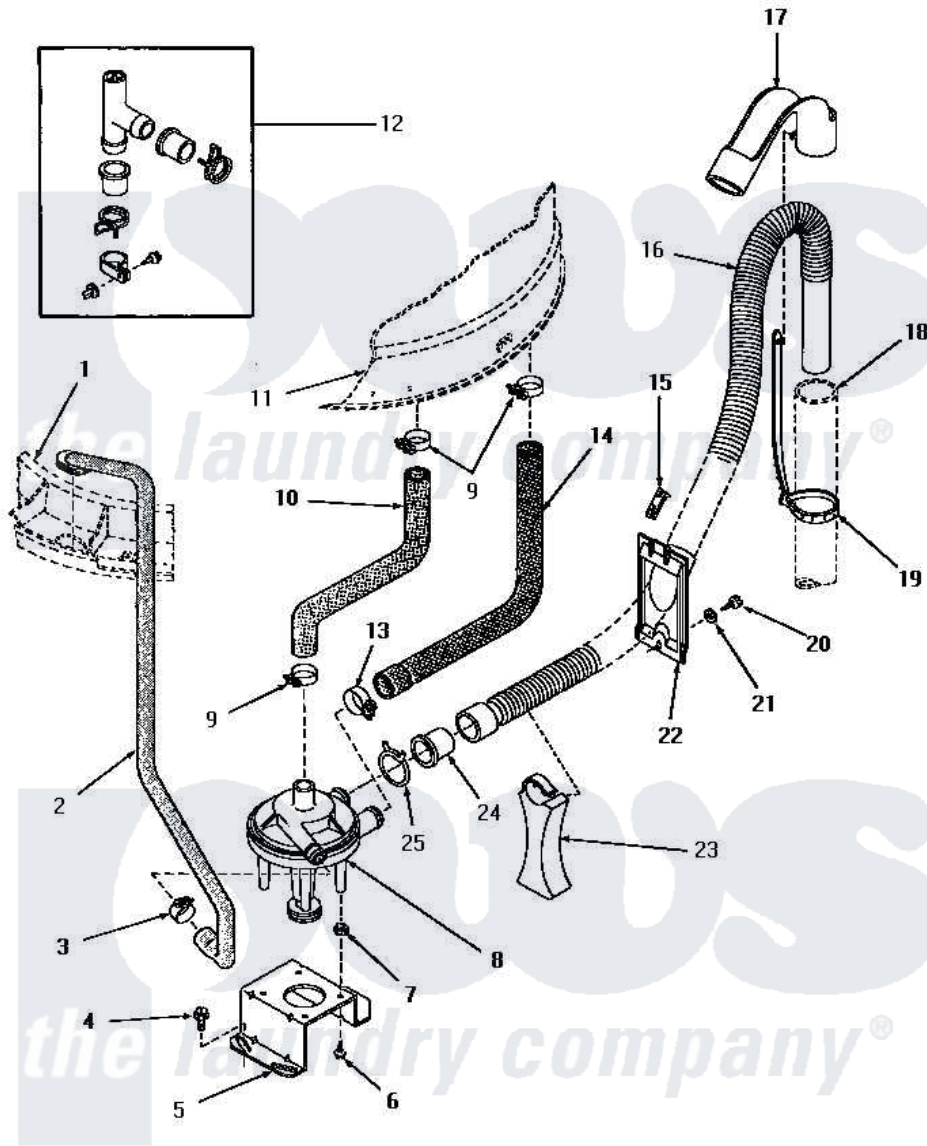

Amana HA4211 19 - PUMP ASSY/BRKT/HOSES & SIPHON BREAK KIT

PUMP ASSEMBLY, BRACKET, HOSES AND SIPHON BREAK KIT
(Models equipped with plastic drain hose)

Amana [Residential Amana HA4211 Washer Parts](#) Parts Diagram 19 - PUMP ASSY/BRKT/HOSES & SIPHON BREAK KIT

Click on the part number to view part

Item	Original Part Number	Replaced By	Status	Part Description
1	Y00000000		Not Available	SEE NOTE OUTER TUB COVER
2	27232		Not Available	HOSE
3	27644	285655		Clamp, Hose
4	27157			Screw, 10-24 X 5/8 Spec
5	27105			Bracket, Pump Mounting
6	51784		Not Available	SCREW,10B-16 X 1/2 HEX
7	27063			On-Sert
8	27065	31968		Assembly, Pump NA
9	27151	285655		Clamp, Hose
10	27159		Not Available	HOSE,TUB TO PUMP
11	Y00000000		Not Available	SEE NOTE OUTER TUB
12	386P3	76660		Break-Sphn
13	27153	285655		Clamp, Hose
14	27160		Not Available	HOSE,TUB TO PUMP-DRAIN
15	29936		Not Available	HOSE RETAINER CLIP

16	29142	39952	Hose- Drai
17	29144	22003814	Retainer, Drain Hose
18	Y00000000		Not Available SEE NOTE STANDPIPE
19	29999	8539404	Tie-Wire
20	27196	27001200	Screw
21	20492	M0270504	Washer
22	29131		Not Available RETAINER,DIRECTIONAL
23	29284		Stand, Hose
24	29143		Not Available HOSE,ADAPTER
25	29172		Not Available CLAMP,HOSE
NI	406P3	451P3	Kit Drain Extension