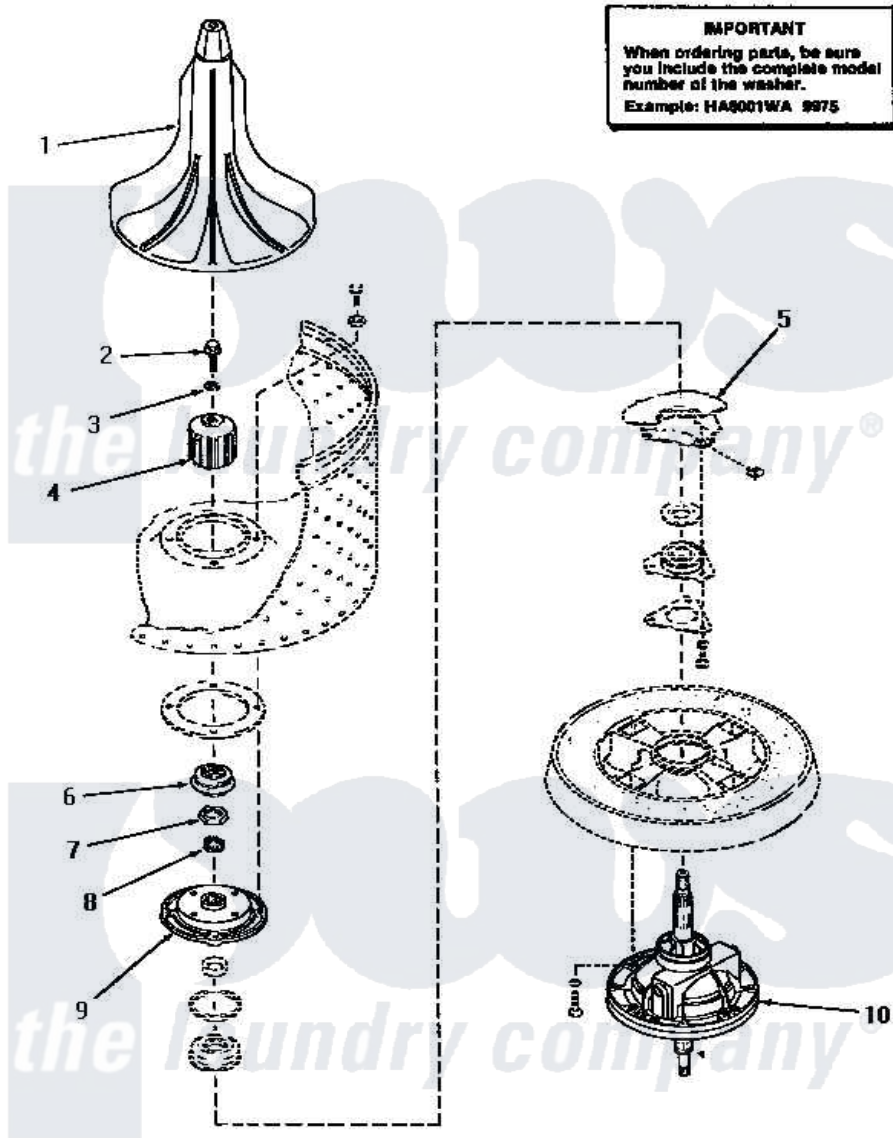

Amana HA4211 20 - SHORT POST DRIVE (ADDITION)

SHORT POST DRIVE

Amana [Residential Amana HA4211 Washer Parts](#) Parts Diagram 20 - SHORT POST DRIVE (ADDITION)

[Click on the part number to view part](#)

Item	Original Part Number	Replaced By	Status	Part Description
1	30855	40000501W		Agitator, Flex Vane
2	30852			Screw, No.8-1/4 X 20 X 3/
3	30853		Not Available	SEAL
4	30071	R9900189		Kit, Drive Bell And Seal
5	Y00000000		Not Available	SEE NOTE OUTER TUB
6	30022		Not Available	ASSY,SEAL-HEAD xREPLACE
7	Y29220	40016301		Nut, Lock
8	29728	40008301		Insert, Spline
9	30034		Not Available	HUB ASSEMBLY
10	30848	33227P		Assembly- Tran
"	33227	33227P		Assembly- Tran